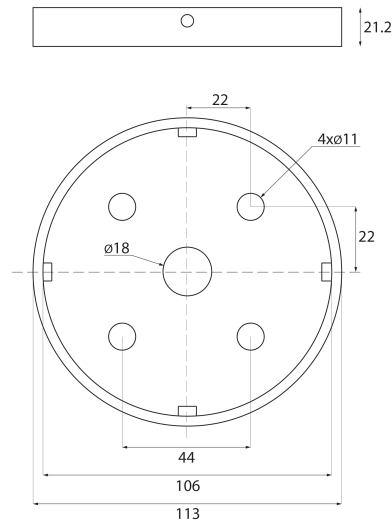

MOUNTING BRACKET

APPROVALS

IP RATING

COLOUR TEMPERATURE

Tri-Colour By Havit

3000K

4000K

5500K

Product Ordering

IMAGE	PART NUMBER	COLOURTEMP	LUMENS	INPUT	BEAM ANGLE	INCLUDED LED
	HV1625T-BLK-240V	3000K	18w 1440lm	240V AC	120°	Tri-Colour 18w or 24w Built in LED (select wattage on PCB)
		4000K	1476lm			
		5500K	1530lm			
		3000K	24w 1900lm			
		4000K	1970lm			
		5500K	2040lm			

* Lumen output measured at source

** See Warranty Terms and Conditions for more information

For more information contact Havit Lighting

ADDRESS:
143 Beauchamp Road
Matraville NSW 2036
Australia

Tel: 02 9381 8300
Fax: 02 9666 8881
Email: sales@havit.com.au
web: www.havit.com.au