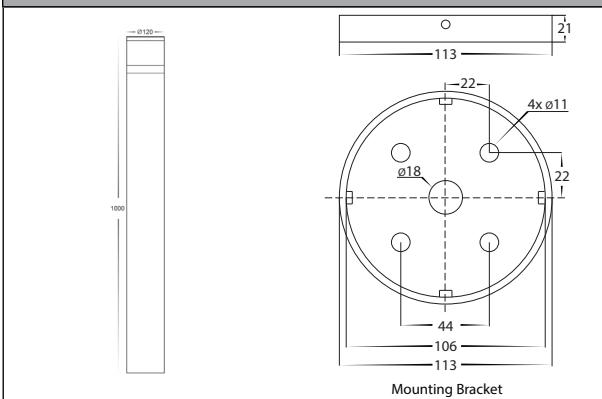

DIMENSIONS

COLOUR TEMP

IP RATING

APPROVAL

IMAGE	PART NUMBER	COLOUR TEMP	LUMENS	INPUT VOLTAGE	BEAM ANGLE	INCLUDED LED
	HV1626T-BLK-240V	3000K	1440lm	240v AC	120°	18w Built in LED Select wattage on PCB
		4000K	1476lm			24w Built in LED Select wattage on PCB
	HV1626T-BLK-24V	5500K	1530lm	24v DC	120°	18w Built in LED Select wattage on PCB Must be used with 24v DC LED Driver
		3000K	1900lm			24w Built in LED Select wattage on PCB Must be used with 24v DC LED Driver
		4000K	1970lm			
		5500K	2040lm			