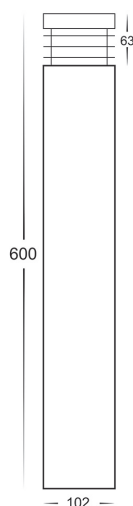

DIMENSIONS

OPTIONAL SPIKE

HV1607

COLOUR TEMPERATURE

IP RATING

APPROVALS

Product Ordering

IMAGE	PART NUMBER	COLOURTEMP	LUMENS	INPUT	BEAM ANGLE	INCLUDED LED
	HV1608T-SS316-240V	3000K	700lm	240V AC	120°	Tri-Colour 9w E27 LED
		4000K	720lm			
5500K		740lm				
HV1608T-SS316-12V	3000K	270lm	12v DC	120°	Tri-Colour 5w MR16 LED	
	4000K	285lm				
	5500K	300lm				

DIMENSIONS

OPTIONAL SPIKE

HV1607

COLOUR TEMPERATURE

IP RATING

APPROVALS

Product Ordering

IMAGE	PART NUMBER	COLOURTEMP	LUMENS	INPUT	BEAM ANGLE	INCLUDED LED
	HV1608T-BLK-240V	3000K	700lm	240V AC	120°	Tri-Colour 9w E27 LED
		4000K	720lm			
5500K		740lm				
	HV1608T-BLK-12V	3000K	270lm	12v DC	120°	Tri-Colour 5w MR16 LED
		4000K	285lm			
		5500K	300lm			

Tel: 02 9381 8300
 Fax: 02 9666 8881
 Email: sales@havitt.com.au
 web: www.havitt.com.au

316 Stainless Steel Bollard Lights

PRODUCT SPECIFICATIONS

Name: Maxi 600
Material: 316 Stainless Steel
Colour: Stainless Steel
IP Rating: IP54
Lamp Base: E27 or MR16
CRI: ≥80
Wiring: Parallel
Dimmable: No
Warranty: 2 Years Replacement**

DIMENSIONS

OPTIONAL SPIKE

HV1607

COLOUR TEMPERATURE

IP RATING

APPROVALS

Product Ordering

IMAGE	PART NUMBER	COLOURTEMP	LUMENS	INPUT	BEAM ANGLE	INCLUDED LED
	HV1606T-SS316-240V	3000K	700lm	240V AC	120°	Tri-Colour 9w E27 LED
		4000K	720lm			
5500K		740lm				
	HV1606T-SS316-12V	3000K	270lm	12v DC	120°	Tri-Colour 5w MR16 LED
4000K		285lm				
5500K		300lm				