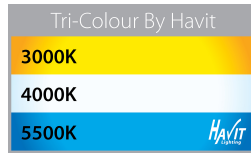

DIMENSIONS

OPTIONAL SPIKE

HV1607

COLOUR TEMPERATURE

IP RATING

APPROVALS

Product Ordering

IMAGE	PART NUMBER	COLOURTEMP	LUMENS	INPUT	BEAM ANGLE	INCLUDED LED
	HV1608T-SS316-240V	3000K	700lm	240V AC	120°	Tri-Colour 9w E27 LED
		4000K	720lm			
5500K		740lm				
HV1608T-SS316-12V	3000K	270lm	12v DC	120°	Tri-Colour 5w MR16 LED	
	4000K	285lm				
	5500K	300lm				