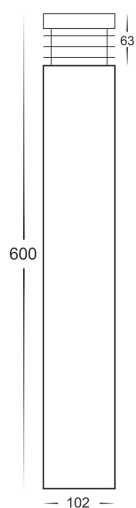

DIMENSIONS

OPTIONAL SPIKE

HV1607

COLOUR TEMPERATURE

IP RATING

APPROVALS

Product Ordering

IMAGE	PART NUMBER	COLOURTEMP	LUMENS	INPUT	BEAM ANGLE	INCLUDED LED
	HV1608T-SS316-240V	3000K	700lm	240V AC	120°	Tri-Colour 9w E27 LED
		4000K	720lm			
5500K		740lm				
HV1608T-SS316-12V	3000K	270lm	12v DC	120°	Tri-Colour 5w MR16 LED	
	4000K	285lm				
	5500K	300lm				

DIMENSIONS

OPTIONAL SPIKE

HV1607

COLOUR TEMPERATURE

IP RATING

APPROVALS

Product Ordering

IMAGE	PART NUMBER	COLOURTEMP	LUMENS	INPUT	BEAM ANGLE	INCLUDED LED
	HV1608T-BLK-240V	3000K	700lm	240V AC	120°	Tri-Colour 9w E27 LED
		4000K	720lm			
5500K		740lm				
	HV1608T-BLK-12V	3000K	270lm	12v DC	120°	Tri-Colour 5w MR16 LED
		4000K	285lm			
		5500K	300lm			

DIMENSIONS

OPTIONAL SPIKE

HV1607

COLOUR TEMPERATURE

IP RATING

APPROVALS

Product Ordering

IMAGE	PART NUMBER	COLOURTEMP	LUMENS	INPUT	BEAM ANGLE	INCLUDED LED
	HV1606T-SS316-240V	3000K	700lm	240V AC	120°	Tri-Colour 9w E27 LED
		4000K	720lm			
5500K		740lm				
	HV1606T-SS316-12V	3000K	270lm	12v DC	120°	Tri-Colour 5w MR16 LED
4000K		285lm				
5500K		300lm				

DIMENSIONS

OPTIONAL SPIKE

HV1607

COLOUR TEMPERATURE

IP RATING

APPROVALS

Product Ordering

IMAGE	PART NUMBER	COLOURTEMP	LUMENS	INPUT	BEAM ANGLE	INCLUDED LED
	HV1606T-BLK-240V	3000K	700lm	240V AC	120°	 Tri-Colour 9w E27 LED
		4000K	720lm			
5500K		740lm				
	HV1606T-BLK-12V	3000K	270lm	12v DC	120°	 Tri-Colour 5w MR16 LED
		4000K	285lm			
		5500K	300lm			