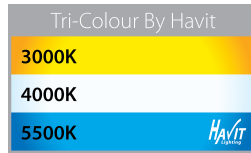

DIMENSIONS

OPTIONAL SPIKE

HV1607

COLOUR TEMPERATURE

IP RATING

APPROVALS

Product Ordering

IMAGE	PART NUMBER	COLOURTEMP	LUMENS	INPUT	BEAM ANGLE	INCLUDED LED
	HV1608T-BLK-240V	3000K	700lm	240V AC	120°	Tri-Colour 9w E27 LED
		4000K	720lm			
5500K		740lm				
	HV1608T-BLK-12V	3000K	270lm	12v DC	120°	Tri-Colour 5w MR16 LED
		4000K	285lm			
		5500K	300lm			