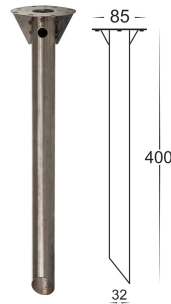

316 Stainless Steel Bollard Lights

PRODUCT SPECIFICATIONS

Name: Maxi 900
Material: 316 Stainless Steel
Colour: Stainless Steel
IP Rating: IP54
Lamp Base: E27 or MR16
CRI: ≥80
Wiring: Parallel
Dimmable: No
Warranty: 2 Years Replacement**

DIMENSIONS

OPTIONAL SPIKE

HV1607

COLOUR TEMPERATURE

IP RATING

APPROVALS

Product Ordering

IMAGE	PART NUMBER	COLOURTEMP	LUMENS	INPUT	BEAM ANGLE	INCLUDED LED
	HV1608T-SS316-240V	3000K	700lm	240V AC	120°	Tri-Colour 9w E27 LED
		4000K	720lm			
5500K		740lm				
HV1608T-SS316-12V	3000K	270lm	12v DC	120°	Tri-Colour 5w MR16 LED	
	4000K	285lm				
	5500K	300lm				

Tel: 02 9381 8300
 Fax: 02 9666 8881
 Email: sales@havitt.com.au
 web: www.havitt.com.au

316 Stainless Steel Black Bollard Lights

PRODUCT SPECIFICATIONS

Name: Maxi 900
Material: 316 Stainless Steel
Colour: Poly powder coated black
IP Rating: IP54
Lamp Base: E27 or MR16
CRI: ≥80
Wiring: Parallel
Dimmable: No
Warranty: 2 Years Replacement**