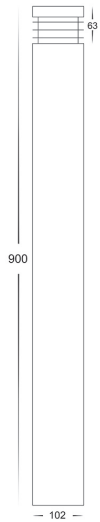

DIMENSIONS

OPTIONAL SPIKE

HV1607

COLOUR TEMPERATURE

IP RATING

APPROVALS

Product Ordering

IMAGE	PART NUMBER	COLOURTEMP	LUMENS	INPUT	BEAM ANGLE	INCLUDED LED
	HV1608T-SS316-240V	3000K	700lm	240V AC	120°	Tri-Colour 9w E27 LED
		4000K	720lm			
5500K		740lm				
HV1608T-SS316-12V	3000K	270lm	12v DC	120°	Tri-Colour 5w MR16 LED	
	4000K	285lm				
	5500K	300lm				

Tel: 02 9381 8300
 Fax: 02 9666 8881
 Email: sales@havitt.com.au
 web: www.havitt.com.au

316 Stainless Steel Black Bollard Lights

PRODUCT SPECIFICATIONS

Name: Maxi 900
Material: 316 Stainless Steel
Colour: Poly powder coated black
IP Rating: IP54
Lamp Base: E27 or MR16
CRI: ≥80
Wiring: Parallel
Dimmable: No
Warranty: 2 Years Replacement**

DIMENSIONS

OPTIONAL SPIKE

HV1607

COLOUR TEMPERATURE

IP RATING

APPROVALS

Product Ordering

IMAGE	PART NUMBER	COLOURTEMP	LUMENS	INPUT	BEAM ANGLE	INCLUDED LED
	HV1608T-BLK-240V	3000K	700lm	240V AC	120°	Tri-Colour 9w E27 LED
		4000K	720lm			
5500K		740lm				
	HV1608T-BLK-12V	3000K	270lm	12v DC	120°	Tri-Colour 5w MR16 LED
		4000K	285lm			
		5500K	300lm			

DIMENSIONS

OPTIONAL SPIKE

HV1607

COLOUR TEMPERATURE

IP RATING

APPROVALS

Product Ordering

IMAGE	PART NUMBER	COLOURTEMP	LUMENS	INPUT	BEAM ANGLE	INCLUDED LED
	HV1606T-SS316-240V	3000K	700lm	240V AC	120°	Tri-Colour 9w E27 LED
		4000K	720lm			
5500K		740lm				
	HV1606T-SS316-12V	3000K	270lm	12v DC	120°	Tri-Colour 5w MR16 LED
4000K		285lm				
5500K		300lm				