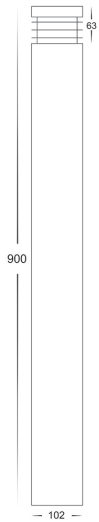

316 Stainless Steel Bollard Lights

PRODUCT SPECIFICATIONS

Name: Maxi 900
Material: 316 Stainless Steel
Colour: Stainless Steel
IP Rating: IP54
Lamp Base: E27 or MR16
CRI: ≥80
Wiring: Parallel
Dimmable: No
Warranty: 2 Years Replacement**

DIMENSIONS

OPTIONAL SPIKE

HV1607

COLOUR TEMPERATURE

IP RATING

APPROVALS

Product Ordering

IMAGE	PART NUMBER	COLOURTEMP	LUMENS	INPUT	BEAM ANGLE	INCLUDED LED
	HV1608T-SS316-240V	3000K	700lm	240V AC	120°	Tri-Colour 9w E27 LED
		4000K	720lm			
5500K		740lm				
HV1608T-SS316-12V	3000K	270lm	12v DC	120°	Tri-Colour 5w MR16 LED	
	4000K	285lm				
	5500K	300lm				

DIMENSIONS

OPTIONAL SPIKE

HV1607

COLOUR TEMPERATURE

IP RATING

APPROVALS

Product Ordering

IMAGE	PART NUMBER	COLOURTEMP	LUMENS	INPUT	BEAM ANGLE	INCLUDED LED
	HV1608T-BLK-240V	3000K	700lm	240V AC	120°	Tri-Colour 9w E27 LED
		4000K	720lm			
5500K		740lm				
	HV1608T-BLK-12V	3000K	270lm	12v DC	120°	Tri-Colour 5w MR16 LED
		4000K	285lm			
		5500K	300lm			

DIMENSIONS

OPTIONAL SPIKE

HV1607

COLOUR TEMPERATURE

IP RATING

APPROVALS

Product Ordering

IMAGE	PART NUMBER	COLOURTEMP	LUMENS	INPUT	BEAM ANGLE	INCLUDED LED
	HV1606T-SS316-240V	3000K	700lm	240V AC	120°	Tri-Colour 9w E27 LED
		4000K	720lm			
5500K		740lm				
	HV1606T-SS316-12V	3000K	270lm	12v DC	120°	Tri-Colour 5w MR16 LED
4000K		285lm				
5500K		300lm				