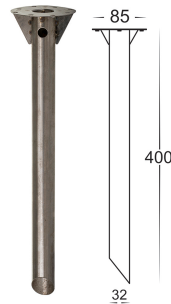

OPTIONAL SPIKE

HV1607