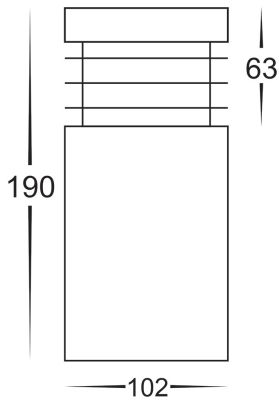

DIMENSIONS

OPTIONAL SPIKE

HV1607

COLOUR TEMPERATURE

IP RATING

APPROVALS

Product Ordering

IMAGE	PART NUMBER	COLOURTEMP	LUMENS	INPUT	BEAM ANGLE	INCLUDED LED
	HV1605T-BLK-240V	3000K	700lm	240V AC	120°	Tri-Colour 9w E27 LED
		4000K	720lm			
5500K	740lm					
	HV1605T-BLK-12V	3000K	270lm	12v DC	120°	Tri-Colour 5w MR16 LED
		4000K	285lm			
		5500K	300lm			

DIMENSIONS

OPTIONAL SPIKE

HV1607

COLOUR TEMPERATURE

IP RATING

APPROVALS

Product Ordering

IMAGE	PART NUMBER	COLOURTEMP	LUMENS	INPUT	BEAM ANGLE	INCLUDED LED
	HV1605T-SS316-240V	3000K	700lm	240V AC	120°	Tri-Colour 9w E27 LED
		4000K	720lm			
5500K		740lm				
	HV1605T-SS316-12V	3000K	270lm	12v DC	120°	Tri-Colour 5w MR16 LED
		4000K	285lm			
		5500K	300lm			