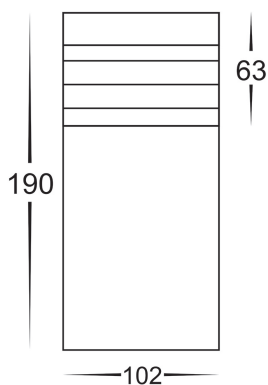

DIMENSIONS

OPTIONAL SPIKE

HV1607

COLOUR TEMPERATURE

IP RATING

APPROVALS

Product Ordering

IMAGE	PART NUMBER	COLOURTEMP	LUMENS	INPUT	BEAM ANGLE	INCLUDED LED
	HV1605T-BLK-240V	3000K	700lm	240V AC	120°	Tri-Colour 9w E27 LED
		4000K	720lm			
5500K	740lm					
	HV1605T-BLK-12V	3000K	270lm	12v DC	120°	Tri-Colour 5w MR16 LED
		4000K	285lm			
		5500K	300lm			

DIMENSIONS

OPTIONAL SPIKE

HV1607

COLOUR TEMPERATURE

IP RATING

APPROVALS

Product Ordering

IMAGE	PART NUMBER	COLOURTEMP	LUMENS	INPUT	BEAM ANGLE	INCLUDED LED
	HV1605T-SS316-240V	3000K	700lm	240V AC	120°	Tri-Colour 9w E27 LED
		4000K	720lm			
5500K		740lm				
	HV1605T-SS316-12V	3000K	270lm	12v DC	120°	Tri-Colour 5w MR16 LED
		4000K	285lm			
		5500K	300lm			

DIMENSIONS

OPTIONAL SPIKE

HV1607

COLOUR TEMPERATURE

IP RATING

APPROVALS

Product Ordering

IMAGE	PART NUMBER	COLOURTEMP	LUMENS	INPUT	BEAM ANGLE	INCLUDED LED
	HV1615T-BLK-240V	3000K	700lm	240V AC	120°	Tri-Colour 9w E27 LED
		4000K	720lm			
5500K	740lm					
	HV1615T-BLK-12V	3000K	270lm	12v DC	120°	Tri-Colour 5w MR16 LED
		4000K	285lm			
		5500K	300lm			