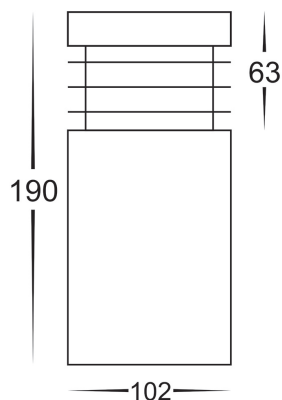

PRODUCT SPECIFICATIONS

Name: Mini
Material: 316 Stainless Steel
Colour: Poly powder coated black
IP Rating: IP54
Lamp Base: E27 or MR16
CRI: ≥80
Wiring: Parallel
Dimmable: No
Warranty: 2 Years Replacement**

DIMENSIONS

OPTIONAL SPIKE

HV1607

COLOUR TEMPERATURE

IP RATING

APPROVALS

Product Ordering

IMAGE	PART NUMBER	COLOURTEMP	LUMENS	INPUT	BEAM ANGLE	INCLUDED LED
	HV1605T-BLK-240V	3000K	700lm	240V AC	120°	Tri-Colour 9w E27 LED
		4000K	720lm			
5500K	740lm					
	HV1605T-BLK-12V	3000K	270lm	12v DC	120°	Tri-Colour 5w MR16 LED
		4000K	285lm			
		5500K	300lm			

DIMENSIONS

OPTIONAL SPIKE

HV1607

COLOUR TEMPERATURE

IP RATING

APPROVALS

Product Ordering

IMAGE	PART NUMBER	COLOURTEMP	LUMENS	INPUT	BEAM ANGLE	INCLUDED LED
	HV1605T-SS316-240V	3000K	700lm	240V AC	120°	Tri-Colour 9w E27 LED
		4000K	720lm			
5500K		740lm				
	HV1605T-SS316-12V	3000K	270lm	12v DC	120°	Tri-Colour 5w MR16 LED
		4000K	285lm			
		5500K	300lm			