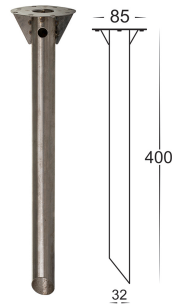

OPTIONAL SPIKE

HV1607