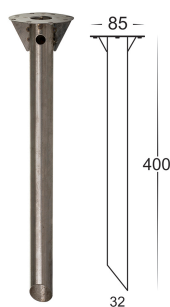

PRODUCT SPECIFICATIONS

Name: Mini
Material: 316 Stainless Steel
Colour: Poly powder coated black
IP Rating: IP54
Lamp Base: E27 or MR16
CRI: ≥80
Wiring: Parallel
Dimmable: No
Warranty: 2 Years Replacement**

DIMENSIONS

OPTIONAL SPIKE

HV1607

COLOUR TEMPERATURE

IP RATING

APPROVALS

Product Ordering

IMAGE	PART NUMBER	COLOURTEMP	LUMENS	INPUT	BEAM ANGLE	INCLUDED LED
	HV1605T-BLK-240V	3000K	700lm	240V AC	120°	Tri-Colour 9w E27 LED
		4000K	720lm			
5500K	740lm					
	HV1605T-BLK-12V	3000K	270lm	12v DC	120°	Tri-Colour 5w MR16 LED
		4000K	285lm			
		5500K	300lm			