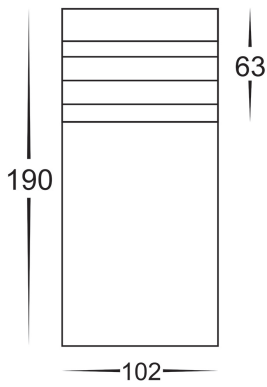

DIMENSIONS

OPTIONAL SPIKE

HV1607

COLOUR TEMPERATURE

IP RATING

APPROVALS

Product Ordering

IMAGE	PART NUMBER	COLOURTEMP	LUMENS	INPUT	BEAM ANGLE	INCLUDED LED
	HV1615T-BLK-240V	3000K	700lm	240V AC	120°	Tri-Colour 9w E27 LED
		4000K	720lm			
5500K	740lm					
	HV1615T-BLK-12V	3000K	270lm	12v DC	120°	Tri-Colour 5w MR16 LED
		4000K	285lm			
		5500K	300lm			

DIMENSIONS

OPTIONAL SPIKE

HV1607

COLOUR TEMPERATURE

IP RATING

APPROVALS

Product Ordering

IMAGE	PART NUMBER	COLOURTEMP	LUMENS	INPUT	BEAM ANGLE	INCLUDED LED
	HV1615T-SS316-240V	3000K	700lm	240V AC	120°	Tri-Colour 9w E27 LED
		4000K	720lm			
5500K		740lm				
HV1615T-SS316-12V	3000K	270lm	12v DC	120°	Tri-Colour 5w MR16 LED	
	4000K	285lm				
	5500K	300lm				