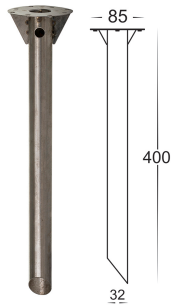

PRODUCT SPECIFICATIONS

Name: Highlite
Material: Solid Brass
Colour: Antique Brass finish
IP Rating: IP54
Lamp Base: GU10 or MR16
CRI: ≥80
Cable Length: 2000mm
Wiring: Parallel
Dimmable: No
Warranty: 2 Years Replacement**

DIMENSIONS

OPTIONAL SPIKE

HV1607

OPTIONAL EXTENSION

HV1603-AB

COLOUR TEMPERATURE

IP RATING

APPROVALS

Product Ordering

IMAGE	PART NUMBER	COLOURTEMP	LUMENS	INPUT	BEAM ANGLE	INCLUDED LED
	HV1601T-AB	3000K	270lm	240V AC	120°	Tri-Colour 5w GU10 LED
		4000K	285lm			
		5500K	300lm			
	HV1602T-AB	3000K	270lm	12v DC	120°	Tri-Colour 5w MR16 LED
		4000K	285lm			
		5500K	300lm			

12v DC models must be used with suitable 12v DC LED Driver

* Lumen output measured at source

** See Warranty Terms and Conditions for more information

For more information contact Havit Lighting

ADDRESS:
143 Beauchamp Road
Matraville NSW 2036
Australia

Tel: 02 9381 8300
Fax: 02 9666 8881
Email: sales@havitt.com.au
web: www.havitt.com.au