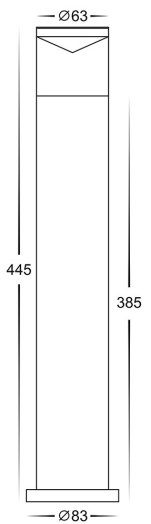

316 Stainless Steel Bollard Lights

PRODUCT SPECIFICATIONS

Name: Highlite
Material: 316 Stainless Steel
Colour: Stainless Steel
IP Rating: IP54
Lamp Base: GU10 or MR16
CRI: ≥80
Cable Length: 2000mm
Wiring: Parallel
Dimmable: No
Warranty: 2 Years Replacement**

DIMENSIONS	OPTIONAL SPIKE	OPTIONAL EXTENSION
	<p>HV1607</p>	<p>HV1603-SS316</p>

COLOUR TEMPERATURE
Tri-Colour By Havit
3000K
4000K
5500K

IP RATING

APPROVALS

Product Ordering

IMAGE	PART NUMBER	COLOURTEMP	LUMENS	INPUT	BEAM ANGLE	INCLUDED LED
	HV1601T-SS316	3000K	270lm	240V AC	120°	Tri-Colour 5w GU10 LED
		4000K	285lm			
	HV1602T-SS316	3000K	270lm	12v DC	120°	Tri-Colour 5w MR16 LED
		4000K	285lm			

DIMENSIONS

OPTIONAL SPIKE

HV1607

OPTIONAL EXTENSION

HV1603-BLK

Shown With Extension

COLOUR TEMPERATURE

IP RATING