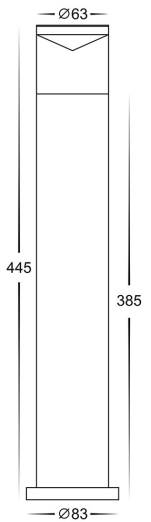

316 Stainless Steel Bollard Lights

PRODUCT SPECIFICATIONS

Name: Highlite
Material: 316 Stainless Steel
Colour: Stainless Steel
IP Rating: IP54
Lamp Base: GU10 or MR16
CRI: ≥80
Cable Length: 2000mm
Wiring: Parallel
Dimmable: No
Warranty: 2 Years Replacement**

DIMENSIONS	OPTIONAL SPIKE	OPTIONAL EXTENSION
	<p>HV1607</p>	<p>HV1603-SS316</p>

COLOUR TEMPERATURE
Tri-Colour By Havit
3000K
4000K
5500K

IP RATING

APPROVALS

Product Ordering

IMAGE	PART NUMBER	COLOURTEMP	LUMENS	INPUT	BEAM ANGLE	INCLUDED LED
	HV1601T-SS316	3000K	270lm	240V AC	120°	Tri-Colour 5w GU10 LED
		4000K	285lm			
	HV1602T-SS316	3000K	270lm	12v DC	120°	Tri-Colour 5w MR16 LED
		4000K	285lm			

DIMENSIONS

OPTIONAL SPIKE

HV1607

OPTIONAL EXTENSION

HV1603-BLK

Shown With Extension

COLOUR TEMPERATURE

IP RATING

DIMENSIONS

OPTIONAL SPIKE

HV1607

OPTIONAL EXTENSION

HV1603-AB

Shown With Extension

COLOUR TEMPERATURE

IP RATING