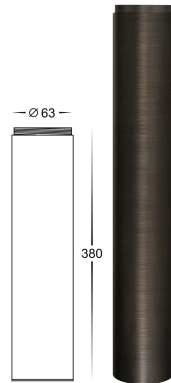

316 Stainless Steel Bollard Lights

PRODUCT SPECIFICATIONS

Name: Highlite
Material: 316 Stainless Steel
Colour: Stainless Steel
IP Rating: IP54
Lamp Base: GU10 or MR16
CRI: ≥80
Cable Length: 2000mm
Wiring: Parallel
Dimmable: No
Warranty: 2 Years Replacement**

DIMENSIONS

OPTIONAL SPIKE

HV1607

OPTIONAL EXTENSION

HV1603-AB

Shown With Extension

COLOUR TEMPERATURE

IP RATING