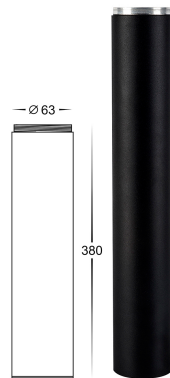

316 Stainless Steel Bollard Lights

PRODUCT SPECIFICATIONS

Name: Highlite
Material: 316 Stainless Steel
Colour: Stainless Steel
IP Rating: IP54
Lamp Base: GU10 or MR16
CRI: ≥80
Cable Length: 2000mm
Wiring: Parallel
Dimmable: No
Warranty: 2 Years Replacement**

DIMENSIONS

OPTIONAL SPIKE

HV1607

OPTIONAL EXTENSION

HV1603-BLK

Shown With Extension

COLOUR TEMPERATURE

IP RATING