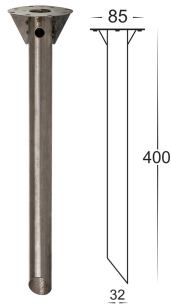

Aluminium Black Bollard Lights

PRODUCT SPECIFICATIONS

Name: Highlite
Material: Aluminium
Colour: Poly powder coated black
IP Rating: IP54
Lamp Base: GU10 or MR16
CRI: ≥80
Cable Length: 2000mm
Wiring: Parallel
Dimmable: No
Warranty: 2 Years Replacement**

DIMENSIONS

OPTIONAL SPIKE

HV1607

OPTIONAL EXTENSION

HV1603-BLK

COLOUR TEMPERATURE

IP RATING

APPROVALS

Product Ordering

IMAGE	PART NUMBER	COLOURTEMP	LUMENS	INPUT	BEAM ANGLE	INCLUDED LED
	HV1601T-BLK	3000K	270lm	240V AC	120°	Tri-Colour 5w GU10 LED
		4000K	285lm			
		5500K	300lm			
	HV1602T-BLK	3000K	270lm	12v DC	120°	Tri-Colour 5w MR16 LED
		4000K	285lm			
		5500K	300lm			

* Lumen output measured at source

** See Warranty Terms and Conditions for more information

12v DC models must be used with suitable 12v DC LED Driver

For more information contact Havit Lighting

ADDRESS:
143 Beauchamp Road
Matraville NSW 2036
Australia

Tel: 02 9381 8300
Fax: 02 9666 8881
Email: sales@havitt.com.au
web: www.havitt.com.au