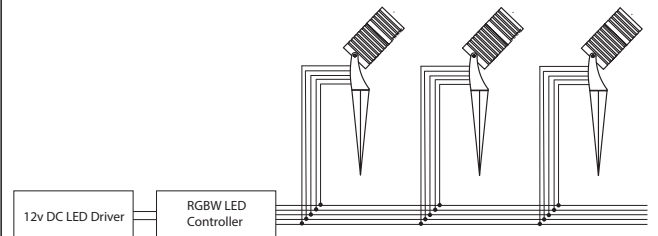

Dimensions

Sample Wiring Diagram

IMAGE	PART NUMBER	COLOUR TEMP	LUMENS	INPUT VOLTAGE	BEAM ANGLE	INCLUDED LED
	HV1462RGBW-SS316	RGB + 3000k (RGBW)	N/A	12v DC	60°	5w COB LED
	HV1462RGBW-BLK					

Must be used with a suitable 12v DC LED Driver & RGBW LED Controller.