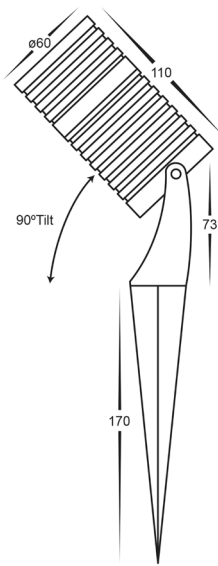

Nova RGBW LED Garden Spike Light

Product Specifications

Name	Nova	
Material	316 Stainless Steel	Aluminium
Colour	Stainless Steel	Black
IP Rating	IP65	
Lamp Base	Built in LED	
CRI:	>80	
Wiring	Parallel	
Dimmable	Yes with Controller	
Warranty	2 Years Replacement	

Dimensions

Sample Wiring Diagram