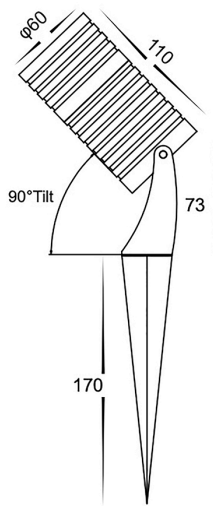

Aluminium Black LED Garden Spike Light

PRODUCT SPECIFICATIONS

Name: Nova
Material: Aluminium
Colour: Poly powder coated black
IP Rating: IP65
Lamp Base: MR16
CRI: ≥80
Cable Length: 2000mm
Wiring: Parallel
Dimmable: No
Warranty: 2 Years Replacement**

DIMENSIONS

Compatible with
Tri-Colour 9in1
 3w, 5w, 7w
 12v or 24v LED Globe

COLOUR TEMPERATURE

IP RATING

APPROVALS

Product Ordering

IMAGE	PART NUMBER	COLOURTEMP	LUMENS	INPUT	BEAM ANGLE	INCLUDED LED
	HV1462T-BLK	3000K 4000K 5500K	270lm 285lm 300lm	12v DC	120°	Tri-Colour 5w MR16 LED

Tel: 02 9381 8300
 Fax: 02 9666 8881
 Email: sales@havit.com.au
 web: www.havit.com.au

316 Stainless Steel LED Garden Spike Light

PRODUCT SPECIFICATIONS

Name: Nova
Material: 316 Stainless Steel
Colour: Stainless Steel
IP Rating: IP65
Lamp Base: MR16
CRI: ≥80
Cable Length: 2000mm
Wiring: Parallel
Dimmable: No
Warranty: 2 Years Replacement**

DIMENSIONS

Compatible with
Tri-Colour 9in1
3w, 5w, 7w
12v or 24v LED Globe

COLOUR TEMPERATURE

IP RATING

APPROVALS

Product Ordering

IMAGE	PART NUMBER	COLOURTEMP	LUMENS	INPUT	BEAM ANGLE	INCLUDED LED
	HV1462T-SS316	3000K 4000K 5500K	270lm 285lm 300lm	12v DC	120°	Tri-Colour 5w MR16 LED