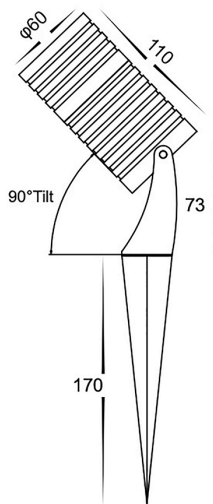

Aluminium Black LED Garden Spike Light

PRODUCT SPECIFICATIONS

Name: Nova
Material: Aluminium
Colour: Poly powder coated black
IP Rating: IP65
Lamp Base: MR16
CRI: ≥80
Cable Length: 2000mm
Wiring: Parallel
Dimmable: No
Warranty: 2 Years Replacement**

DIMENSIONS

Compatible with
Tri-Colour 9in1
 3w, 5w, 7w
 12v or 24v LED Globe

COLOUR TEMPERATURE

IP RATING

APPROVALS

Product Ordering

IMAGE	PART NUMBER	COLOURTEMP	LUMENS	INPUT	BEAM ANGLE	INCLUDED LED
	HV1462T-BLK	3000K 4000K 5500K	270lm 285lm 300lm	12v DC	120°	Tri-Colour 5w MR16 LED

Tel: 02 9381 8300
 Fax: 02 9666 8881
 Email: sales@havit.com.au
 web: www.havit.com.au

316 Stainless Steel LED Garden Spike Light

PRODUCT SPECIFICATIONS

Name: Nova
Material: 316 Stainless Steel
Colour: Stainless Steel
IP Rating: IP65
Lamp Base: MR16
CRI: ≥80
Cable Length: 2000mm
Wiring: Parallel
Dimmable: No
Warranty: 2 Years Replacement**

DIMENSIONS

Compatible with
Tri-Colour 9in1
3w, 5w, 7w
12v or 24v LED Globe

COLOUR TEMPERATURE

IP RATING

APPROVALS

Product Ordering

IMAGE	PART NUMBER	COLOURTEMP	LUMENS	INPUT	BEAM ANGLE	INCLUDED LED
	HV1462T-SS316	3000K 4000K 5500K	270lm 285lm 300lm	12v DC	120°	Tri-Colour 5w MR16 LED