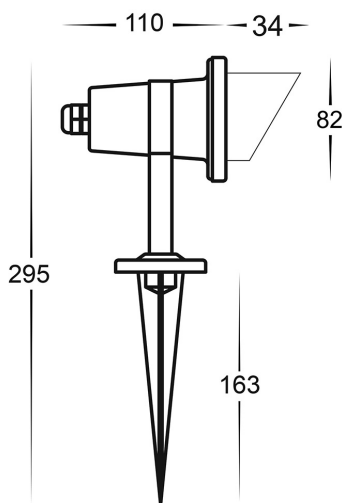

316 Stainless Steel LED Garden Light

PRODUCT SPECIFICATIONS

Name: Kap
Material: 316 Stainless Steel
Colour: Stainless Steel
IP Rating: IP66
Lamp Base: MR16
CRI: ≥80
Cable Length: 1000mm
Wiring: Parallel
Dimmable: No
Warranty: 2 Years Replacement**

DIMENSIONS

Compatible with
Tri-Colour 9in1
 3w, 5w, 7w
 12v or 24v LED Globe

COLOUR TEMPERATURE

IP RATING

APPROVALS

Product Ordering

IMAGE	PART NUMBER	COLOURTEMP	LUMENS	INPUT	BEAM ANGLE	INCLUDED LED
	HV1431T	3000K 4000K 5500K	270lm 285lm 300lm	12v DC	120°	Tri-Colour 5w MR16 LED