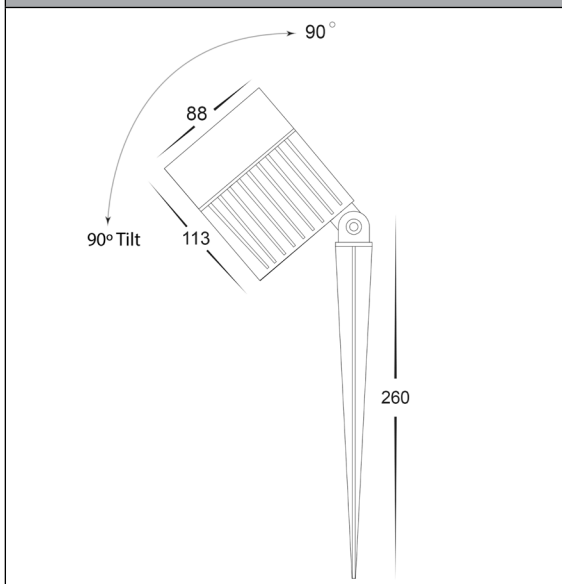

## DIMENSIONS

## PRODUCT SPECIFICATIONS

Name	Oasis
Material	Aluminium
Colour	Black
IP Rating	IP65
Lamp Base	Built in LED
CRI	> 80
Spike Length	260mm
Cable Length	1 Metres
Wiring	Parallel
Dimmable	No
Warranty	2 Years Replacement