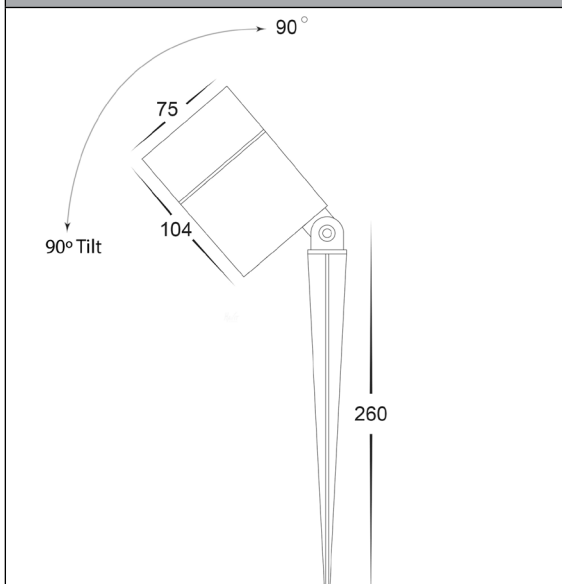

## PRODUCT SPECIFICATIONS

Name	Oasis
Material	Aluminium
Colour	Black
IP Rating	IP65
Lamp Base	Built in LED
CRI	> 80
Spike Length	260mm
Cable Length	1 Metres
Wiring	Parallel
Dimmable	No
Warranty	2 Years Replacement

## DIMENSIONS