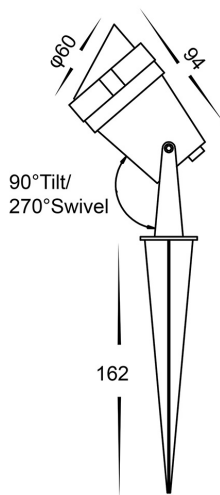

Black Aluminium LED Garden Spike Light

PRODUCT SPECIFICATIONS

Name: Spitze
Material: Aluminium
Colour: Poly powder coated black
IP Rating: IP65
Lamp Base: Built in LED
CRI: ≥80
Cable Length: 1000mm
Wiring: Parallel
Dimmable: No
Warranty: 2 Years Replacement**

DIMENSIONS

COLOUR TEMPERATURE

IP RATING

APPROVALS

Product Ordering

IMAGE	PART NUMBER	COLOURTEMP	LUMENS	INPUT	BEAM ANGLE	INCLUDED LED
	HV1428C	5500K	320lm	12v DC	36°	Built in 3w COB
	HV1428N	4000K	300lm			
	HV1428W	3000K	270lm			