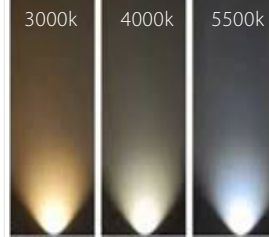

Black Aluminium LED Garden Spike Light

PRODUCT SPECIFICATIONS

Name: Spitze
Material: Aluminium
Colour: Poly powder coated black
IP Rating: IP65
Lamp Base: Built in LED
CRI: ≥80
Cable Length: 1000mm
Wiring: Parallel
Dimmable: No
Warranty: 2 Years Replacement**

DIMENSIONS

COLOUR TEMPERATURE

IP RATING

APPROVALS

Product Ordering

IMAGE	PART NUMBER	COLOURTEMP	LUMENS	INPUT	BEAM ANGLE	INCLUDED LED
	HV1428C	5500K	320lm	12v DC	36°	Built in 3w COB
	HV1428N	4000K	300lm			
	HV1428W	3000K	270lm			