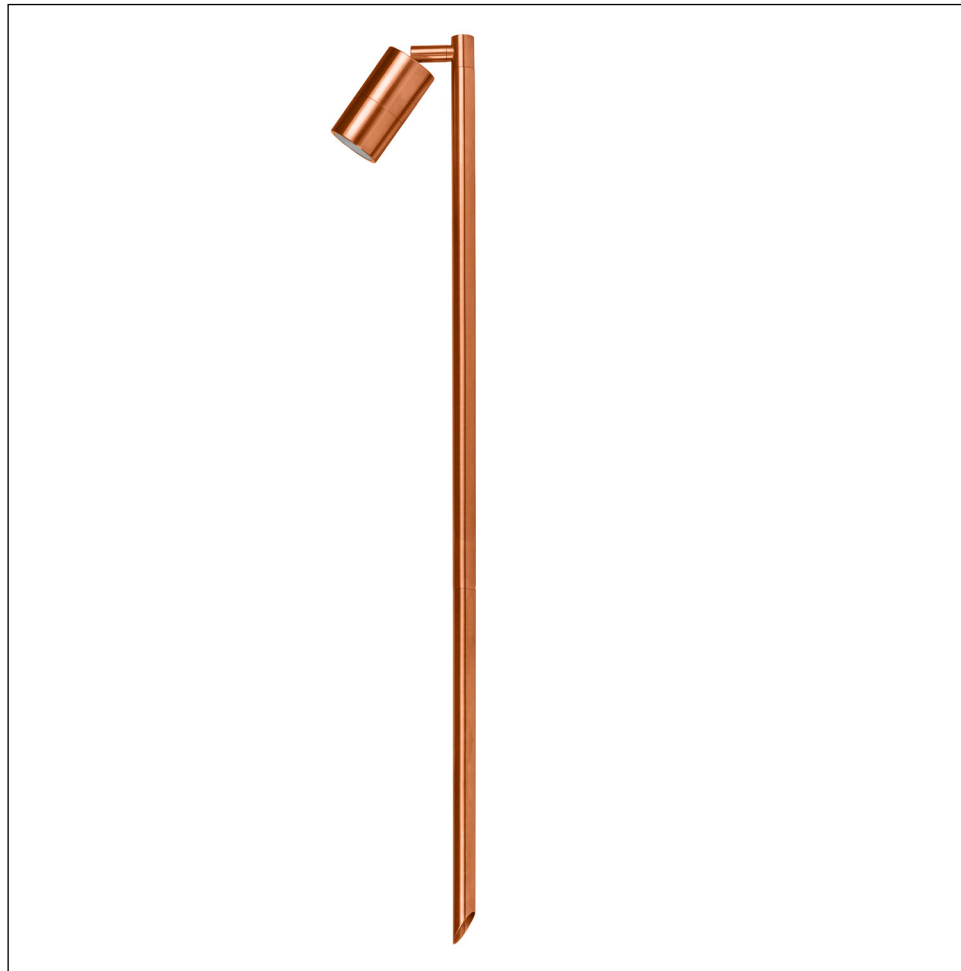

Warranty Terms & Conditions

Additional Information

Tivah Solid Copper Garden Spike Light

PRODUCT SPECIFICATIONS

Name	Tivah
Material	Solid Copper
Colour	Copper (will age over time)
IP Rating	IP65
Lamp Base	MR16
CRI	> 80
Spike Length	1000mm
Cable Length	2 Metres
Wiring	Parallel
Dimmable	No - not with supplied globes
Warranty	2 Years Replacement