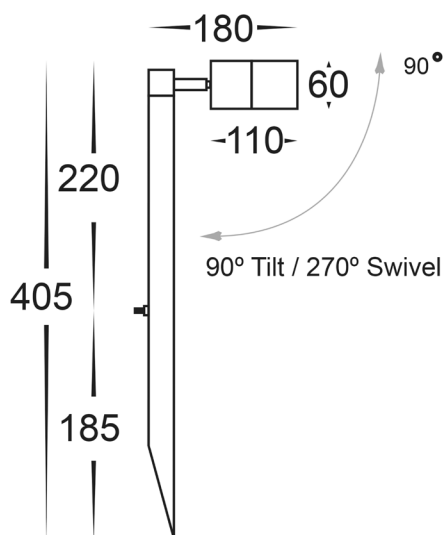

COLOUR TEMP

IP RATING

APPROVAL

DIMENSIONS

COMPATIBLE WITH

Adjustable Beam Angle
HV9559W

9in1 12v or 24v DC
HV9507 (12v) / HV9508 (24v)