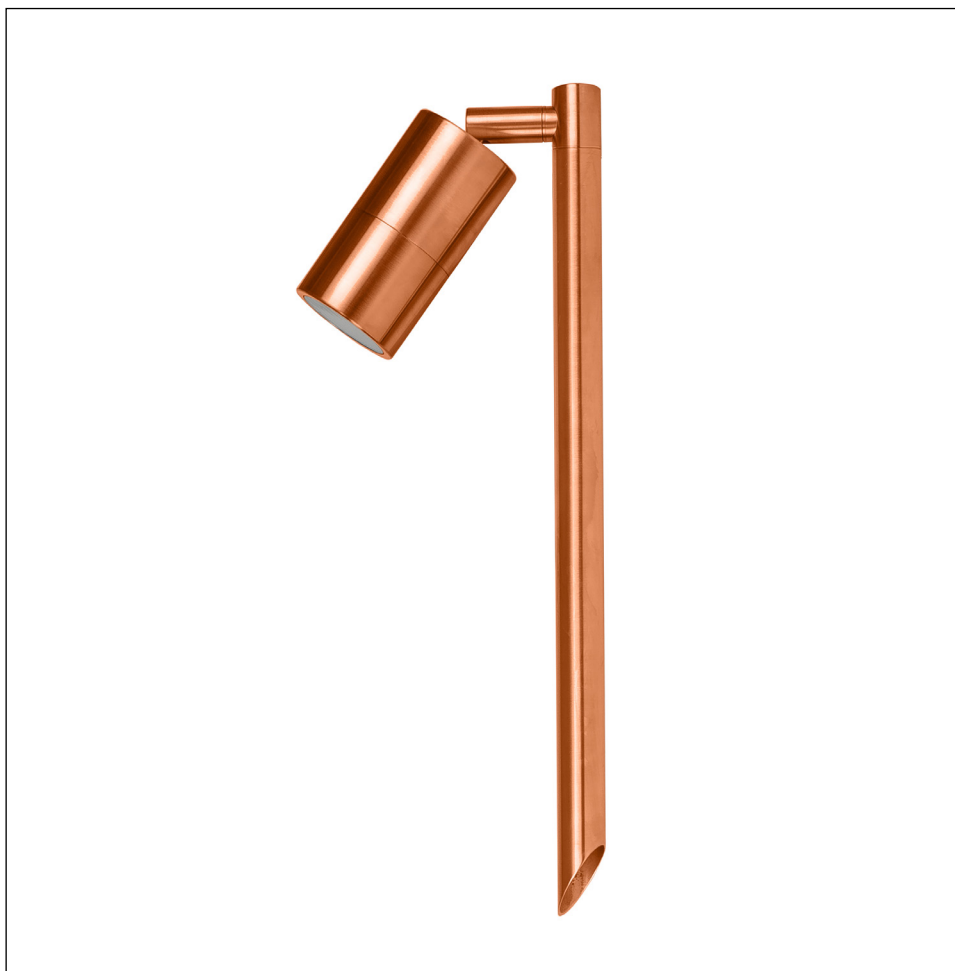

Tivah 316 Stainless Steel Garden Spike Light

PRODUCT SPECIFICATIONS

Name	Tivah
Material	316 Stainless Steel
Colour	Stainless Steel
IP Rating	IP65
Lamp Base	MR16
CRI	> 80
Spike Length	405mm
Cable Length	2 Metres
Wiring	Parallel
Dimmable	No - not with supplied globes
Warranty	2 Years Replacement

Warranty Terms & Conditions

Additional Information

Tivah Solid Copper Garden Spike Light

PRODUCT SPECIFICATIONS

Name	Tivah
Material	Solid Copper
Colour	Copper (will age over time)
IP Rating	IP65
Lamp Base	MR16
CRI	> 80
Spike Length	245mm
Cable Length	2 Metres
Wiring	Parallel
Dimmable	No - not with supplied globes
Warranty	2 Years Replacement