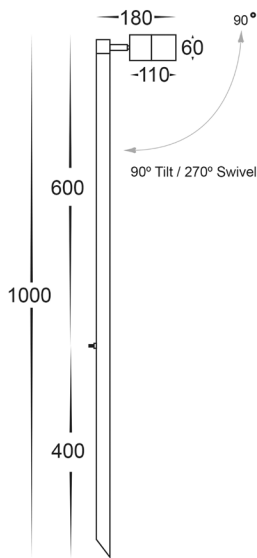

COLOUR TEMP

IP RATING

APPROVAL

DIMENSIONS

COMPATIBLE WITH

Adjustable Beam Angle
HV9559W

9in1 12v or 24v DC
HV9507 (12v) / HV9508 (24v)