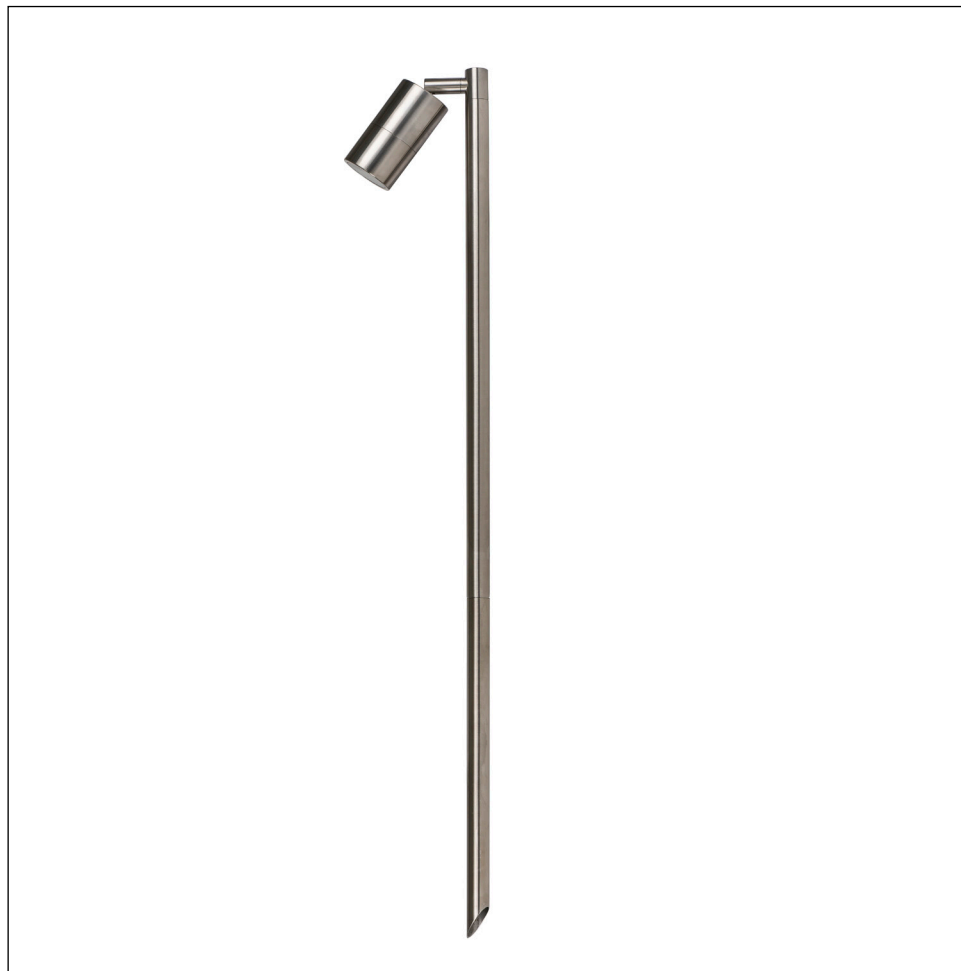

Warranty Terms & Conditions

Additional Information

Tivah 316 Stainless Steel Garden Spike Light

PRODUCT SPECIFICATIONS

Name	Tivah
Material	316 Stainless Steel
Colour	Stainless Steel
IP Rating	IP65
Lamp Base	MR16
CRI	> 80
Spike Length	1000mm
Cable Length	2 Metres
Wiring	Parallel
Dimmable	No - not with supplied globes
Warranty	2 Years Replacement