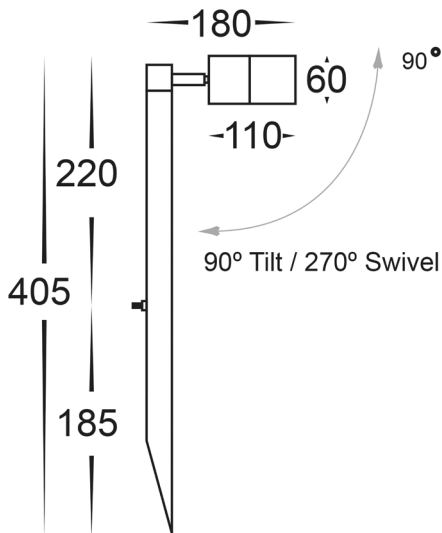

COLOUR TEMP

IP RATING

APPROVAL

DIMENSIONS

COMPATIBLE WITH

Adjustable Beam Angle
HV9559W

9in1 12v or 24v DC
HV9507 (12v) / HV9508 (24v)