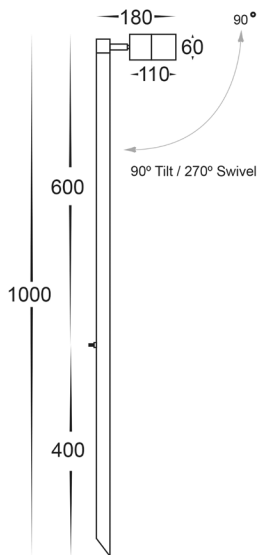

COLOUR TEMP

IP RATING

APPROVAL

DIMENSIONS

COMPATIBLE WITH

Adjustable Beam Angle
HV9559W

9in1 12v or 24v DC
HV9507 (12v) / HV9508 (24v)