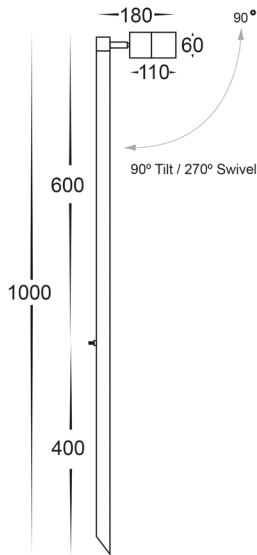

COLOUR TEMP

IP RATING

APPROVAL

DIMENSIONS

COMPATIBLE WITH

Adjustable Beam Angle
HV9559W

9in1 12v or 24v DC
HV9507 (12v) / HV9508 (24v)