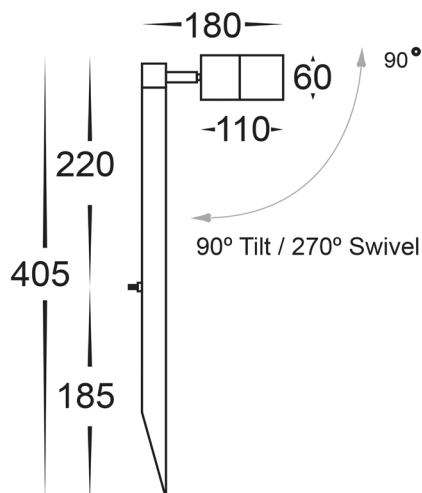

DIMENSIONS

COMPATIBLE WITH

Adjustable Beam Angle
HV9559W

9in1 12v or 24v DC
HV9507 (12v) / HV9508 (24v)