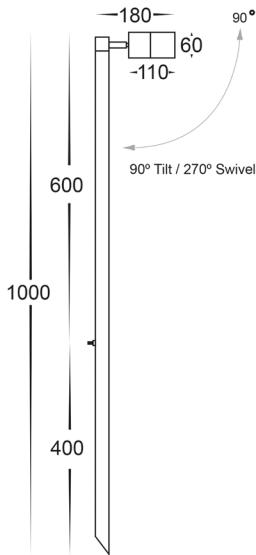

COLOUR TEMP

IP RATING

APPROVAL

DIMENSIONS

COMPATIBLE WITH

Adjustable Beam Angle
HV9559W

9in1 12v or 24v DC
HV9507 (12v) / HV9508 (24v)