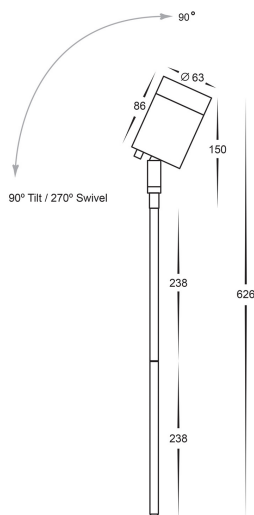

316 Stainless Steel Garden Spike Light

PRODUCT SPECIFICATIONS

Name: Pointe
Material: 316 Stainless Steel
Colour: Stainless Steel
IP Rating: IP65
Lamp Base: MR16
CRI: ≥80
Cable Length: 2000mm
Wiring: Parallel
Dimmable: No
Warranty: 2 Years Replacement**

DIMENSIONS

Compatible with
Tri-Colour 9in1
3w, 5w, 7w
12v or 24v LED Globe

COLOUR TEMPERATURE

IP RATING

APPROVALS

Product Ordering

IMAGE	PART NUMBER	COLOURTEMP	LUMENS	INPUT	BEAM ANGLE	INCLUDED LED
	HV1401T	3000K 4000K 5500K	270lm 285lm 300lm	12v DC	120°	Tri-Colour 5w MR16 LED

DIMENSIONS

Compatible with
Tri-Colour 9in1
3w, 5w, 7w
12v or 24v LED Globe

COLOUR TEMPERATURE

IP RATING

APPROVALS

Product Ordering

IMAGE	PART NUMBER	COLOURTEMP	LUMENS	INPUT	BEAM ANGLE	INCLUDED LED
	HV1421T	3000K 4000K 5500K	270lm 285lm 300lm	12v DC	120°	Tri-Colour 5w MR16 LED