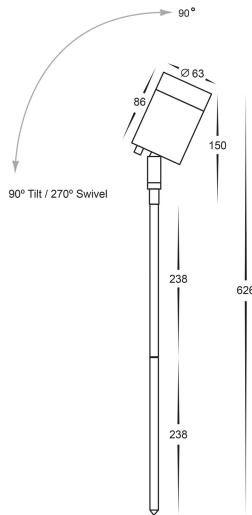

316 Stainless Steel Garden Spike Light

PRODUCT SPECIFICATIONS

Name: Pointe
Material: 316 Stainless Steel
Colour: Stainless Steel
IP Rating: IP65
Lamp Base: MR16
CRI: ≥80
Cable Length: 2000mm
Wiring: Parallel
Dimmable: No
Warranty: 2 Years Replacement**

DIMENSIONS

Compatible with
Tri-Colour 9in1
3w, 5w, 7w
12v or 24v LED Globe

COLOUR TEMPERATURE

IP RATING

APPROVALS

Product Ordering

IMAGE	PART NUMBER	COLOURTEMP	LUMENS	INPUT	BEAM ANGLE	INCLUDED LED
	HV1401T	3000K 4000K 5500K	270lm 285lm 300lm	12v DC	120°	Tri-Colour 5w MR16 LED

Tel: 02 9381 8300
 Fax: 02 9666 8881
 Email: sales@havit.com.au
 web: www.havit.com.au

Aluminium Black Garden Spike Light

PRODUCT SPECIFICATIONS

- Name:** Pointe
- Material:** Aluminium
- Colour:** Poly powder coated black
- IP Rating:** IP65
- Lamp Base:** MR16
- CRI:** ≥80
- Cable Length:** 2000mm
- Wiring:** Parallel
- Dimmable:** No
- Warranty:** 2 Years Replacement**

DIMENSIONS

Compatible with
Tri-Colour 9in1
3w, 5w, 7w
12v or 24v LED Globe

COLOUR TEMPERATURE

IP RATING

APPROVALS

Product Ordering

IMAGE	PART NUMBER	COLOURTEMP	LUMENS	INPUT	BEAM ANGLE	INCLUDED LED
	HV1421T	3000K 4000K 5500K	270lm 285lm 300lm	12v DC	120°	Tri-Colour 5w MR16 LED