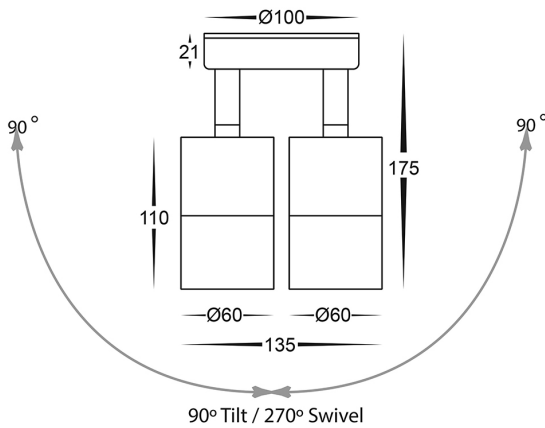

Stainless Steel Double Adjustable Wall Pillar Lights

PRODUCT SPECIFICATIONS

- Name:** Fortis
- Material:** High Grade 304 Stainless Steel
- Colour:** Stainless Steel
- IP Rating:** IP54
- Lamp Base:** GU10
- CRI:** ≥80
- Wiring:** Parallel
- Dimmable:** No
- Warranty:** 2 Years Replacement**

DIMENSIONS

Compatible with
Tri-Colour 9in1
3w, 5w, 7w
LED Globe

COLOUR TEMPERATURE

IP RATING

APPROVALS

Product Ordering

IMAGE	PART NUMBER	COLOUR TEMP	LUMENS	INPUT	BEAM ANGLE	INCLUDED LED
	HV1372T	3000K 4000K 5500K	2x 270lm 2x 285lm 2x 300lm	240v AC	120°	Tri-Colour 2x 5w GU10 LED

Compatible with
Tri-Colour 9in1
3w, 5w, 7w
LED Globe

DIMENSIONS

* Base width 46mm

COLOUR TEMPERATURE

IP RATING

APPROVALS

Product Ordering

IMAGE	PART NUMBER	COLOURTEMP	LUMENS	INPUT	BEAM ANGLE	INCLUDED LED
	HV1071T	3000K 4000K 5500K	2x 270lm 2x 285lm 2x 300lm	240v AC	120°	Tri-Colour 2x 5w GU10 LED

DIMENSIONS

Compatible with
Tri-Colour 9in1
3w, 5w, 7w
LED Globe

COLOUR TEMPERATURE

IP RATING

APPROVALS

Product Ordering

IMAGE	PART NUMBER	COLOURTEMP	LUMENS	INPUT	BEAM ANGLE	INCLUDED LED
	HV1272T	3000K 4000K 5500K	270lm 285lm 300lm	240v AC	120°	Tri-Colour 5w GU10 LED