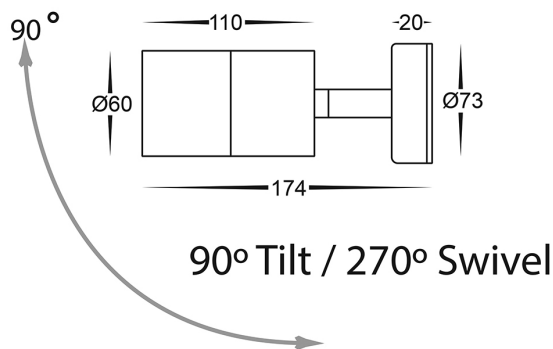

DIMENSIONS

Compatible with
Tri-Colour 9in1
3w, 5w, 7w
LED Globe

COLOUR TEMPERATURE

IP RATING

APPROVALS

Product Ordering

IMAGE	PART NUMBER	COLOUR TEMP	LUMENS	INPUT	BEAM ANGLE	INCLUDED LED
	HV1372T	3000K 4000K 5500K	2x 270lm 2x 285lm 2x 300lm	240v AC	120°	Tri-Colour 2x 5w GU10 LED

Compatible with
Tri-Colour 9in1
3w, 5w, 7w
LED Globe

DIMENSIONS

* Base width 46mm

COLOUR TEMPERATURE

IP RATING

APPROVALS

Product Ordering

IMAGE	PART NUMBER	COLOURTEMP	LUMENS	INPUT	BEAM ANGLE	INCLUDED LED
	HV1071T	3000K 4000K 5500K	2x 270lm 2x 285lm 2x 300lm	240v AC	120°	Tri-Colour 2x 5w GU10 LED

Stainless Steel Single Adjustable Wall Pillar Lights

PRODUCT SPECIFICATIONS

- Name:** Fortis
- Material:** High Grade 304 Stainless Steel
- Colour:** Stainless Steel
- IP Rating:** IP54
- Lamp Base:** GU10
- CRI:** ≥80
- Wiring:** Parallel
- Dimmable:** No
- Warranty:** 2 Years Replacement**

DIMENSIONS

Compatible with
Tri-Colour 9in1
3w, 5w, 7w
LED Globe

COLOUR TEMPERATURE

IP RATING

APPROVALS

Product Ordering

IMAGE	PART NUMBER	COLOURTEMP	LUMENS	INPUT	BEAM ANGLE	INCLUDED LED
	HV1272T	3000K 4000K 5500K	270lm 285lm 300lm	240v AC	120°	Tri-Colour 5w GU10 LED