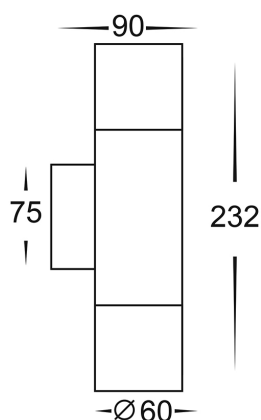

DIMENSIONS

Compatible with
Tri-Colour 9in1
3w, 5w, 7w
LED Globe

COLOUR TEMPERATURE

IP RATING

APPROVALS

Product Ordering

IMAGE	PART NUMBER	COLOUR TEMP	LUMENS	INPUT	BEAM ANGLE	INCLUDED LED
	HV1372T	3000K 4000K 5500K	2x 270lm 2x 285lm 2x 300lm	240v AC	120°	Tri-Colour 2x 5w GU10 LED

Compatible with
Tri-Colour 9in1
3w, 5w, 7w
LED Globe

DIMENSIONS

* Base width 46mm

COLOUR TEMPERATURE

IP RATING

APPROVALS

Product Ordering

IMAGE	PART NUMBER	COLOURTEMP	LUMENS	INPUT	BEAM ANGLE	INCLUDED LED
	HV1071T	3000K 4000K 5500K	2x 270lm 2x 285lm 2x 300lm	240v AC	120°	Tri-Colour 2x 5w GU10 LED

DIMENSIONS

Compatible with
Tri-Colour 9in1
3w, 5w, 7w
LED Globe

COLOUR TEMPERATURE

IP RATING

APPROVALS

Product Ordering

IMAGE	PART NUMBER	COLOURTEMP	LUMENS	INPUT	BEAM ANGLE	INCLUDED LED
	HV1272T	3000K 4000K 5500K	270lm 285lm 300lm	240v AC	120°	Tri-Colour 5w GU10 LED

DIMENSIONS

Compatible with
 Tri-Colour 9in1
 3w, 5w, 7w
 LED Globe

COLOUR TEMPERATURE

IP RATING

APPROVALS

Product Ordering

IMAGE	PART NUMBER	COLOURTEMP	LUMENS	INPUT	BEAM ANGLE	INCLUDED LED
	HV1172T	3000K 4000K 5500K	270lm 285lm 300lm	240v AC	120°	Tri-Colour 5w GU10 LED