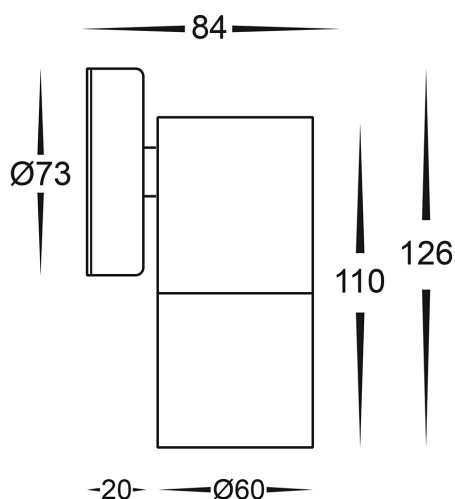

Compatible with
Tri-Colour 9in1
3w, 5w, 7w
LED Globe

DIMENSIONS

* Base width 46mm

COLOUR TEMPERATURE

IP RATING

APPROVALS

Product Ordering

IMAGE	PART NUMBER	COLOURTEMP	LUMENS	INPUT	BEAM ANGLE	INCLUDED LED
	HV1071T	3000K 4000K 5500K	2x 270lm 2x 285lm 2x 300lm	240v AC	120°	Tri-Colour 2x 5w GU10 LED

DIMENSIONS

Compatible with
Tri-Colour 9in1
3w, 5w, 7w
LED Globe

COLOUR TEMPERATURE

IP RATING

APPROVALS

Product Ordering

IMAGE	PART NUMBER	COLOURTEMP	LUMENS	INPUT	BEAM ANGLE	INCLUDED LED
	HV1272T	3000K 4000K 5500K	270lm 285lm 300lm	240v AC	120°	Tri-Colour 5w GU10 LED

DIMENSIONS

Compatible with
 Tri-Colour 9in1
 3w, 5w, 7w
 LED Globe

COLOUR TEMPERATURE

IP RATING

APPROVALS

Product Ordering

IMAGE	PART NUMBER	COLOURTEMP	LUMENS	INPUT	BEAM ANGLE	INCLUDED LED
	HV1172T	3000K 4000K 5500K	270lm 285lm 300lm	240v AC	120°	Tri-Colour 5w GU10 LED