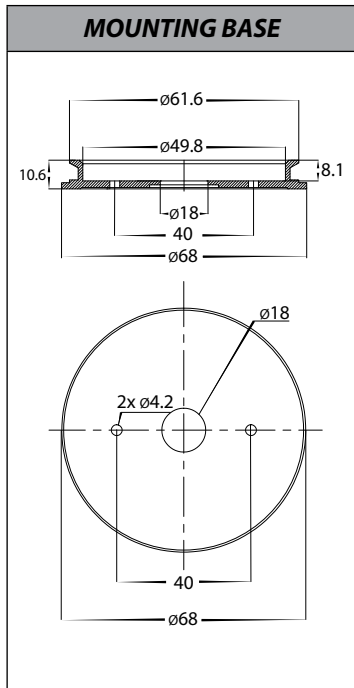

COLOUR TEMP

Tri-Colour By Havit

3000K
4000K
5500K

IP RATING

IP65
INDOOR/OUTDOOR
WEATHERPROOF

APPROVAL