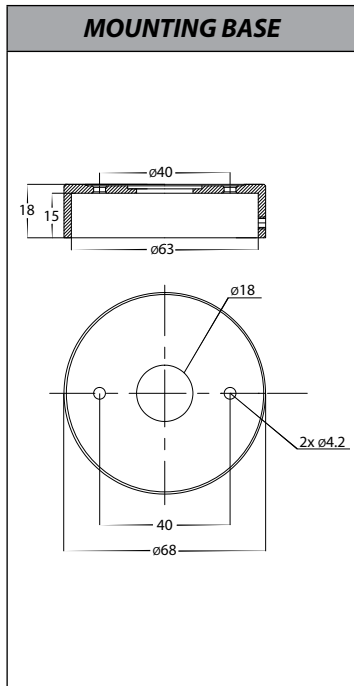

OPTIONAL DIMMABLE GU10 GLOBES (sold separately)

HV9555 Models

HV9506D

RECOMMENDED DIMMER FOR GU10 DIMMABLE GLOBES

HV9625

PART NUMBER	COLOUR TEMP	LUMENS	INPUT VOLTAGE	BEAM ANGLE	INCLUDED LED
HV1285T	3000K 4000K 5500K	240-560lm 255-595lm 270-640lm	240v AC	60°	9in1 TRI Colour 3/5/7w GU10 LED
HV1287GU10T	3000K 4000K 5500K	270lm 285lm 300lm	240v AC	120°	TRI Colour 5w GU10 LED
HV1287MR16T	3000K 4000K 5500K	270lm 285lm 300lm	12v DC	120°	TRI Colour 5w MR16 LED (Must be used with a 12v DC LED Driver)

For More Information Contact Havit Lighting

143 Beauchamp Road
Matraville NSW 2036
Australia

Tel: 02 9381 83000
Fax: 02 9666 888
Email: sales@havit.com.au
Web: www.havit.com.au

Warranty Terms & Conditions

Additional Information