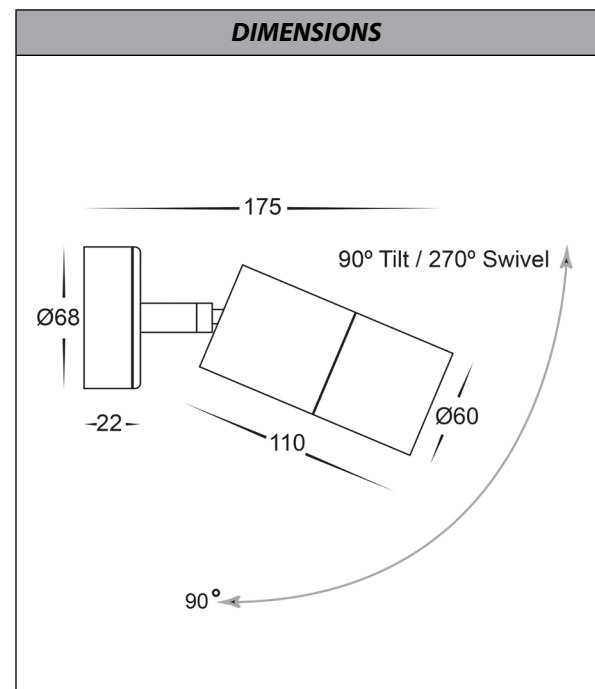

OPTIONAL DIMMABLE GU10 GLOBES (sold separately)

HV9555 Models
HV9506D

RECOMMENDED DIMMER FOR GU10 DIMMABLE GLOBES

HV9625

PART NUMBER	COLOUR TEMP	LUMENS	INPUT VOLTAGE	BEAM ANGLE	INCLUDED LED
HV1295T	3000K 4000K 5500K	240-560lm 255-595lm 270-640lm	240v AC	60°	 9in1 TRI Colour 3/5/7w GU10 LED
HV1297GU10T	3000K 4000K 5500K	270lm 285lm 300lm	240v AC	120°	 TRI Colour 5w GU10 LED
HV1297MR16T	3000K 4000K 5500K	270lm 285lm 300lm	12v DC	120°	 TRI Colour 5w MR16 LED (Must be used with a 12v DC LED Driver)

For More Information Contact Havit Lighting

143 Beauchamp Road
Matraville NSW 2036
Australia

Tel: 02 9381 83000
Fax: 02 9666 888
Email: sales@havit.com.au
Web: www.havit.com.au

Warranty Terms & Conditions

Additional Information