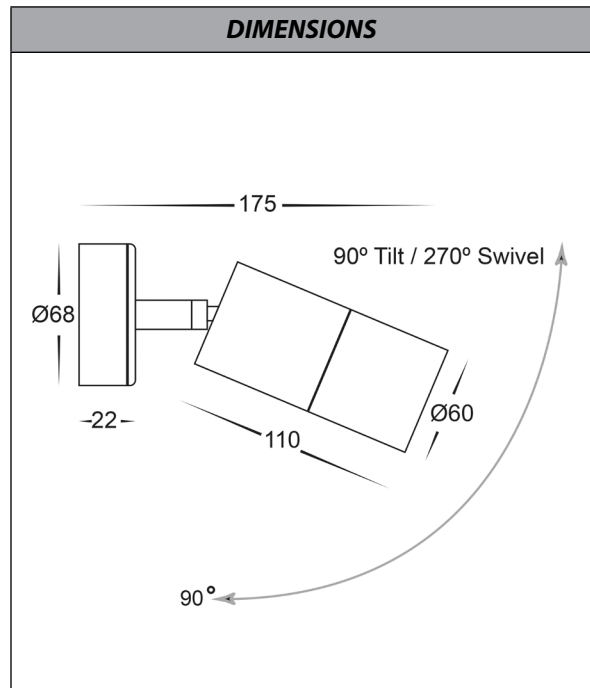

OPTIONAL DIMMABLE GU10 GLOBES (sold separately)

HV9555 Models

HV9506D

RECOMMENDED DIMMER FOR GU10 DIMMABLE GLOBES

HV9625

PART NUMBER	COLOUR TEMP	LUMENS	INPUT VOLTAGE	BEAM ANGLE	INCLUDED LED
HV1245T	3000K 4000K 5500K	240-560lm 255-595lm 270-640lm	240v AC	60°	9in1 TRI Colour 3/5/7w GU10 LED
HV1247GU10T	3000K 4000K 5500K	270lm 285lm 300lm	240v AC	120°	TRI Colour 5w GU10 LED
HV1247MR16T	3000K 4000K 5500K	270lm 285lm 300lm	12v DC	120°	TRI Colour 5w MR16 LED (Must be used with a 12v DC LED Driver)

For More Information Contact Havit Lighting

143 Beauchamp Road
Matraville NSW 2036
Australia

Tel: 02 9381 83000
Fax: 02 9666 888
Email: sales@havit.com.au
Web: www.havit.com.au

Warranty Terms & Conditions

Additional Information