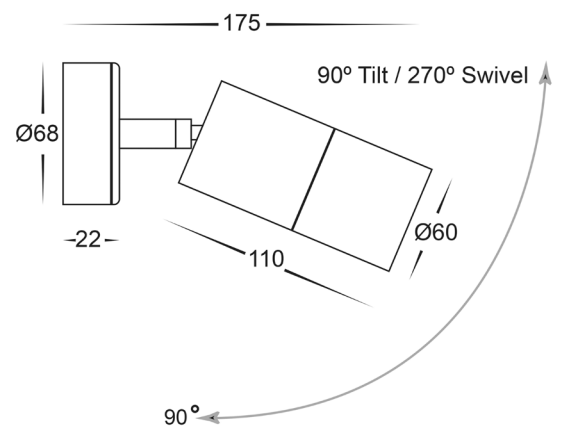

COLOUR TEMP

IP RATING

APPROVAL

MOUNTING BASE

DIMENSIONS

OPTIONAL DIMMABLE GU10 GLOBES (sold separately)

RECOMMENDED DIMMER FOR GU10 DIMMABLE GLOBES

PART NUMBER	COLOUR TEMP	LUMENS	INPUT VOLTAGE	BEAM ANGLE	INCLUDED LED
HV1225T	3000K 4000K 5500K	240-560lm 255-595lm 270-640lm	240v AC	60°	9in1 TRI Colour 3/5/7w GU10 LED
HV1227GU10T	3000K 4000K 5500K	270lm 285lm 300lm	240v AC	120°	TRI Colour 5w GU10 LED
HV1227MR16T	3000K 4000K 5500K	270lm 285lm 300lm	12v DC	120°	TRI Colour 5w MR16 LED (Must be used with a 12v DC LED Driver)