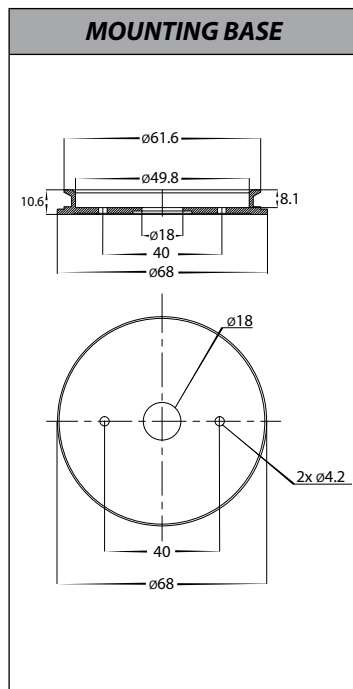

OPTIONAL DIMMABLE GU10 GLOBES (sold separately)

HV9555 Models
HV9506D

RECOMMENDED DIMMER FOR GU10 DIMMABLE GLOBES

HV9625

PART NUMBER	COLOUR TEMP	LUMENS	INPUT VOLTAGE	BEAM ANGLE	INCLUDED LED
HV1295T	3000K 4000K 5500K	240-560lm 255-595lm 270-640lm	240v AC	60°	 9in1 TRI Colour 3/5/7w GU10 LED
HV1297GU10T	3000K 4000K 5500K	270lm 285lm 300lm	240v AC	120°	 TRI Colour 5w GU10 LED
HV1297MR16T	3000K 4000K 5500K	270lm 285lm 300lm	12v DC	120°	 TRI Colour 5w MR16 LED (Must be used with a 12v DC LED Driver)

For More Information Contact Havit Lighting

143 Beauchamp Road
Matraville NSW 2036
Australia

Tel: 02 9381 83000
Fax: 02 9666 888
Email: sales@havit.com.au
Web: www.havit.com.au

Warranty Terms & Conditions

Additional Information