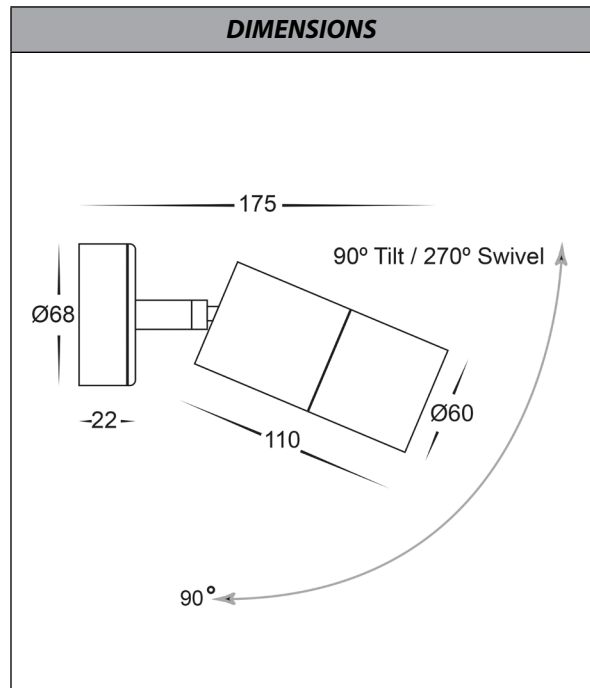

PART NUMBER	COLOUR TEMP	LUMENS	INPUT VOLTAGE	BEAM ANGLE	INCLUDED LED
HV1215T	3000K 4000K 5500K	240-560lm 255-595lm 270-640lm	240v AC	60°	9in1 TRI Colour 3/5/7w GU10 LED
HV1217GU10T	3000K 4000K 5500K	270lm 285lm 300lm	240v AC	120°	TRI Colour 5w GU10 LED
HV1217MR16T	3000K 4000K 5500K	270lm 285lm 300lm	12v DC	120°	TRI Colour 5w MR16 LED (Must be used with a 12v DC LED Driver)

For More Information Contact Havit Lighting

143 Beauchamp Road
Matraville NSW 2036
Australia

Tel: 02 9381 83000
Fax: 02 9666 888
Email: sales@havit.com.au
Web: www.havit.com.au

Warranty Terms & Conditions

Additional Information