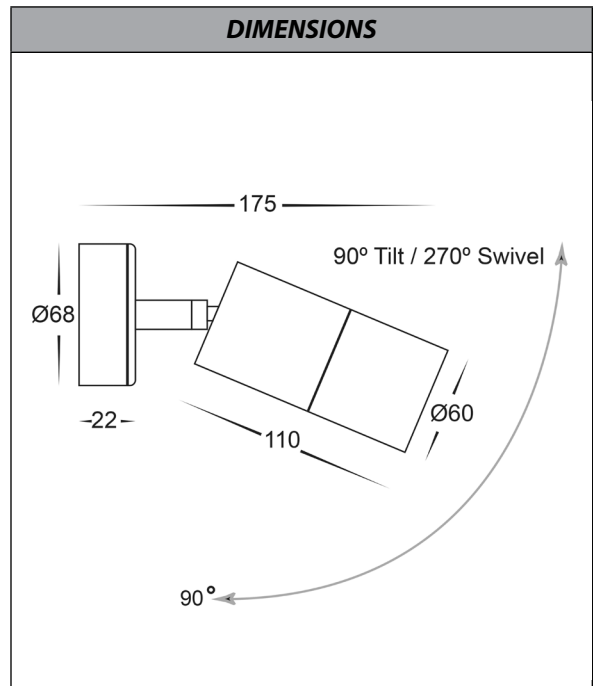

OPTIONAL DIMMABLE GU10 GLOBES (sold separately)

HV9555 Models

HV9506D

RECOMMENDED DIMMER FOR GU10 DIMMABLE GLOBES

HV9625

PART NUMBER	COLOUR TEMP	LUMENS	INPUT VOLTAGE	BEAM ANGLE	INCLUDED LED
HV1285T	3000K 4000K 5500K	240-560lm 255-595lm 270-640lm	240v AC	60°	9in1 TRI Colour 3/5/7w GU10 LED
HV1287GU10T	3000K 4000K 5500K	270lm 285lm 300lm	240v AC	120°	TRI Colour 5w GU10 LED
HV1287MR16T	3000K 4000K 5500K	270lm 285lm 300lm	12v DC	120°	TRI Colour 5w MR16 LED (Must be used with a 12v DC LED Driver)

For More Information Contact Havit Lighting

143 Beauchamp Road
Matraville NSW 2036
Australia

Tel: 02 9381 83000
Fax: 02 9666 888
Email: sales@havit.com.au
Web: www.havit.com.au

Warranty Terms & Conditions

Additional Information