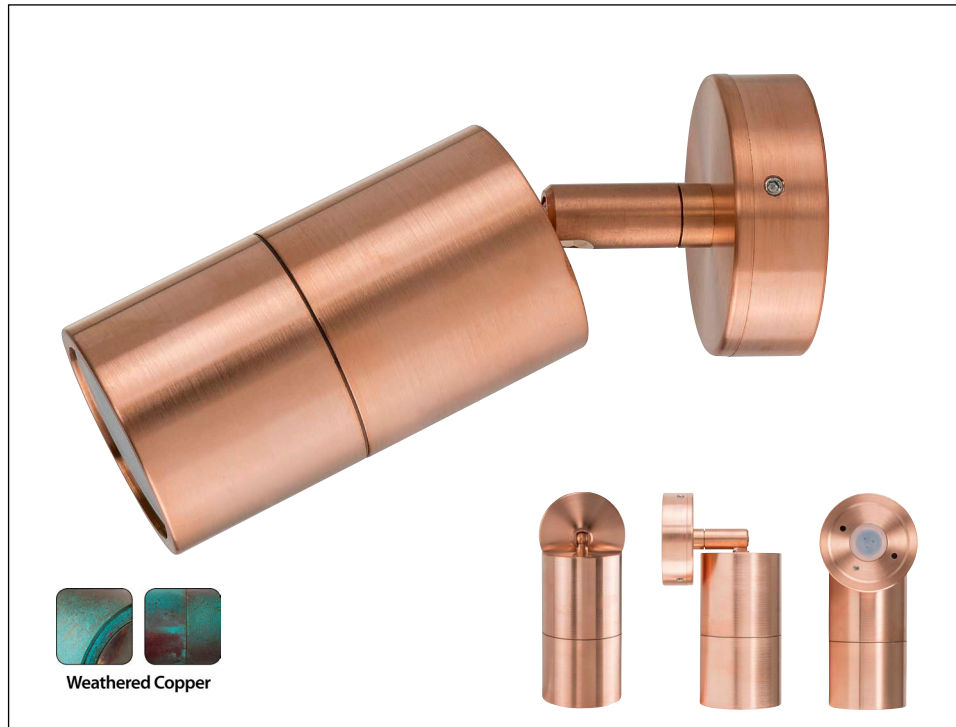

Additional Information

Tivah Solid Copper Single Adjustable Wall Light

PRODUCT SPECIFICATIONS	
Name	Tivah
Material	Solid Copper
Colour	Copper (will age over time)
IP Rating	IP65
Lamp Base	GU10 or MR16
CRI	> 80
Wiring	Parallel
Dimmable	No - not with supplied globes
Warranty	2 Years Replacement