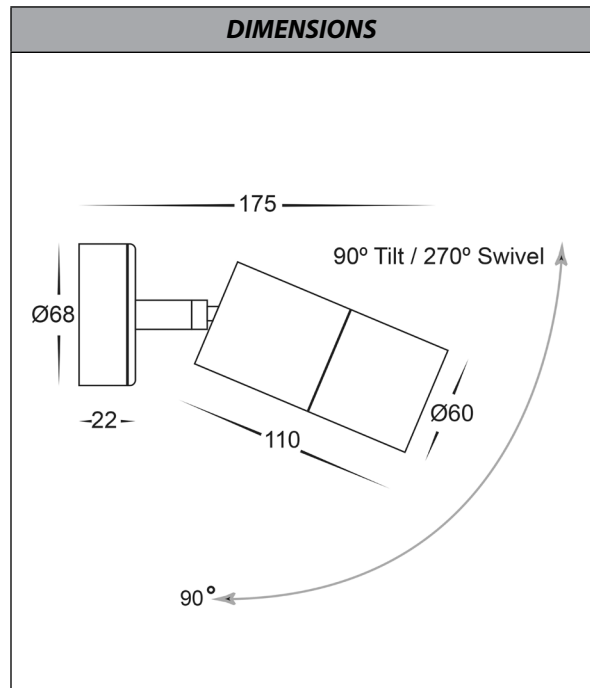

OPTIONAL DIMMABLE GU10 GLOBES (sold separately)

RECOMMENDED DIMMER FOR GU10 DIMMABLE GLOBES

PART NUMBER	COLOUR TEMP	LUMENS	INPUT VOLTAGE	BEAM ANGLE	INCLUDED LED
HV1235T	3000K 4000K 5500K	240-560lm 255-595lm 270-640lm	240v AC	60°	9in1 TRI Colour 3/5/7w GU10 LED
HV1237GU10T	3000K 4000K 5500K	270lm 285lm 300lm	240v AC	120°	TRI Colour 5w GU10 LED
HV1237MR16T	3000K 4000K 5500K	270lm 285lm 300lm	12v DC	120°	TRI Colour 5w MR16 LED (Must be used with a 12v DC LED Driver)

For More Information Contact Havit Lighting

143 Beauchamp Road
Matraville NSW 2036
Australia

Tel: 02 9381 83000
Fax: 02 9666 888
Email: sales@havit.com.au
Web: www.havit.com.au

Warranty Terms & Conditions

Additional Information