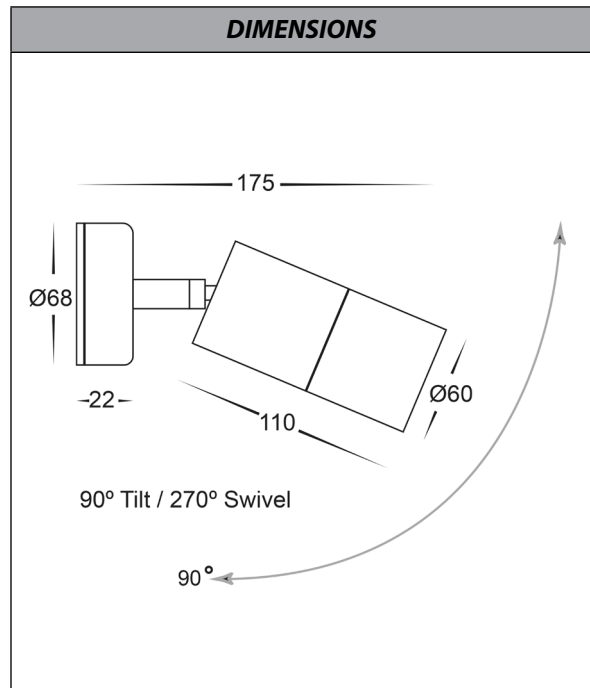

COLOUR TEMP

Tri-Colour By Havit

3000K
4000K
5500K

IP RATING

IP65
INDOOR/OUTDOOR
WEATHERPROOF

APPROVAL