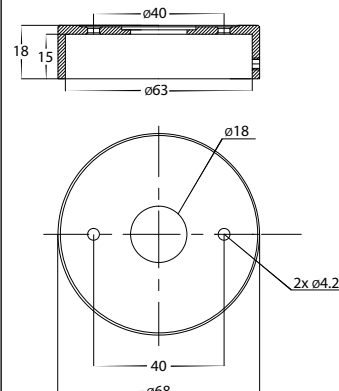

COLOUR TEMP

IP RATING

APPROVAL

MOUNTING BASE