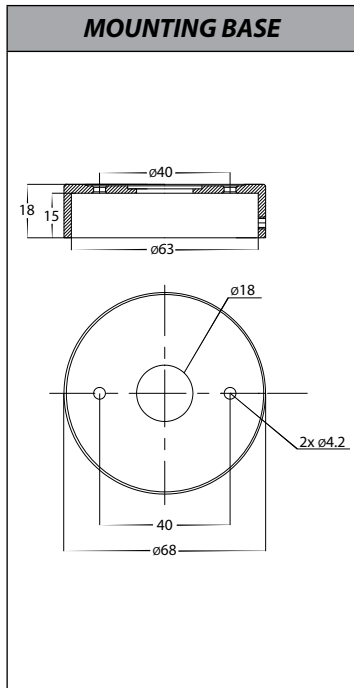

OPTIONAL DIMMABLE GU10 GLOBES (sold separately)

HV9555 Models

HV9506D

RECOMMENDED DIMMER FOR GU10 DIMMABLE GLOBES

HV9625

PART NUMBER	COLOUR TEMP	LUMENS	INPUT VOLTAGE	BEAM ANGLE	INCLUDED LED
HV1245T	3000K 4000K 5500K	240-560lm 255-595lm 270-640lm	240v AC	60°	9in1 TRI Colour 3/5/7w GU10 LED
HV1247GU10T	3000K 4000K 5500K	270lm 285lm 300lm	240v AC	120°	TRI Colour 5w GU10 LED
HV1247MR16T	3000K 4000K 5500K	270lm 285lm 300lm	12v DC	120°	TRI Colour 5w MR16 LED (Must be used with a 12v DC LED Driver)

For More Information Contact Havit Lighting

143 Beauchamp Road
Matraville NSW 2036
Australia

Tel: 02 9381 83000
Fax: 02 9666 888
Email: sales@havit.com.au
Web: www.havit.com.au

Warranty Terms & Conditions

Additional Information