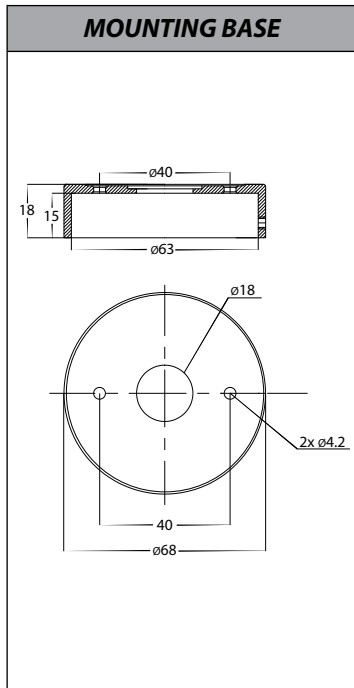

PART NUMBER	COLOUR TEMP	LUMENS	INPUT VOLTAGE	BEAM ANGLE	INCLUDED LED
HV1215T	3000K 4000K 5500K	240-560lm 255-595lm 270-640lm	240v AC	60°	9in1 TRI Colour 3/5/7w GU10 LED
HV1217GU10T	3000K 4000K 5500K	270lm 285lm 300lm	240v AC	120°	TRI Colour 5w GU10 LED
HV1217MR16T	3000K 4000K 5500K	270lm 285lm 300lm	12v DC	120°	TRI Colour 5w MR16 LED (Must be used with a 12v DC LED Driver)

For More Information Contact Havit Lighting

143 Beauchamp Road
Matraville NSW 2036
Australia

Tel: 02 9381 83000
Fax: 02 9666 888
Email: sales@havit.com.au
Web: www.havit.com.au

Warranty Terms & Conditions

Additional Information