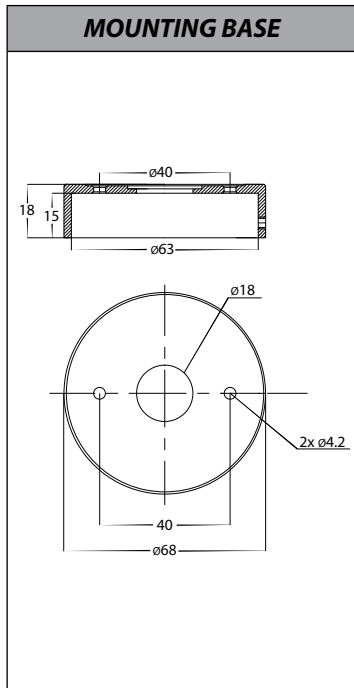

OPTIONAL DIMMABLE GU10 GLOBES (sold separately)

RECOMMENDED DIMMER FOR GU10 DIMMABLE GLOBES

PART NUMBER	COLOUR TEMP	LUMENS	INPUT VOLTAGE	BEAM ANGLE	INCLUDED LED
HV1235T	3000K 4000K 5500K	240-560lm 255-595lm 270-640lm	240v AC	60°	9in1 TRI Colour 3/5/7w GU10 LED
HV1237GU10T	3000K 4000K 5500K	270lm 285lm 300lm	240v AC	120°	TRI Colour 5w GU10 LED
HV1237MR16T	3000K 4000K 5500K	270lm 285lm 300lm	12v DC	120°	TRI Colour 5w MR16 LED (Must be used with a 12v DC LED Driver)

For More Information Contact Havit Lighting

143 Beauchamp Road
Matraville NSW 2036
Australia

Tel: 02 9381 83000
Fax: 02 9666 888
Email: sales@havit.com.au
Web: www.havit.com.au

Warranty Terms & Conditions

Additional Information