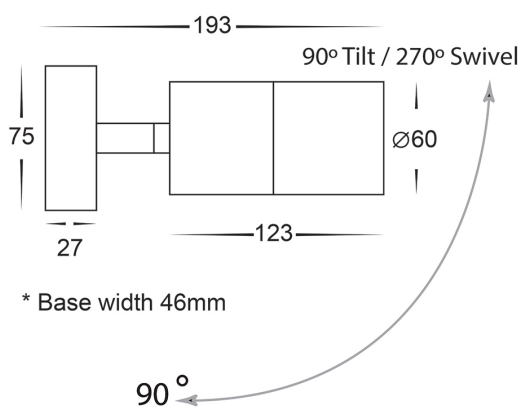

## DIMENSIONS

Compatible with  
 Tri-Colour 9in1  
 3w, 5w, 7w  
 LED Globe

## Product Ordering

IMAGE	PART NUMBER	COLOURTEMP	LUMENS	INPUT	BEAM ANGLE	INCLUDED LED
	<b>HV1271T</b>	3000K 4000K 5500K	270lm 285lm 300lm	240v AC	120°	<b>Tri-Colour</b> 5w GU10 LED

\* Lumen output measured at source

## DIMENSIONS

\* Base width 46mm

Compatible with  
Tri-Colour 9in1  
3w, 5w, 7w  
LED Globe

## DIMENSIONS

\* Base width 46mm