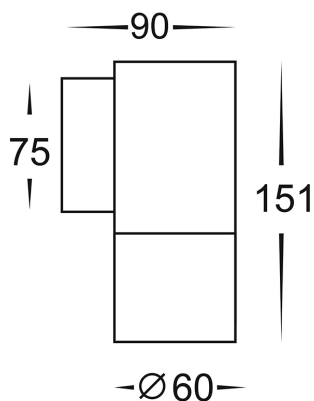

## Product Ordering

IMAGE	PART NUMBER	COLOURTEMP	LUMENS	INPUT	BEAM ANGLE	INCLUDED LED
	<b>HV1271T</b>	3000K 4000K 5500K	270lm 285lm 300lm	240v AC	120°	<b>Tri-Colour</b> 5w GU10 LED

\* Lumen output measured at source

## DIMENSIONS

\* Base width 46mm

Compatible with  
Tri-Colour 9in1  
3w, 5w, 7w  
LED Globe

## DIMENSIONS

\* Base width 46mm