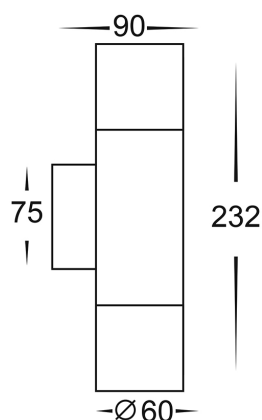

## DIMENSIONS

\* Base width 46mm

Compatible with  
Tri-Colour 9in1  
3w, 5w, 7w  
LED Globe

## Product Ordering

IMAGE	PART NUMBER	COLOURTEMP	LUMENS	INPUT	BEAM ANGLE	INCLUDED LED
	<b>HV1171T</b>	3000K 4000K 5500K	270lm 285lm 300lm	240v AC	120°	 <b>Tri-Colour</b> 5w GU10 LED

\* Lumen output measured at source

## DIMENSIONS

\* Base width 46mm