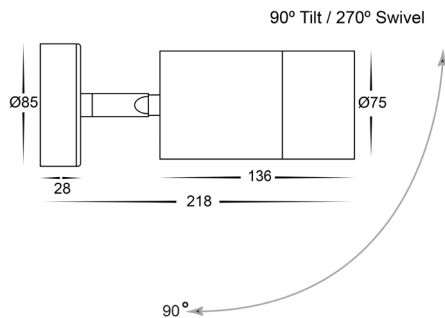

DIMENSIONS

COLOUR TEMP

IP RATING

APPROVAL

IMAGE	PART NUMBER	COLOUR TEMP	LUMENS	INPUT VOLTAGE	BEAM ANGLE	INCLUDED LED
	HV1208T	3000K 4000K 5500K	1080lm 1140lm 1200lm	240v AC	60°	TRI Colour 12w Built in LED

For More Information Contact Havit Lighting

143 Beauchamp Road
Matraville NSW 2036
Australia

Tel: 02 9381 8300
Fax: 02 9666 8881
Email: sales@havit.com.au
Web: www.havit.com.au