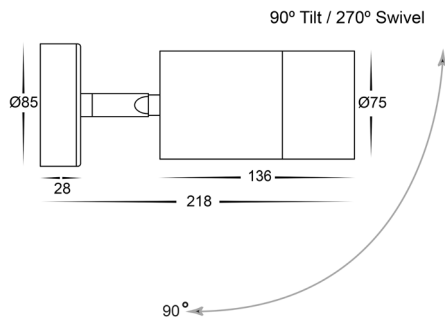

Name	Maxi Tivah
Material	Aluminium
Colour	Black
IP Rating	IP65
Lamp Base	Built in LED
CRI:	>80
Wiring	Parallel
Dimmable	No
Warranty	2 Years Replacement

DIMENSIONS

COLOUR TEMP

IP RATING

APPROVAL

IMAGE	PART NUMBER	COLOUR TEMP	LUMENS	INPUT VOLTAGE	BEAM ANGLE	INCLUDED LED
	HV1228T	3000K 4000K 5500K	1080lm 1140lm 1200lm	240v AC	60°	TRI Colour 12w Built in LED