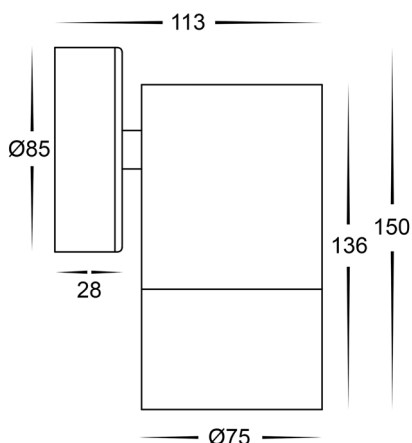

143 Beauchamp Road
Matraville NSW 2036
Australia

Tel: 02 9381 8300
Fax: 02 9666 8881
Email: sales@havit.com.au
Web: www.havit.com.au

Maxi Tivah Outdoor Fixed Down Wall Lights

PRODUCT SPECIFICATIONS

Name	Maxi Tivah
Material	Aluminium
Colour	Black
IP Rating	IP65
Lamp Base	Built in LED
CRI:	>80
Wiring	Parallel
Dimmable	No
Warranty	2 Years Replacement

DIMENSIONS

COLOUR TEMP

IP RATING

APPROVAL

IMAGE	PART NUMBER	COLOUR TEMP	LUMENS	INPUT VOLTAGE	BEAM ANGLE	INCLUDED LED
	HV1128T	3000K 4000K 5500K	1080lm 1140lm 1200lm	240v AC	60°	TRI Colour 12w Built in LED