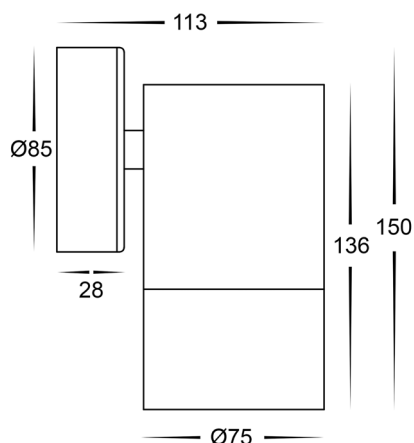

PRODUCT SPECIFICATIONS

Name	Maxi Tivah
Material	316 Stainless Steel
Colour	Stainless Steel
IP Rating	IP65
Lamp Base	Built in LED
CRI:	>80
Wiring	Parallel
Dimmable	No
Warranty	2 Years Replacement

DIMENSIONS