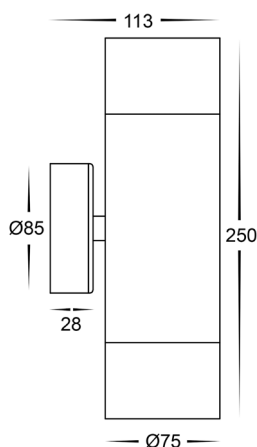

DIMENSIONS

COLOUR TEMP

IP RATING

APPROVAL

IMAGE	PART NUMBER	COLOUR TEMP	LUMENS	INPUT VOLTAGE	BEAM ANGLE	INCLUDED LED
	HV1208T	3000K 4000K 5500K	1080lm 1140lm 1200lm	240v AC	60°	TRI Colour 12w Built in LED

PRODUCT SPECIFICATIONS

Name	Maxi Tivah
Material	316 Stainless Steel
Colour	Stainless Steel
IP Rating	IP65
Lamp Base	Built in LED
CRI:	>80
Wiring	Parallel
Dimmable	No
Warranty	2 Years Replacement

DIMENSIONS

DIMENSIONS

COLOUR TEMP

IP RATING

APPROVAL

IMAGE	PART NUMBER	COLOUR TEMP	LUMENS	INPUT VOLTAGE	BEAM ANGLE	INCLUDED LED
	HV1128T	3000K 4000K 5500K	1080lm 1140lm 1200lm	240v AC	60°	TRI Colour 12w Built in LED