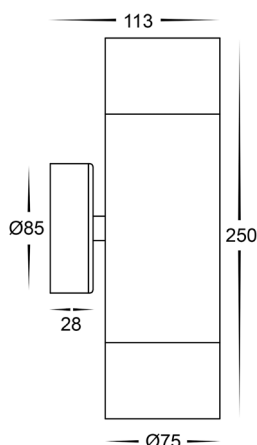

Name	Maxi Tivah
Material	Aluminium
Colour	Black
IP Rating	IP65
Lamp Base	Built in LED
CRI:	>80
Wiring	Parallel
Dimmable	No
Warranty	2 Years Replacement

DIMENSIONS

COLOUR TEMP

IP RATING

APPROVAL

IMAGE	PART NUMBER	COLOUR TEMP	LUMENS	INPUT VOLTAGE	BEAM ANGLE	INCLUDED LED
	HV1228T	3000K 4000K 5500K	1080lm 1140lm 1200lm	240v AC	60°	TRI Colour 12w Built in LED

PRODUCT SPECIFICATIONS

Name	Maxi Tivah
Material	Aluminium
Colour	Black
IP Rating	IP65
Lamp Base	Built in LED
CRI:	>80
Wiring	Parallel
Dimmable	No
Warranty	2 Years Replacement

DIMENSIONS

COLOUR TEMP

IP RATING

DIMENSIONS

COLOUR TEMP

IP RATING

APPROVAL

IMAGE	PART NUMBER	COLOUR TEMP	LUMENS	INPUT VOLTAGE	BEAM ANGLE	INCLUDED LED
	HV1128T	3000K 4000K 5500K	1080lm 1140lm 1200lm	240v AC	60°	TRI Colour 12w Built in LED