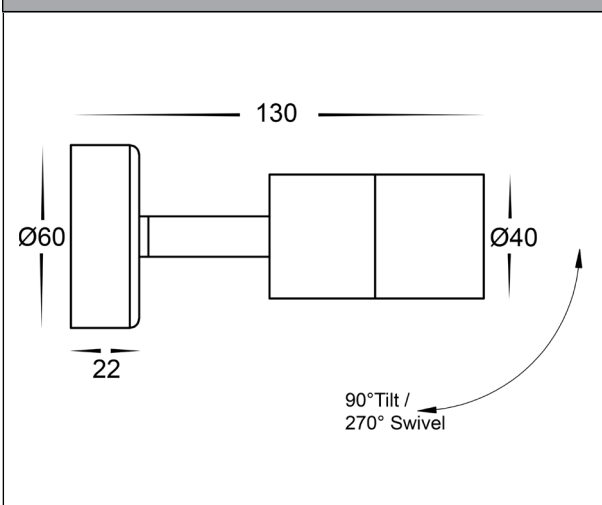

## DIMENSIONS

## PRODUCT SPECIFICATIONS

Name	Mini Tivah
Material	316 Stainless Steel or Aluminium
Colour	Stainless Steel or Black
IP Rating	IP65
Lamp Base	MR11
CRI:	>80
Wiring	Parallel
Dimmable	No
Warranty	2 Years Replacement