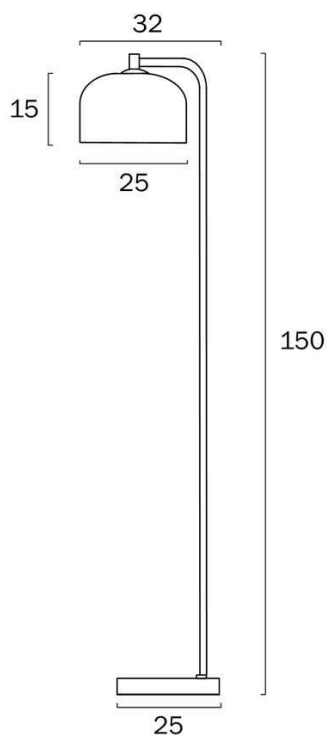

Overview

Family name	Hoff
Categories	Floor Lamps
This item includes	Glass
Shade Shape	Dome
Switch	Foot Switch
Usage	Indoor Lighting
ERAC Product Registration	SAA-210304-EA

Color / Material

Fixture Color	Antique Gold, Black Marble, Opal Matt
Fixture Material	Glass, Iron, Marble
Shade Material	Glass
Base Color	Antique Gold, Black Marble
Base Material	Iron, Marble
Glass Color	Opal Matt
Cable Color	Black
Cable Material	PVC

Size

Fixture Length (cm)	32.0
Fixture Width (cm)	25.0
Fixture Height (cm)	150.0
Glass Diameter	25.00
Glass Height (cm)	15.0
Cable Length (cm)	200 (50+Foot Switch+150)

All representations within this document are subject to copyright. ELECTRICAL INSTALLATIONS MUST BE PERFORMED BY A QUALIFIED ELECTRICAL CONTRACTOR AND INSTALLED IN ACCORDANCE WITH AS/NZS 3000.
NOTE : All images , descriptions and dimensions are indicative. Please check latest version of item detail on Telbix website prior to ordering or installation.

Specification

Voltage Input	240V
Total Wattage (max)	25
Globe Type	E27
Globe / Light Source qty	1
Globe / Light Source included	No
Dimmable	Globe Dependant
Electrical Protection	CLASS II - DOUBLE INSULATED, EARTH NOT REQUIRED
IP rating	IP20
Lead and Plug	Yes
Approvals	RCM
Assembly Required	Yes
Box Contents	Instruction
Care Instructions	Do not use strong liquid cleaners, Wipe clean with a dry cloth
Replacement Warranty	*3 Years

Barcode

GTIN 9329501064801

Image -dimensions

Note: Dimensions are only a guide and may vary due to manufacturing variations.