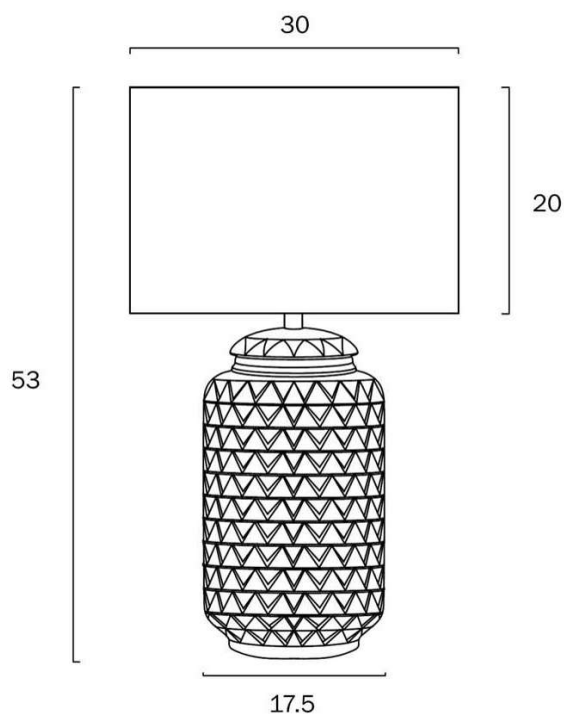

Total Wattage (max)	25
Globe Type	E27
Globe / Light Source qty	1
Globe / Light Source included	No
Dimmable	Globe Dependant
Electrical Protection	CLASS II - DOUBLE INSULATED, EARTH NOT REQUIRED
IP rating	IP20
Lead and Plug	Yes
Approvals	RCM
Assembly Required	Yes
Box Contents	Instruction
Care Instructions	Do not use strong liquid cleaners, Wipe clean with a dry cloth
Replacement Warranty	*3 Years

Barcode

GTIN 9329501059814

Image -dimensions

Note: Dimensions are only a guide and may vary due to manufacturing variations.