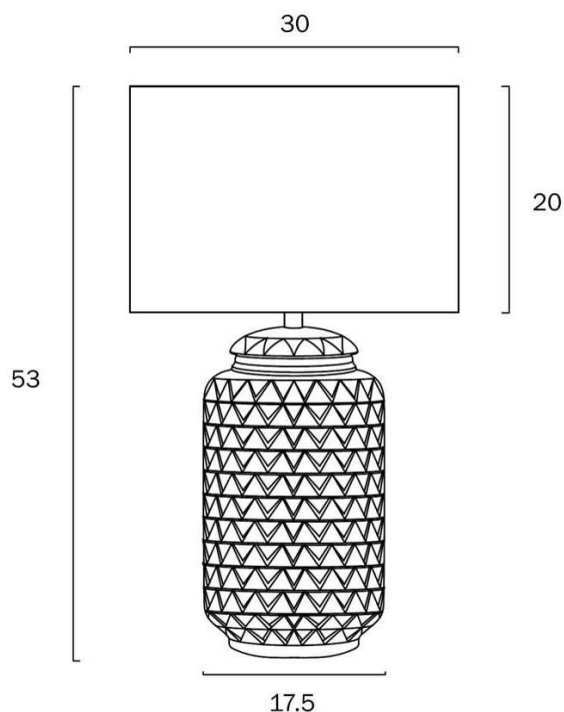

Base Diameter (cm)	17.5
Shade Diameter (cm)	30.0
Shade Height (cm)	20.0
Cable Length (cm)	180 (30+Inline Switch+150)

Specification

Voltage Input	240V
Total Wattage (max)	25
Globe Type	E27
Globe / Light Source qty	1
Globe / Light Source included	No
Dimmable	Globe Dependant
Electrical Protection	CLASS II - DOUBLE INSULATED, EARTH NOT REQUIRED
IP rating	IP20
Lead and Plug	Yes
Approvals	RCM
Assembly Required	Yes
Box Contents	Instruction
Care Instructions	Do not use strong liquid cleaners, Wipe clean with a dry cloth
Replacement Warranty	*3 Years

Barcode

GTIN 9329501059838

Image -dimensions

Note: Dimensions are only a guide and may vary due to manufacturing variations.