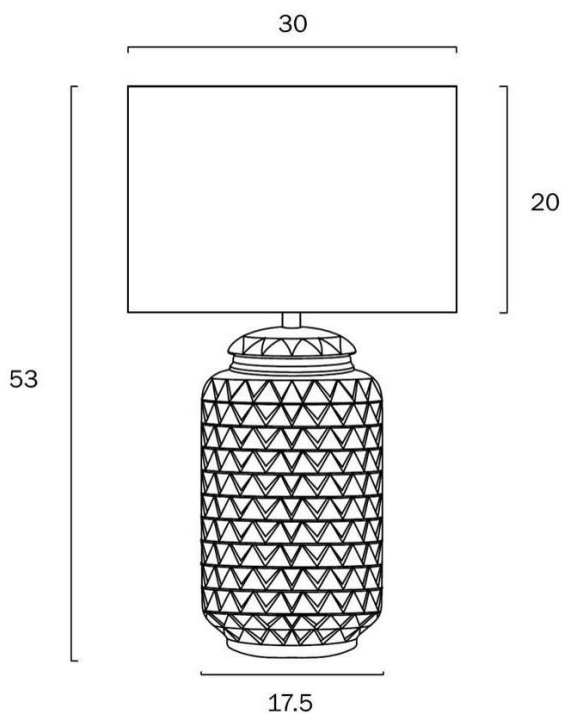

Size

Fixture Diameter (cm)	30.0
Fixture Height (cm)	53.0
Base Diameter (cm)	17.5
Shade Diameter (cm)	30.0
Shade Height (cm)	20.0
Cable Length (cm)	180 (30+Inline Switch+150)

Specification

Voltage Input	240V
----------------------	------

Base Diameter (cm)	17.5
Shade Diameter (cm)	30.0
Shade Height (cm)	20.0
Cable Length (cm)	180 (30+Inline Switch+150)

Specification

Voltage Input	240V
Total Wattage (max)	25
Globe Type	E27
Globe / Light Source qty	1
Globe / Light Source included	No
Dimmable	Globe Dependant
Electrical Protection	CLASS II - DOUBLE INSULATED, EARTH NOT REQUIRED
IP rating	IP20
Lead and Plug	Yes
Approvals	RCM
Assembly Required	Yes
Box Contents	Instruction
Care Instructions	Do not use strong liquid cleaners, Wipe clean with a dry cloth
Replacement Warranty	*3 Years

Size

Fixture Diameter (cm)	30.0
Fixture Height (cm)	53.0
Base Diameter (cm)	17.5
Shade Diameter (cm)	30.0
Shade Height (cm)	20.0
Cable Length (cm)	180 (30+Inline Switch+150)

Specification

Voltage Input	240V
Total Wattage (max)	25
Globe Type	E27
Globe / Light Source qty	1
Globe / Light Source included	No
Dimmable	Globe Dependant
Electrical Protection	CLASS II - DOUBLE INSULATED, EARTH NOT REQUIRED
IP rating	IP20
Lead and Plug	Yes
Approvals	RCM
Assembly Required	Yes
Box Contents	Instruction
Care Instructions	Do not use strong liquid cleaners, Wipe clean with a dry cloth
Replacement Warranty	*3 Years

Barcode

GTIN 9329501059074

Image -dimensions

Note: Dimensions are only a guide and may vary due to manufacturing variations.