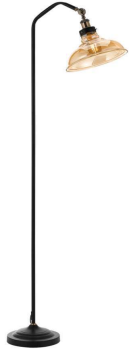

Last modification

2022-12-03

HERTEL FL-BKAM

9329501043486

The HERTEL floor lamp has a swiveling joint, so you can move, adjust, and fine-tune the position it for the ideal light for whatever you're doing, whether reading or working. The main base is finished in satin Black with contrasts in Antique brass. The mouth blown glass shade is clear amber providing a warm light when in operation.

Overview

Family name	Hertel
Categories	Floor Lamps
This item includes	Glass
Switch	Foot Switch
Usage	Indoor Lighting

Color / Material

Fixture Color	Black,Amber
Fixture Material	Glass,Metal
Shade Color	Amber
Shade Material	Glass
Base Color	Black
Base Material	Metal
Glass Color	Amber
Cable Color	Black
Cable Material	PVC

Size

Fixture Diameter (cm)	30.0
Fixture Height (cm)	162.0
Base Diameter (cm)	27.0
Base Height (cm)	10.0
Cable Length (cm)	200 (50+Foot Switch+150)

Specification

Voltage Input	240V
Wattage (max)	25

All representations within this document are subject to copyright.ELECTRICAL INSTALLATIONS MUST BE PERFORMED BY A QUALIFIED ELECTRICAL CONTRACTOR AND INSTALLED IN ACCORDANCE WITH AS/NZS 3000.
NOTE : All images , descriptions and dimensions are indicative. Please check latest version of item detail on Telbix website prior to ordering or installation.