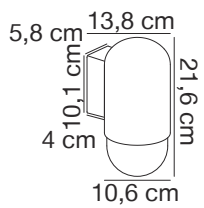

Height (cm): 21.6  
Projection (cm): 13.8  
Width (cm): 10.6

### Heka

Item number: 2118211003 Black  
EAN: 5704924004957

Packaging unit 3  
Material: Aluminium/Glass  
IP44, Class 1 (Earth contact), 230V  
E27, Max. 15W, Light source not included  
Parallel connection possible

Height (cm): 21.6  
Shade Diameter (cm): 10.6  
Projection (cm): 13.8  
EAN: 5704924010491  
TUN: 2276904  
Item Number: 2118211008

Pcs Per Master Carton: 3  
Sales Box Height (cm): 23  
Sales Box Width(cm): 15.5  
Sales Box Depth (cm): 12  
Sales Box Volume m<sup>3</sup> : 0.0043  
Product net weight (kg): 0.86