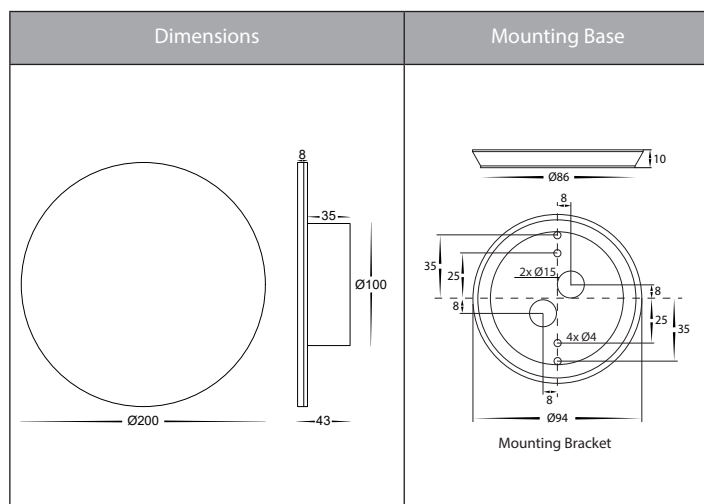

Halo Aluminium Bluetooth RGBW Wall Light

Product Specifications

Name	Halo
Material	Aluminium
Colour	Poly Powder Coated Black or White
IP Rating	IP65
Installation Type	Wall - Surface Mounted
Lamp Base	Built in LED
Max Wattage	12w
Lamp Expectancy	<30,000hrs
Diffuser Type	Polycarbonate
UGR	<19
CRI	CRI>80
IK Rating	IK10
Dimmable	Yes - Using APP or Remote
Warranty	3 Years Replacement*

Product Ordering

Image	Part Number	Colour Temp	Lumens	Input Voltage	Beam Angle	Included LED	Barcode
	HV3592RGBW-BLK	RGB + 3000k RGBW	300lm	12v DC	180°	12w Built in LED	9350418019844
	HV3592RGBW-WHT	RGB + 3000k RGBW	300lm	12v DC	180°	12w Built in LED	9350418019851

*Items ordered after 01-01-2022