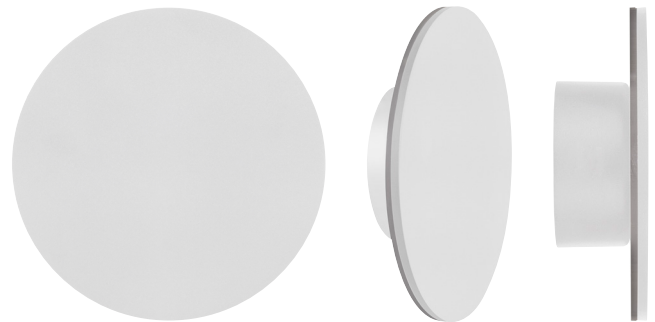

Halo Aluminium Wall Lights

Product Specifications

Name	Halo
Material	Aluminium
Colour	Poly Powder Coated Black or White
IP Rating	IP65
Installation Type	Wall - Surface Mounted
Lamp Base	Built in LED
Max Wattage	7w
Lamp Expectancy	<30,000hrs
Diffuser Type	Polycarbonate
UGR	<19
CRI	CRI>80
IK Rating	IK10
Dimmable	Yes - Triac / Phase cut Dimming
Warranty	3 Years Replacement*