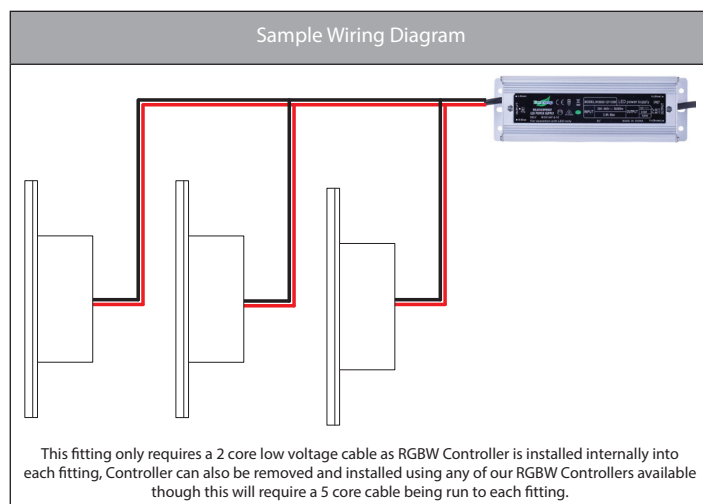

Halo Aluminium Bluetooth RGBW Wall Light

Product Specifications

Name	Halo
Material	Aluminium
Colour	Poly Powder Coated Black or White
IP Rating	IP65
Installation Type	Wall - Surface Mounted
Lamp Base	Built in LED
Max Wattage	24w
Lamp Expectancy	<30,000hrs
Diffuser Type	Polycarbonate
UGR	<19
CRI	CRI>80
IK Rating	IK10
Dimmable	Yes - Using APP or Remote
Warranty	3 Years Replacement*

Product Ordering

Image	Part Number	Colour Temp	Lumens	Input Voltage	Beam Angle	Included LED	Barcode
	HV3594RGBW-BLK	RGB + 3000k RGBW	400lm	12v DC	180°	24w Built in LED	9350418026439
	HV3594RGBW-WHT	RGB + 3000k RGBW	400lm	12v DC	180°	24w Built in LED	9350418026446

*Items ordered after 01-01-2022