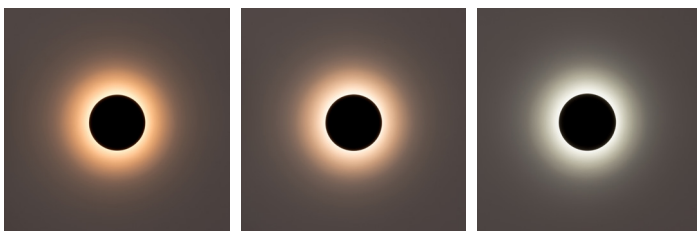

Product Ordering

Image	Part Number	Colour Temp	Lumens	Input Voltage	Beam Angle	Included LED	Barcode
	HV3594T-BLK	3000k 4000k 5500k	1920lm 2040lm 2160lm	240v AC	180°	TRI Colour 24w Built in LED	9350418019370
	HV3594T-WHT	3000k 4000k 5500k	1920lm 2040lm 2160lm	240v AC	180°	TRI Colour 24w Built in LED	9350418019387

*Items ordered after 01-01-2022