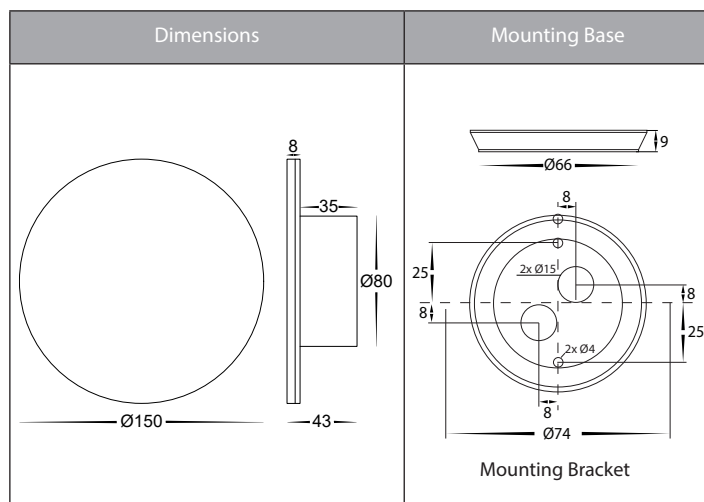

Halo Aluminium Bluetooth RGBW Wall Light

Product Specifications

Name	Halo
Material	Aluminium
Colour	Poly Powder Coated Black or White
IP Rating	IP65
Installation Type	Wall - Surface Mounted
Lamp Base	Built in LED
Max Wattage	7w
Lamp Expectancy	<30,000hrs
Diffuser Type	Polycarbonate
UGR	<19
CRI	CRI>80
IK Rating	IK10
Dimmable	Yes - Using APP or Remote (Supplied with fitting)
Warranty	3 Years Replacement*

Product Ordering

Image	Part Number	Colour Temp	Lumens	Input Voltage	Beam Angle	Included LED	Barcode
	HV3591RGBW-BLK	RGB + 3000k RGBW	250lm	12v DC	180°	7w Built in LED	9350418019677
	HV3591RGBW-WHT	RGB + 3000k RGBW	250lm	12v DC	180°	7w Built in LED	9350418019684

*Items ordered after 01-01-2022