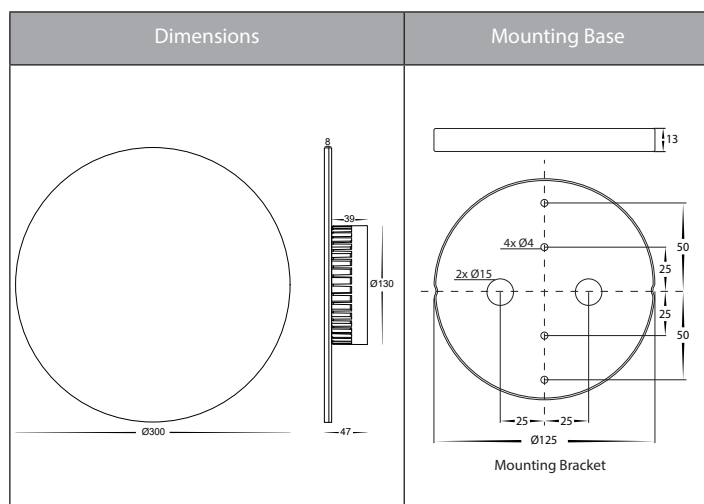

Halo Aluminium Bluetooth RGBW Wall Light

Product Specifications

Name	Halo
Material	Aluminium
Colour	Poly Powder Coated Black or White
IP Rating	IP65
Installation Type	Wall - Surface Mounted
Lamp Base	Built in LED
Max Wattage	24w
Lamp Expectancy	<30,000hrs
Diffuser Type	Polycarbonate
UGR	<19
CRI	CRI>80
IK Rating	IK10
Dimmable	Yes - Using APP or Remote
Warranty	3 Years Replacement*

Product Ordering

Image	Part Number	Colour Temp	Lumens	Input Voltage	Beam Angle	Included LED	Barcode
	HV3594RGBW-BLK	RGB + 3000k RGBW	400lm	12v DC	180°	24w Built in LED	9350418026439
	HV3594RGBW-WHT	RGB + 3000k RGBW	400lm	12v DC	180°	24w Built in LED	9350418026446

*Items ordered after 01-01-2022