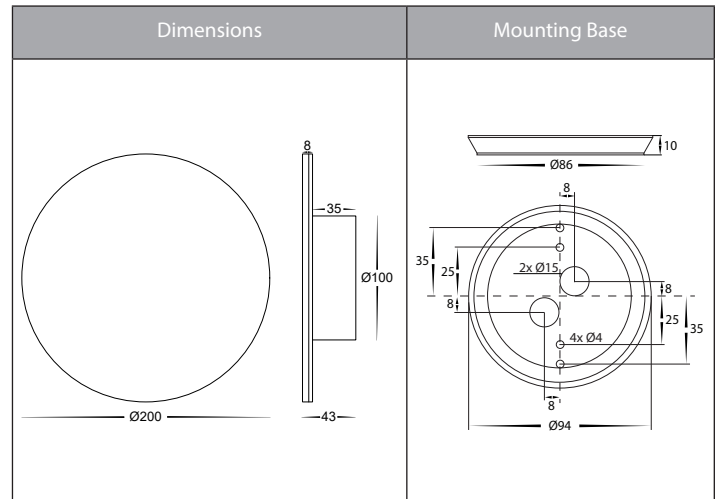

Optional Havit Compatible Accessories

Image	Part Number	Description
	HV9625	LED Dimmer - 300w Max

Product Ordering

Image	Part Number	Colour Temp	Lumens	Input Voltage	Beam Angle	Included LED	Barcode
	HV3592T-BLK	3000k 4000k 5500k	920lm 1020lm 1080lm	240v AC	180°	TRI Colour 12w Built in LED	9350418019332
	HV3592T-WHT	3000k 4000k 5500k	920lm 1020lm 1080lm	240v AC	180°	TRI Colour 12w Built in LED	9350418019349

*Items ordered after 01-01-2022