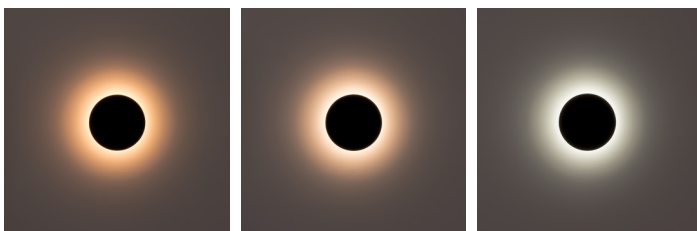

Optional Havit Compatible Accessories

Image	Part Number	Description
	HV9625	LED Dimmer - 300w Max

Product Ordering

Image	Part Number	Colour Temp	Lumens	Input Voltage	Beam Angle	Included LED	Barcode
	HV3592T-BLK	3000k 4000k 5500k	920lm 1020lm 1080lm	240v AC	180°	TRI Colour 12w Built in LED	9350418019332
	HV3592T-WHT	3000k 4000k 5500k	920lm 1020lm 1080lm	240v AC	180°	TRI Colour 12w Built in LED	9350418019349

*Items ordered after 01-01-2022