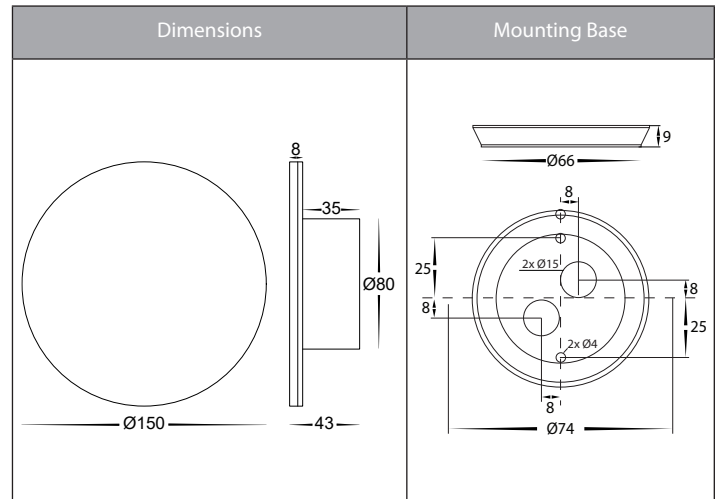

Optional Havit Compatible Accessories

Image	Part Number	Description
	HV9625	LED Dimmer - 300w Max

Product Ordering

Image	Part Number	Colour Temp	Lumens	Input Voltage	Beam Angle	Included LED	Barcode
	HV3591T-BLK	3000k 4000k 5500k	540lm 550lm 560lm	240v AC	180°	TRI Colour 7w Built in LED	9350418019318
	HV3591T-WHT	3000k 4000k 5500k	540lm 550lm 560lm	240v AC	180°	TRI Colour 7w Built in LED	9350418019325

*Items ordered after 01-01-2022