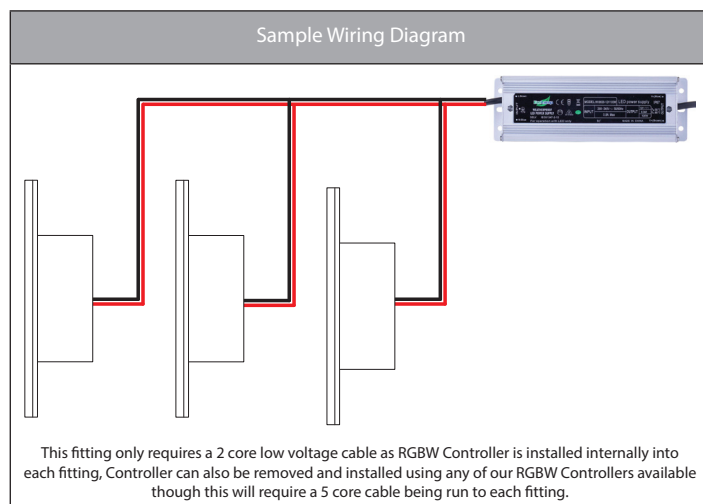

Halo Aluminium Bluetooth RGBW Wall Light

Product Specifications

Name	Halo
Material	Aluminium
Colour	Poly Powder Coated Black or White
IP Rating	IP65
Installation Type	Wall - Surface Mounted
Lamp Base	Built in LED
Max Wattage	12w
Lamp Expectancy	<30,000hrs
Diffuser Type	Polycarbonate
UGR	<19
CRI	CRI>80
IK Rating	IK10
Dimmable	Yes - Using APP or Remote
Warranty	3 Years Replacement*

Product Ordering

Image	Part Number	Colour Temp	Lumens	Input Voltage	Beam Angle	Included LED	Barcode
	HV3592RGBW-BLK	RGB + 3000k RGBW	300lm	12v DC	180°	12w Built in LED	9350418019844
	HV3592RGBW-WHT	RGB + 3000k RGBW	300lm	12v DC	180°	12w Built in LED	9350418019851

*Items ordered after 01-01-2022