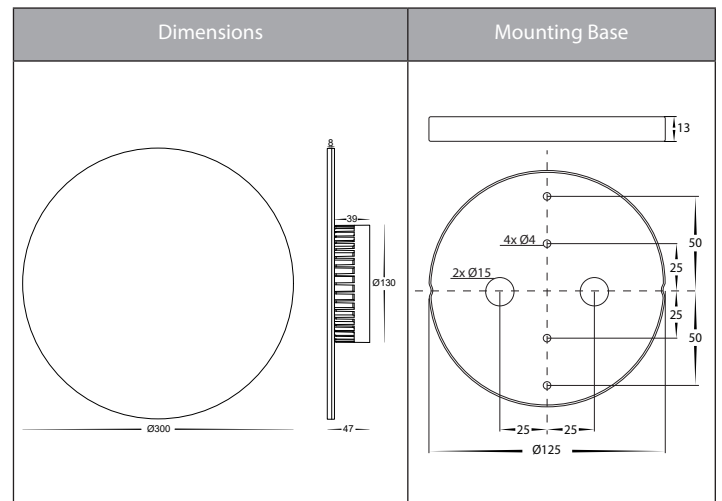

Product Ordering

Image	Part Number	Colour Temp	Lumens	Input Voltage	Beam Angle	Included LED	Barcode
	HV3594T-BLK	3000k 4000k 5500k	1920lm 2040lm 2160lm	240v AC	180°	TRI Colour 24w Built in LED	9350418019370
	HV3594T-WHT	3000k 4000k 5500k	1920lm 2040lm 2160lm	240v AC	180°	TRI Colour 24w Built in LED	9350418019387

*Items ordered after 01-01-2022