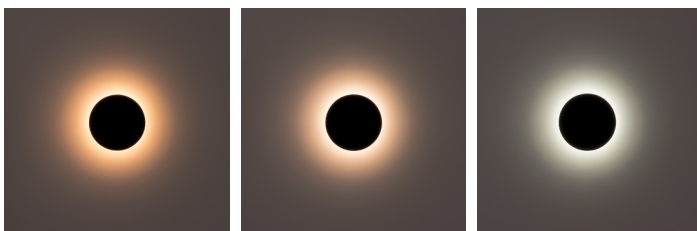

Optional Havit Compatible Accessories

Image	Part Number	Description
	HV9625	LED Dimmer - 300w Max

Product Ordering

Image	Part Number	Colour Temp	Lumens	Input Voltage	Beam Angle	Included LED	Barcode
	HV3591T-BLK	3000k 4000k 5500k	540lm 550lm 560lm	240v AC	180°	TRI Colour 7w Built in LED	9350418019318
	HV3591T-WHT	3000k 4000k 5500k	540lm 550lm 560lm	240v AC	180°	TRI Colour 7w Built in LED	9350418019325

*Items ordered after 01-01-2022