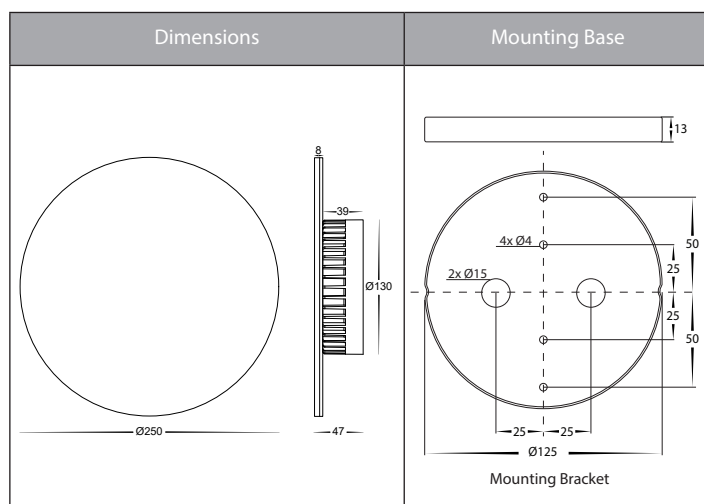

Halo Aluminium Bluetooth RGBW Wall Light

Product Specifications

Name	Halo
Material	Aluminium
Colour	Poly Powder Coated Black or White
IP Rating	IP65
Installation Type	Wall - Surface Mounted
Lamp Base	Built in LED
Max Wattage	18w
Lamp Expectancy	<30,000hrs
Diffuser Type	Polycarbonate
UGR	<19
CRI	CRI>80
IK Rating	IK10
Dimmable	Yes - Using APP or Remote
Warranty	3 Years Replacement*

Product Ordering

Image	Part Number	Colour Temp	Lumens	Input Voltage	Beam Angle	Included LED	Barcode
	HV3593RGBW-BLK	RGB + 3000k RGBW	350lm	12v DC	180°	18w Built in LED	9350418026415
	HV3593RGBW-WHT	RGB + 3000k RGBW	350lm	12v DC	180°	18w Built in LED	9350418026422

*Items ordered after 01-01-2022