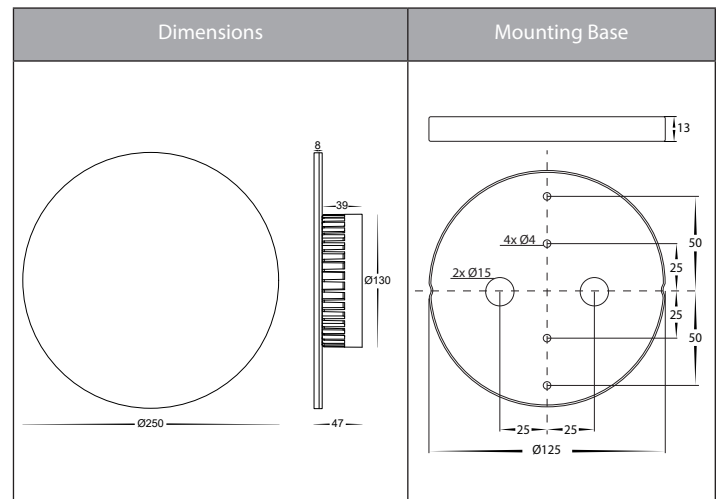

Product Ordering

Image	Part Number	Colour Temp	Lumens	Input Voltage	Beam Angle	Included LED	Barcode
	HV3593T-BLK	3000k 4000k 5500k	1315lm 1380lm 1440lm	240v AC	180°	TRI Colour 18w Built in LED	9350418019356
	HV3593T-WHT	3000k 4000k 5500k	1315lm 1380lm 1440lm	240v AC	180°	TRI Colour 18w Built in LED	9350418019363

*Items ordered after 01-01-2022