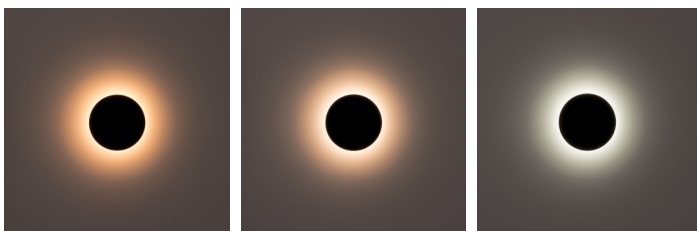

Product Ordering

Image	Part Number	Colour Temp	Lumens	Input Voltage	Beam Angle	Included LED	Barcode
	HV3593T-BLK	3000k 4000k 5500k	1315lm 1380lm 1440lm	240v AC	180°	TRI Colour 18w Built in LED	9350418019356
	HV3593T-WHT	3000k 4000k 5500k	1315lm 1380lm 1440lm	240v AC	180°	TRI Colour 18w Built in LED	9350418019363

*Items ordered after 01-01-2022