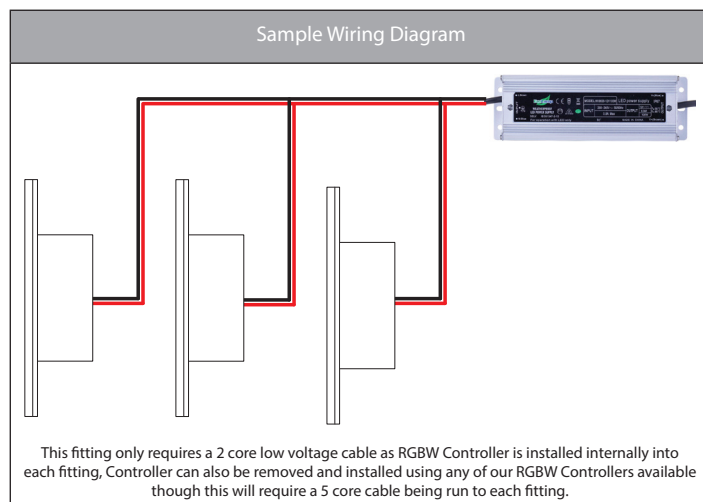

Halo Aluminium Bluetooth RGBW Wall Light

Product Specifications

Name	Halo
Material	Aluminium
Colour	Poly Powder Coated Black or White
IP Rating	IP65
Installation Type	Wall - Surface Mounted
Lamp Base	Built in LED
Max Wattage	7w
Lamp Expectancy	<30,000hrs
Diffuser Type	Polycarbonate
UGR	<19
CRI	CRI>80
IK Rating	IK10
Dimmable	Yes - Using APP or Remote (Supplied with fitting)
Warranty	3 Years Replacement*

Product Ordering

Image	Part Number	Colour Temp	Lumens	Input Voltage	Beam Angle	Included LED	Barcode
	HV3591RGBW-BLK	RGB + 3000k RGBW	250lm	12v DC	180°	7w Built in LED	9350418019677
	HV3591RGBW-WHT	RGB + 3000k RGBW	250lm	12v DC	180°	7w Built in LED	9350418019684

*Items ordered after 01-01-2022