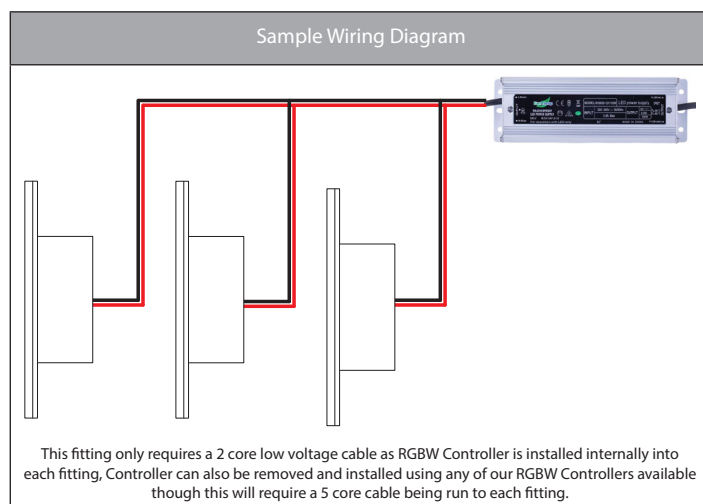

Halo Aluminium Bluetooth RGBW Wall Light

Product Specifications

Name	Halo
Material	Aluminium
Colour	Poly Powder Coated Black or White
IP Rating	IP65
Installation Type	Wall - Surface Mounted
Lamp Base	Built in LED
Max Wattage	18w
Lamp Expectancy	<30,000hrs
Diffuser Type	Polycarbonate
UGR	<19
CRI	CRI>80
IK Rating	IK10
Dimmable	Yes - Using APP or Remote
Warranty	3 Years Replacement*

Product Ordering

Image	Part Number	Colour Temp	Lumens	Input Voltage	Beam Angle	Included LED	Barcode
	HV3593RGBW-BLK	RGB + 3000k RGBW	350lm	12v DC	180°	18w Built in LED	9350418026415
	HV3593RGBW-WHT	RGB + 3000k RGBW	350lm	12v DC	180°	18w Built in LED	9350418026422

*Items ordered after 01-01-2022