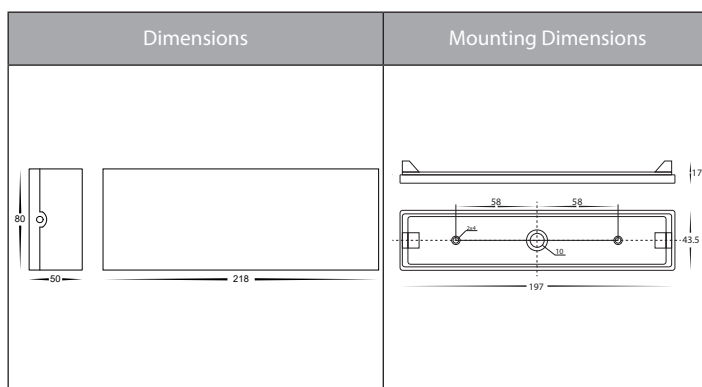

Product Ordering

Image	Part Number	Colour Temp	Lumens	Input Voltage	Beam Angle	Included LED	Barcode
	HV3697T-BLK-240V	3000k 4000k 5500k	2x 220lm 2x 223lm 2x 222lm	240v AC	8x 60°	TRI Colour 8x 1w Built in LED	9350418028402
	HV3697T-BLK-12V	3000k 4000k 5500k	2x 220lm 2x 223lm 2x 222lm	12v DC	8x 60°	TRI Colour 8x 1w Built in LED	9350418028419
	HV3697T-WHT-240V	3000k 4000k 5500k	2x 220lm 2x 223lm 2x 222lm	240v AC	8x 60°	TRI Colour 8x 1w Built in LED	9350418028426
	HV3697T-WHT-12V	3000k 4000k 5500k	2x 220lm 2x 223lm 2x 222lm	12v DC	8x 60°	TRI Colour 8x 1w Built in LED	9350418028433

*Items ordered after 01-01-2022