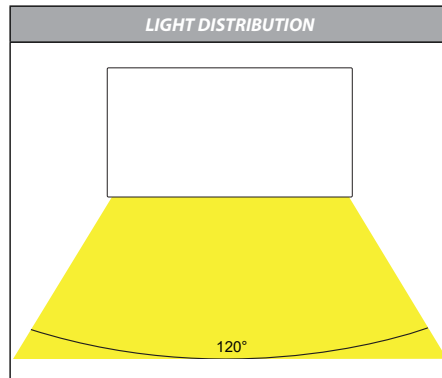

COLOUR TEMP	IP RATING	APPROVAL
Tri-Colour By Havit 3000K 4000K 5500K		

IMAGE	PART NUMBER	COLOUR TEMP	LUMENS	INPUT VOLTAGE	BEAM ANGLE	INCLUDED LED
	HV3652T-BLK-240V	3000K 4000K 5500K	475lm 560lm 515lm	240V AC	120°	TRI Colour 12w Built in LED
	HV3652T-BLK-12V	3000K 4000K 5500K	475lm 560lm 515lm	12V DC	120°	TRI Colour 12w Built in LED
	HV3652T-WHT-240V	3000K 4000K 5500K	475lm 560lm 515lm	240V AC	120°	TRI Colour 12w Built in LED
	HV3652T-WHT-12V	3000K 4000K 5500K	475lm 560lm 515lm	12V DC	120°	TRI Colour 12w Built in LED