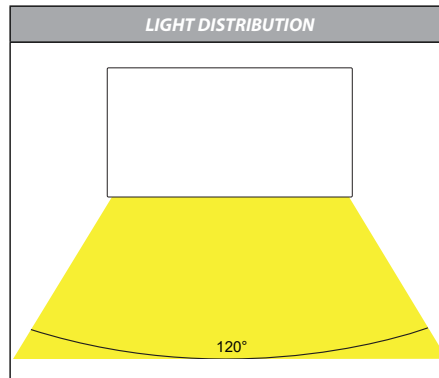

COLOUR TEMP	IP RATING	APPROVAL
Tri-Colour By Havit 3000K 4000K 5500K		

IMAGE	PART NUMBER	COLOUR TEMP	LUMENS	INPUT VOLTAGE	BEAM ANGLE	INCLUDED LED
	HV3652T-BLK-240V	3000K 4000K 5500K	475lm 560lm 515lm	240V AC	120°	TRI Colour 12w Built in LED
	HV3652T-BLK-12V	3000K 4000K 5500K	475lm 560lm 515lm	12V DC	120°	TRI Colour 12w Built in LED
	HV3652T-WHT-240V	3000K 4000K 5500K	475lm 560lm 515lm	240V AC	120°	TRI Colour 12w Built in LED
	HV3652T-WHT-12V	3000K 4000K 5500K	475lm 560lm 515lm	12V DC	120°	TRI Colour 12w Built in LED