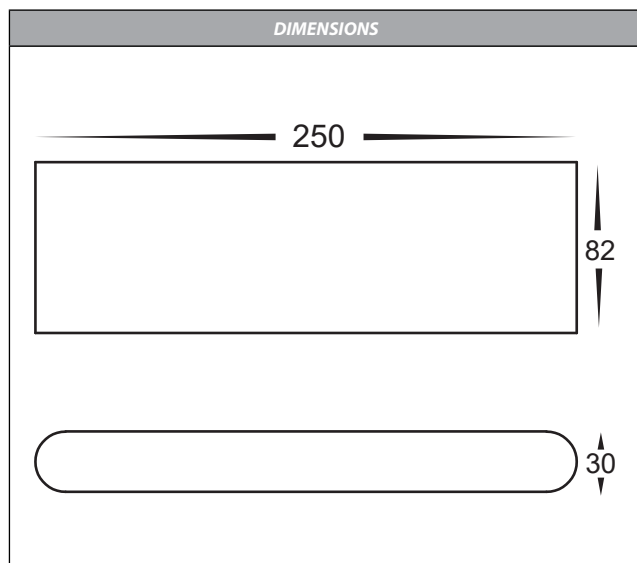

COLOUR TEMP	IP RATING	APPROVAL
Tri-Colour By Havit 3000K 4000K 5500K		

IMAGE	PART NUMBER	COLOUR TEMP	LUMENS	INPUT VOLTAGE	BEAM ANGLE	INCLUDED LED
	HV3652T-BLK-240V	3000K 4000K 5500K	475lm 560lm 515lm	240V AC	120°	TRI Colour 12w Built in LED
	HV3652T-BLK-12V	3000K 4000K 5500K	475lm 560lm 515lm	12V DC	120°	TRI Colour 12w Built in LED
	HV3652T-WHT-240V	3000K 4000K 5500K	475lm 560lm 515lm	240V AC	120°	TRI Colour 12w Built in LED
	HV3652T-WHT-12V	3000K 4000K 5500K	475lm 560lm 515lm	12V DC	120°	TRI Colour 12w Built in LED