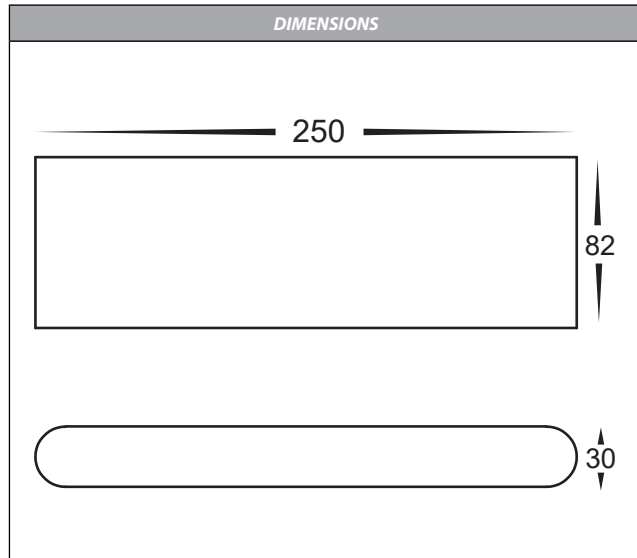

COLOUR TEMP	IP RATING	APPROVAL
Tri-Colour By Havit 3000K 4000K 5500K		

IMAGE	PART NUMBER	COLOUR TEMP	LUMENS	INPUT VOLTAGE	BEAM ANGLE	INCLUDED LED
	HV3652T-BLK-240V	3000K 4000K 5500K	475lm 560lm 515lm	240V AC	120°	TRI Colour 12w Built in LED
	HV3652T-BLK-12V	3000K 4000K 5500K	475lm 560lm 515lm	12V DC	120°	TRI Colour 12w Built in LED
	HV3652T-WHT-240V	3000K 4000K 5500K	475lm 560lm 515lm	240V AC	120°	TRI Colour 12w Built in LED
	HV3652T-WHT-12V	3000K 4000K 5500K	475lm 560lm 515lm	12V DC	120°	TRI Colour 12w Built in LED