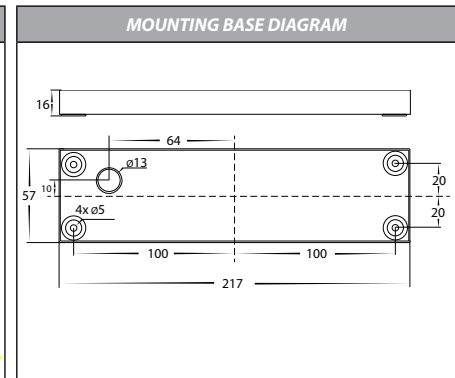

IMAGE	PART NUMBER	COLOUR TEMP	LUMENS	INPUT VOLTAGE	BEAM ANGLE	INCLUDED LED
	HV3652T-BLK-240V	3000K 4000K 5500K	475lm 560lm 515lm	240V AC	120°	TRI Colour 12w Built in LED
	HV3652T-BLK-12V	3000K 4000K 5500K	475lm 560lm 515lm	12V DC	120°	TRI Colour 12w Built in LED
	HV3652T-WHT-240V	3000K 4000K 5500K	475lm 560lm 515lm	240V AC	120°	TRI Colour 12w Built in LED
	HV3652T-WHT-12V	3000K 4000K 5500K	475lm 560lm 515lm	12V DC	120°	TRI Colour 12w Built in LED

* Items ordered after 01-01-2022

For More Information Contact Havit Lighting

143 Beauchamp Road
Matraville NSW 2036
Australia

Tel: 02 9381 83000
Fax: 02 9666 888
Email: sales@havit.com.au
Web: www.havit.com.au

Warranty Terms & Conditions

Additional Information