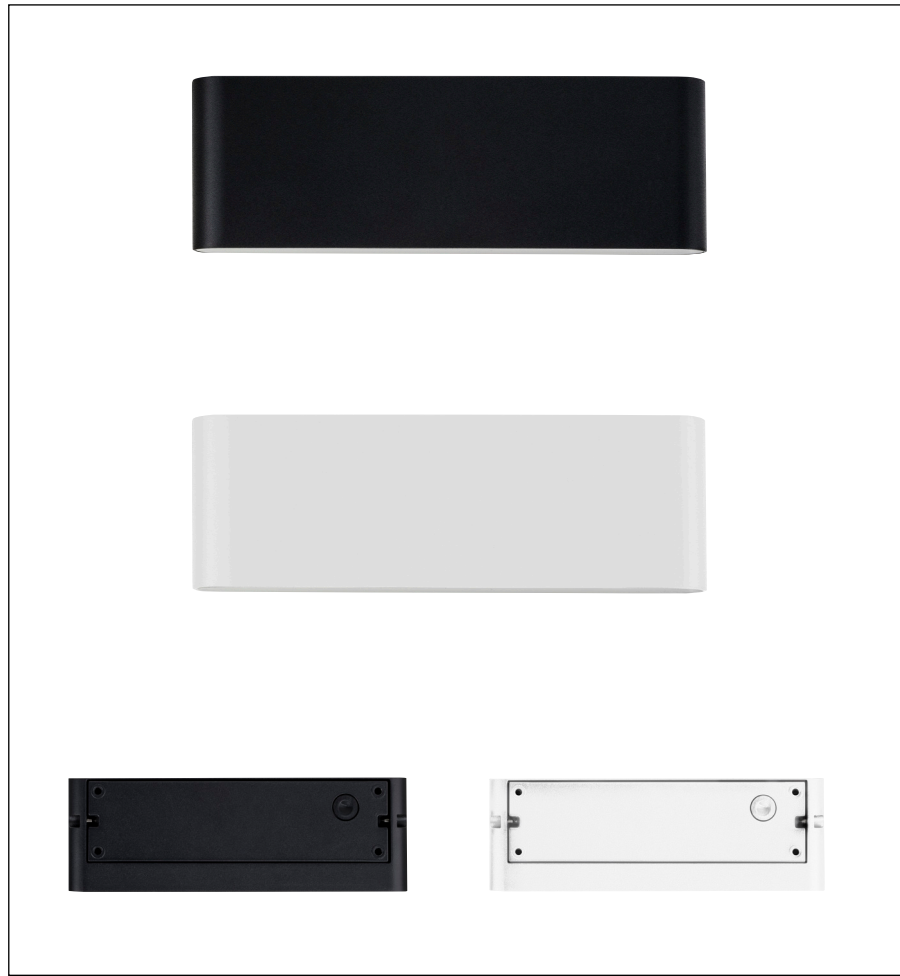

Lisse Fixed Down Wall Light

Product Specifications

Name	Lisse
Material	Aluminium
Colour	Black or White
IP Rating	IP54
Lamp Base	Built in LED
CRI:	>80
Wiring	Parallel
Dimmable	No
Warranty	3 Years Replacement*

Warranty Terms & Conditions

Additional Information

Lisse Fixed Down Wall Light

Product Specifications

Name	Lisse
Material	Aluminium
Colour	Black or White
IP Rating	IP54
Lamp Base	Built in LED
CRI:	>80
Wiring	Parallel
Dimmable	No
Warranty	3 Years Replacement*