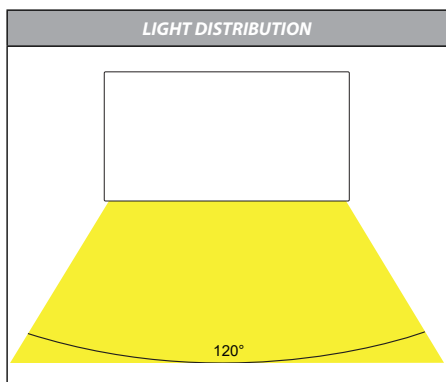

COLOUR TEMP	IP RATING	APPROVAL
Tri-Colour By Havit 3000K 4000K 5500K		

IMAGE	PART NUMBER	COLOUR TEMP	LUMENS	INPUT VOLTAGE	BEAM ANGLE	INCLUDED LED
	HV3652T-BLK-240V	3000K 4000K 5500K	475lm 560lm 515lm	240V AC	120°	TRI Colour 12w Built in LED
	HV3652T-BLK-12V	3000K 4000K 5500K	475lm 560lm 515lm	12V DC	120°	TRI Colour 12w Built in LED
	HV3652T-WHT-240V	3000K 4000K 5500K	475lm 560lm 515lm	240V AC	120°	TRI Colour 12w Built in LED
	HV3652T-WHT-12V	3000K 4000K 5500K	475lm 560lm 515lm	12V DC	120°	TRI Colour 12w Built in LED