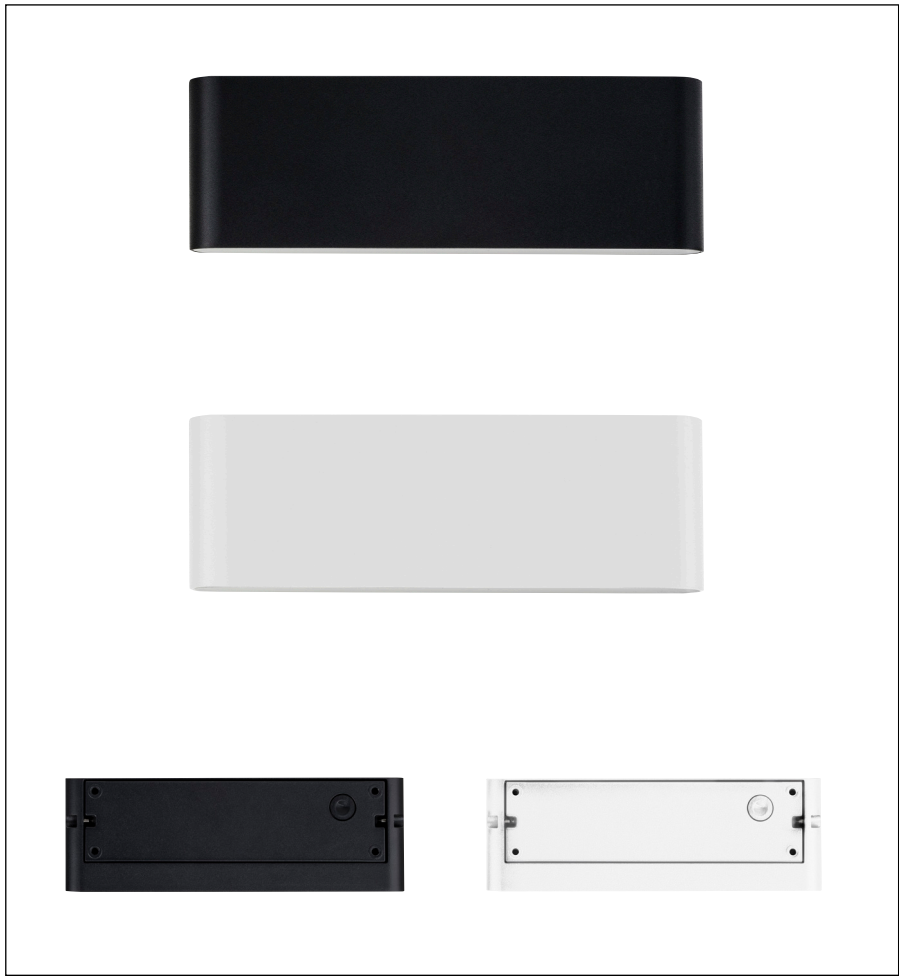

Lisse Fixed Down Wall Light

Product Specifications

Name	Lisse
Material	Aluminium
Colour	Black or White
IP Rating	IP54
Lamp Base	Built in LED
CRI:	>80
Wiring	Parallel
Dimmable	No
Warranty	3 Years Replacement*

COLOUR TEMP	IP RATING	APPROVAL
Tri-Colour By Havit 3000K 4000K 5500K		

IMAGE	PART NUMBER	COLOUR TEMP	LUMENS	INPUT VOLTAGE	BEAM ANGLE	INCLUDED LED
	HV3652T-BLK-240V	3000K 4000K 5500K	475lm 560lm 515lm	240V AC	120°	TRI Colour 12w Built in LED
	HV3652T-BLK-12V	3000K 4000K 5500K	475lm 560lm 515lm	12V DC	120°	TRI Colour 12w Built in LED
	HV3652T-WHT-240V	3000K 4000K 5500K	475lm 560lm 515lm	240V AC	120°	TRI Colour 12w Built in LED
	HV3652T-WHT-12V	3000K 4000K 5500K	475lm 560lm 515lm	12V DC	120°	TRI Colour 12w Built in LED

Warranty Terms & Conditions

Additional Information

Lisse Fixed Down Wall Light

Product Specifications

Name	Lisse
Material	Aluminium
Colour	Black or White
IP Rating	IP54
Lamp Base	Built in LED
CRI:	>80
Wiring	Parallel
Dimmable	No
Warranty	3 Years Replacement*