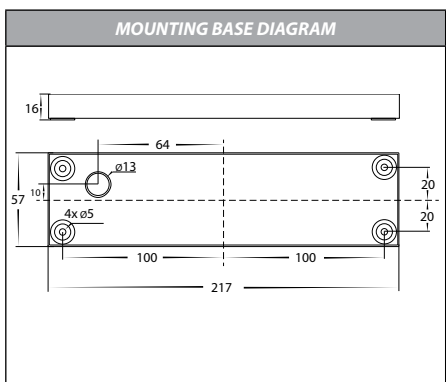

IMAGE	PART NUMBER	COLOUR TEMP	LUMENS	INPUT VOLTAGE	BEAM ANGLE	INCLUDED LED
	HV3652T-BLK-240V	3000K 4000K 5500K	475lm 560lm 515lm	240V AC	120°	TRI Colour 12w Built in LED
	HV3652T-BLK-12V	3000K 4000K 5500K	475lm 560lm 515lm	12V DC	120°	TRI Colour 12w Built in LED
	HV3652T-WHT-240V	3000K 4000K 5500K	475lm 560lm 515lm	240V AC	120°	TRI Colour 12w Built in LED
	HV3652T-WHT-12V	3000K 4000K 5500K	475lm 560lm 515lm	12V DC	120°	TRI Colour 12w Built in LED

* Items ordered after 01-01-2022

For More Information Contact Havit Lighting

143 Beauchamp Road
Matraville NSW 2036
Australia

Tel: 02 9381 83000
Fax: 02 9666 888
Email: sales@havit.com.au
Web: www.havit.com.au

Warranty Terms & Conditions

Additional Information