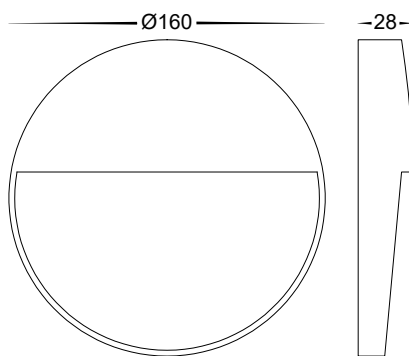

DIMENSIONS