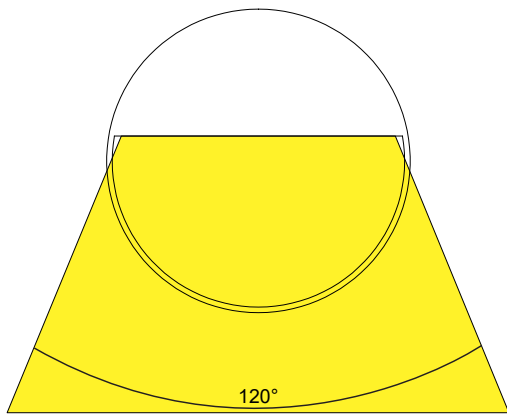

COLOUR TEMP

IP RATING

APPROVAL

LIGHT DISTRIBUTION