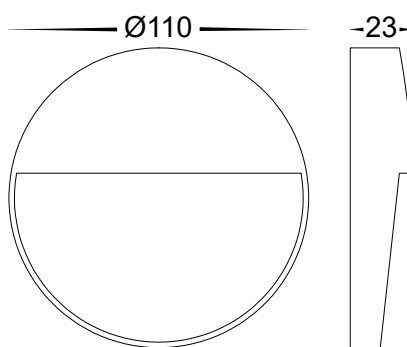

COLOUR TEMP

IP RATING

APPROVAL

LIGHT DISTRIBUTION

DIMENSIONS

MOUNTING BASE

IMAGE	PART NUMBER	COLOUR TEMP	LUMENS	INPUT VOLTAGE	BEAM ANGLE	INCLUDED LED
	HV3268T-BLK-12V-RND	3000K 4000K 5500K	30lm 33lm 32lm	12v DC	120°	TRI Colour 3w Built in LED (Must be used with a 12v LED Driver)
	HV3268T-WHT-12V-RND	3000K 4000K 5500K	30lm 33lm 32lm	12v DC	120°	TRI Colour 3w Built in LED (Must be used with a 12v LED Driver)