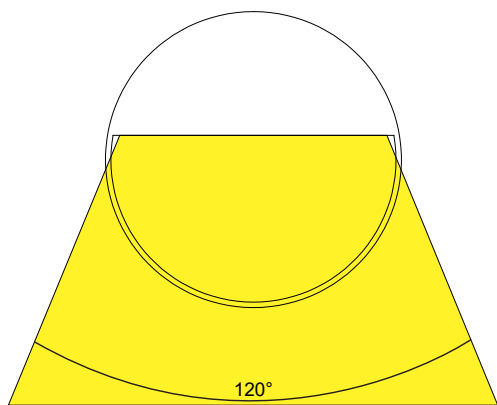

APPROVAL

LIGHT DISTRIBUTION

DIMENSIONS

MOUNTING BASE

IMAGE	PART NUMBER	COLOUR TEMP	LUMENS	INPUT VOLTAGE	BEAM ANGLE	INCLUDED LED
	HV3269T-BLK-12V-RND	3000K 4000K 5500K	195lm 199lm 198lm	12v DC	120°	TRI Colour 6w Built in SMD LED (Must be used with a 12v LED Driver)
	HV3269T-WHT-12V-RND	3000K 4000K 5500K	195lm 199lm 198lm	12v DC	120°	TRI Colour 6w Built in SMD LED (Must be used with a 12v LED Driver)