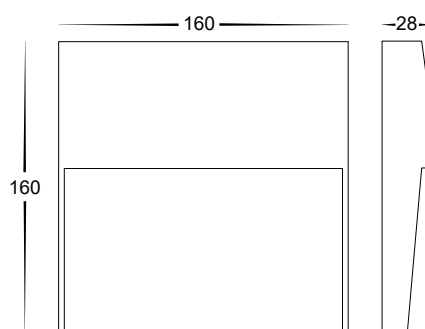

COLOUR TEMP

IP RATING

APPROVAL

LIGHT DISTRIBUTION

DIMENSIONS

MOUNTING BASE

IMAGE	PART NUMBER	COLOUR TEMP	LUMENS	INPUT VOLTAGE	BEAM ANGLE	INCLUDED LED
	HV3269T-BLK-12V-SQ	3000K 4000K 5500K	195lm 199lm 198lm	12v DC	120°	TRI Colour 6w Built in SMD LED (Must be used with a 12v LED Driver)
	HV3269T-WHT-12V-SQ	3000K 4000K 5500K	195lm 199lm 198lm	12v DC	120°	TRI Colour 6w Built in SMD LED (Must be used with a 12v LED Driver)