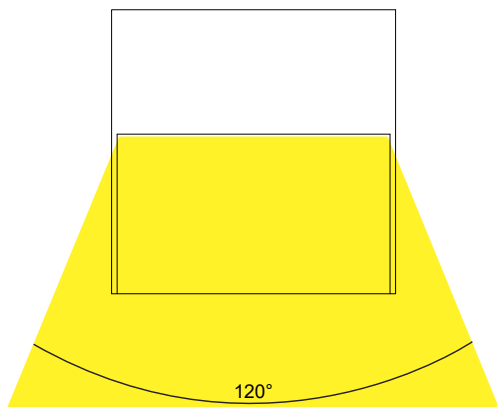

COLOUR TEMP

IP RATING

APPROVAL

LIGHT DISTRIBUTION

DIMENSIONS

MOUNTING BASE

IMAGE	PART NUMBER	COLOUR TEMP	LUMENS	INPUT VOLTAGE	BEAM ANGLE	INCLUDED LED
	HV3269T-BLK-12V-SQ	3000K 4000K 5500K	195lm 199lm 198lm	12v DC	120°	TRI Colour 6w Built in SMD LED (Must be used with a 12v LED Driver)
	HV3269T-WHT-12V-SQ	3000K 4000K 5500K	195lm 199lm 198lm	12v DC	120°	TRI Colour 6w Built in SMD LED (Must be used with a 12v LED Driver)