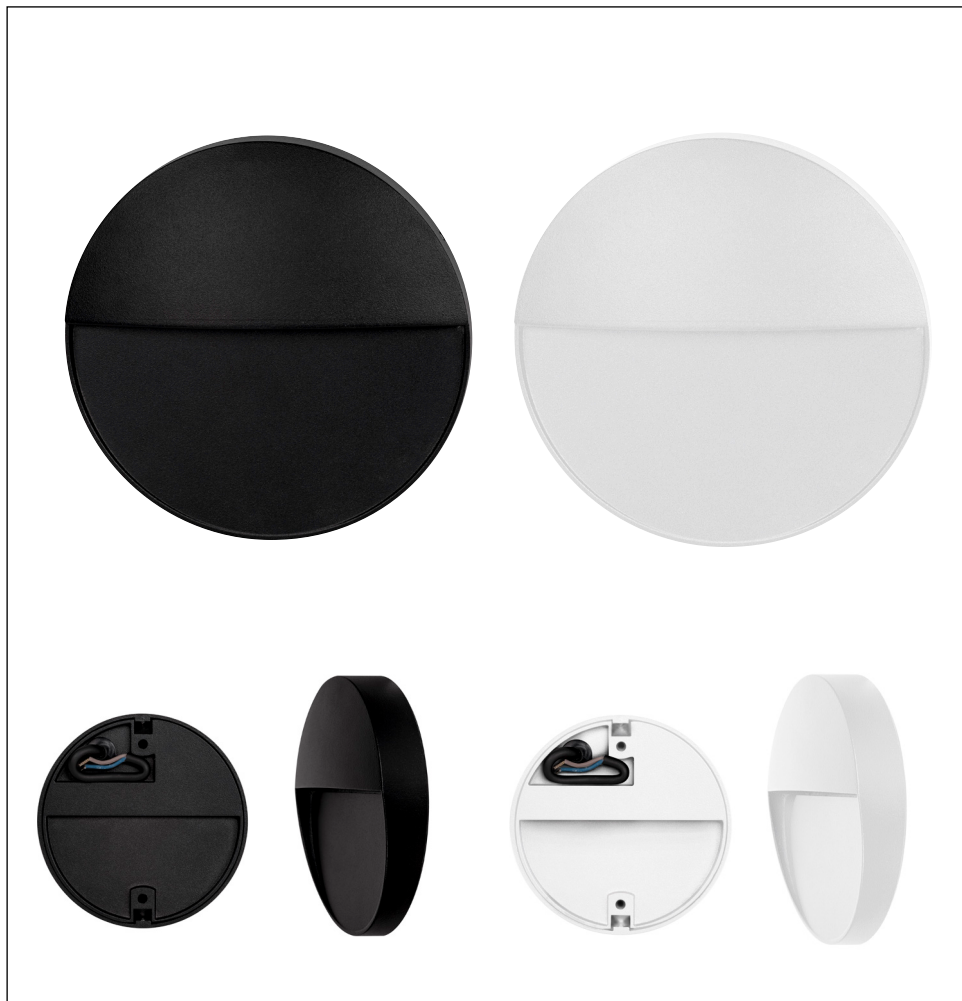

Fino Aluminium Square LED Outdoor Step Light

PRODUCT SPECIFICATIONS

Name	Fino
Material	Aluminium
Colour	Black or White
IP Rating	IP54
Lamp Base	Built in 6w SMD LED
CRI	> 80
Wiring	Parallel
Dimmable	No
Warranty	3 Years Replacement

COLOUR TEMP

IP RATING

APPROVAL

LIGHT DISTRIBUTION

DIMENSIONS

MOUNTING BASE

IMAGE	PART NUMBER	COLOUR TEMP	LUMENS	INPUT VOLTAGE	BEAM ANGLE	INCLUDED LED
	HV3269T-BLK-12V-SQ	3000K 4000K 5500K	195lm 199lm 198lm	12v DC	120°	TRI Colour 6w Built in SMD LED (Must be used with a 12v LED Driver)
	HV3269T-WHT-12V-SQ	3000K 4000K 5500K	195lm 199lm 198lm	12v DC	120°	TRI Colour 6w Built in SMD LED (Must be used with a 12v LED Driver)

Additional Information

Fino Aluminium Round LED Outdoor Step Light

PRODUCT SPECIFICATIONS

Name	Fino
Material	Aluminium
Colour	Black or White
IP Rating	IP54
Lamp Base	Built in 3w SMD LED
CRI	> 80
Wiring	Parallel
Dimmable	No
Warranty	3 Years Replacement

Additional Information

Fino White Square LED Outdoor Step Light

PRODUCT SPECIFICATIONS

Name	Fino
Material	Aluminium
Colour	Poly Powder Coated White
IP Rating	IP54
Lamp Base	Built in 3w SMD LED
CRI:	>80
Wiring	Parallel
Dimmable	No
Warranty	3 Years Replacement