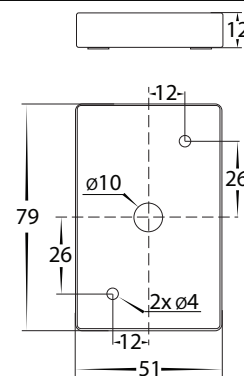

APPROVAL

LIGHT DISTRIBUTION

DIMENSIONS

MOUNTING BASE

IMAGE	PART NUMBER	COLOUR TEMP	LUMENS	INPUT VOLTAGE	BEAM ANGLE	INCLUDED LED
	HV3269T-BLK-12V-RND	3000K 4000K 5500K	195lm 199lm 198lm	12v DC	120°	TRI Colour 6w Built in SMD LED (Must be used with a 12v LED Driver)
	HV3269T-WHT-12V-RND	3000K 4000K 5500K	195lm 199lm 198lm	12v DC	120°	TRI Colour 6w Built in SMD LED (Must be used with a 12v LED Driver)