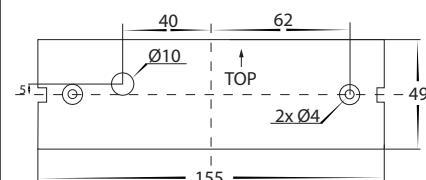

COLOUR TEMP

IP RATING

APPROVAL

LIGHT DISTRIBUTION

DIMENSIONS

MOUNTING BASE

IMAGE	PART NUMBER	COLOUR TEMP	LUMENS	INPUT VOLTAGE	BEAM ANGLE	INCLUDED LED
	HV3269T-BLK-12V-SQ	3000K 4000K 5500K	195lm 199lm 198lm	12v DC	120°	TRI Colour 6w Built in SMD LED (Must be used with a 12v LED Driver)
	HV3269T-WHT-12V-SQ	3000K 4000K 5500K	195lm 199lm 198lm	12v DC	120°	TRI Colour 6w Built in SMD LED (Must be used with a 12v LED Driver)