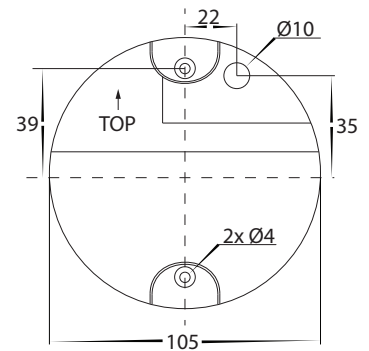

COLOUR TEMP

IP RATING

APPROVAL

LIGHT DISTRIBUTION

DIMENSIONS

MOUNTING BASE

IMAGE	PART NUMBER	COLOUR TEMP	LUMENS	INPUT VOLTAGE	BEAM ANGLE	INCLUDED LED
	HV3268T-BLK-12V-RND	3000K 4000K 5500K	30lm 33lm 32lm	12v DC	120°	TRI Colour 3w Built in LED (Must be used with a 12v LED Driver)
	HV3268T-WHT-12V-RND	3000K 4000K 5500K	30lm 33lm 32lm	12v DC	120°	TRI Colour 3w Built in LED (Must be used with a 12v LED Driver)