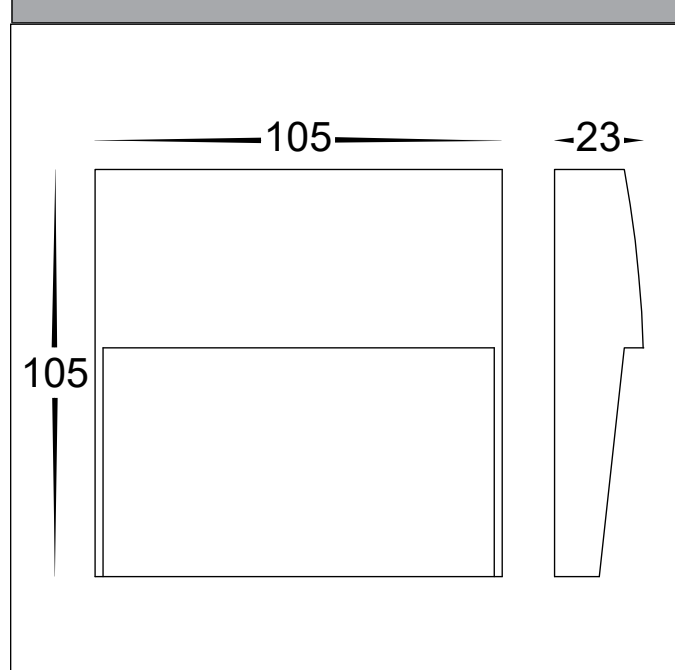

DIMENSIONS

COLOUR TEMP

IP RATING

APPROVAL

PART NUMBER	COLOUR TEMP	LUMENS	INPUT VOLTAGE	BEAM ANGLE	INCLUDED LED
HV3268T-WHT-12V-SQ	3000K 4000K 5500K	30lm 33lm 32lm	12v DC	120°	TRI Colour Built-in 3w SMD LED (Must be used with a 12v DC LED Driver)