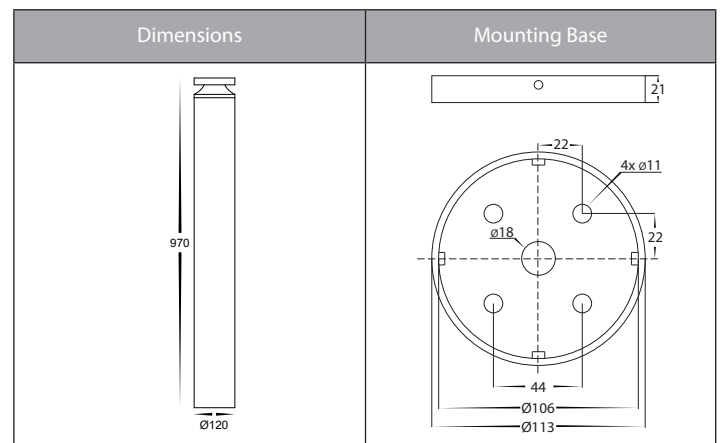

Optional Havit Compatible Accessories

Image	Part Number	Description
	24v DC LED Drivers	See Catalogue or Website for full range of 24v DC LED Drivers
	HV1607	Optional spike for installation into ground.