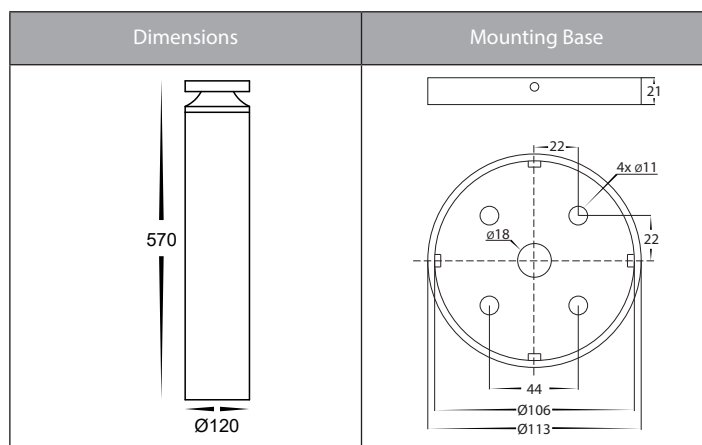

Product Ordering

Part Number	Colour Temp	Lumens	Input Voltage	Beam Angle	Included LED	Barcode
HV1638T-BLK-240V	3000k 4000k 5500k	285lm 330lm 305lm	240v AC	120°	TRI Colour 12w Built in LED	9350418027719
HV1638T-BLK-24V	3000k 4000k 5500k	285lm 330lm 305lm	24v DC	120°	TRI Colour 12w Built in LED	9350418027726

*Items ordered after 01-01-2022