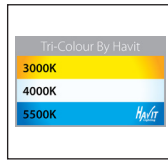

## Product Specifications

Name	Noray
Material	Aluminium
Colour	Poly Powder Coated Black
IP Rating	IP65
Installation Type	Ground - Surface Mounted
Lamp Base	Built in LED
Max Wattage	12w
Protection Class	240v = 1 (Requires Earth) 24v DC = 3 (No Earth Required)
Lamp Expectancy	<30,000hrs
Diffuser Type	Frosted Perspex
CRI	CRI>80
Dimmable	No
IK Rating	IK10
Warranty	3 Years Replacement*