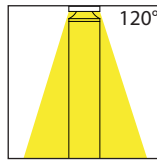

## Product Specifications

Name	Noray
Material	Aluminium
Colour	Poly Powder Coated Black
IP Rating	IP65
Installation Type	Ground - Surface Mounted
Lamp Base	Built in LED
Max Wattage	12w
Protection Class	240v = 1 (Requires Earth) 24v DC = 3 (No Earth Required)
Lamp Expectancy	<30,000hrs
Diffuser Type	Frosted Perspex
CRI	CRI>80
Dimmable	No
IK Rating	IK10
Warranty	3 Years Replacement*