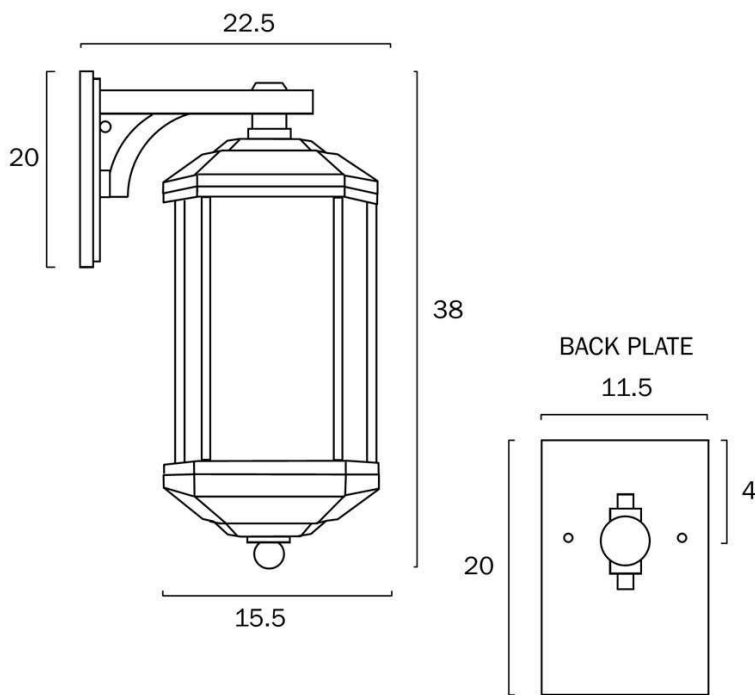

Approvals	RCM
Box Contents	Basic mounting screws, Instruction
Installation Required	Yes (by Licensed Electrician only)
Care Instructions	Do not use strong liquid cleaners, Wipe clean with a dry cloth
Replacement Warranty	*3 Years

Barcode

GTIN 9329501051870

Image -dimensions

Note: Dimensions are only a guide and may vary due to manufacturing variations.