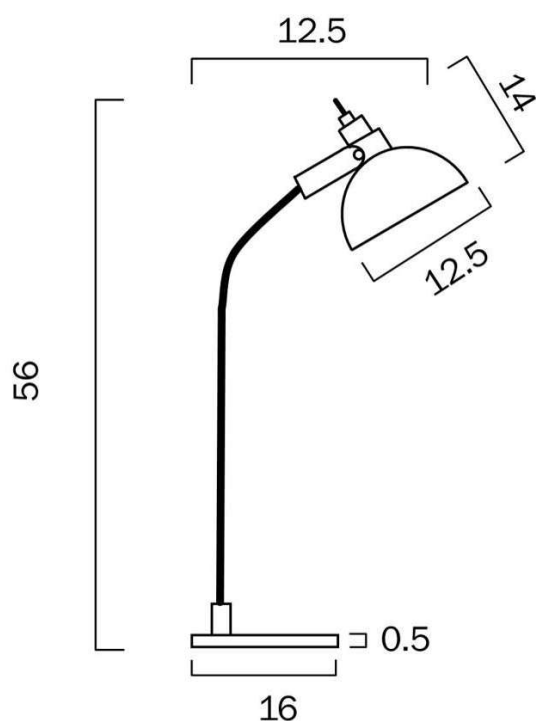

Electrical Protection	CLASS II - DOUBLE INSULATED, EARTH NOT REQUIRED
IP rating	IP20
Lead and Plug	Yes
Approvals	RCM
Assembly Required	No
Box Contents	Instruction
Care Instructions	Do not use strong liquid cleaners,Wipe clean with a dry cloth
Replacement Warranty	*3 Years

Barcode

GTIN 9329501051139

Image -dimensions

Globe Type Recommended

Label	Color Temperature	Thumbnail	GTIN
GL GU10LED5LD			
GL GU10LED6W6