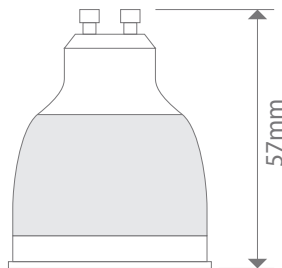

Diagrams / Additional

Order Code: 20481
Product Code: GU10-DRIVERLESS-6WD-WW
Colour: Warm White 3000K

Order Code: 20482
Product Code: GU10-DRIVERLESS-6WD-W
Colour: White 5000K