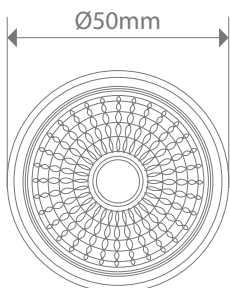

Diagrams / Additional

Order Code: 20481
Product Code: GU10-DRIVERLESS-6WD-WW
Colour: Warm White 3000K

Order Code: 20482
Product Code: GU10-DRIVERLESS-6WD-W
Colour: White 5000K