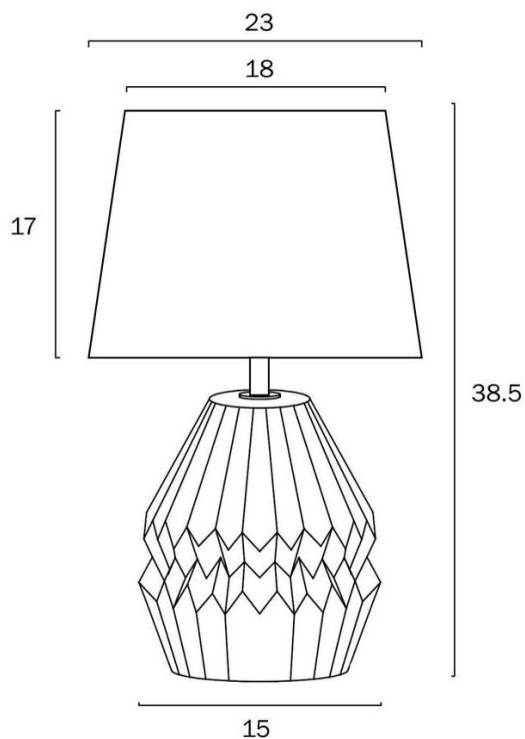

Specification

Voltage Input	240V
Total Wattage (max)	25
Globe Type	E27
Globe / Light Source qty	1
Globe / Light Source included	No
Dimmable	Globe Dependant
Electrical Protection	CLASS II - DOUBLE INSULATED, EARTH NOT REQUIRED
IP rating	IP20
Lead and Plug	Yes
Approvals	RCM
Assembly Required	Yes
Box Contents	Instruction
Care Instructions	Do not use strong liquid cleaners, Wipe clean with a dry cloth
Replacement Warranty	*3 Years

Barcode

GTIN 9329501059319

Image -dimensions

Note: Dimensions are only a guide and may vary due to manufacturing variations.