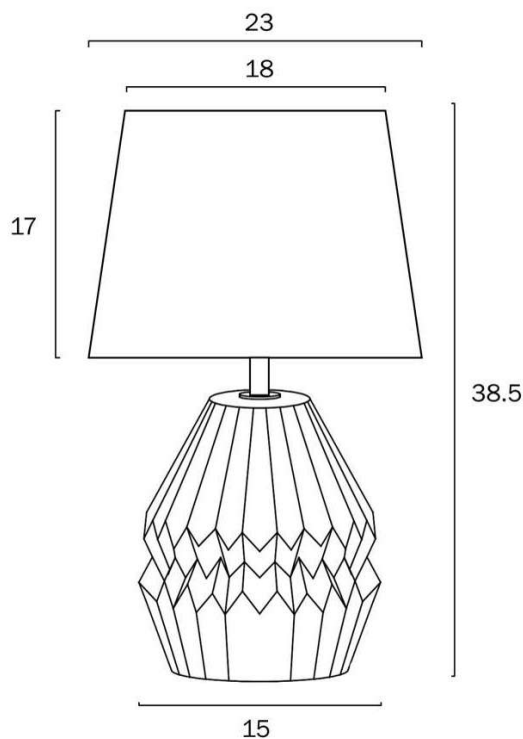

Specification

Voltage Input	240V
Total Wattage (max)	25
Globe Type	E27
Globe / Light Source qty	1
Globe / Light Source included	No
Dimmable	Globe Dependant
Electrical Protection	CLASS II - DOUBLE INSULATED, EARTH NOT REQUIRED
IP rating	IP20
Lead and Plug	Yes
Approvals	RCM
Assembly Required	Yes
Box Contents	Instruction
Care Instructions	Do not use strong liquid cleaners, Wipe clean with a dry cloth
Replacement Warranty	*3 Years

Barcode

GTIN 9329501059296

Image -dimensions

Note: Dimensions are only a guide and may vary due to manufacturing variations.