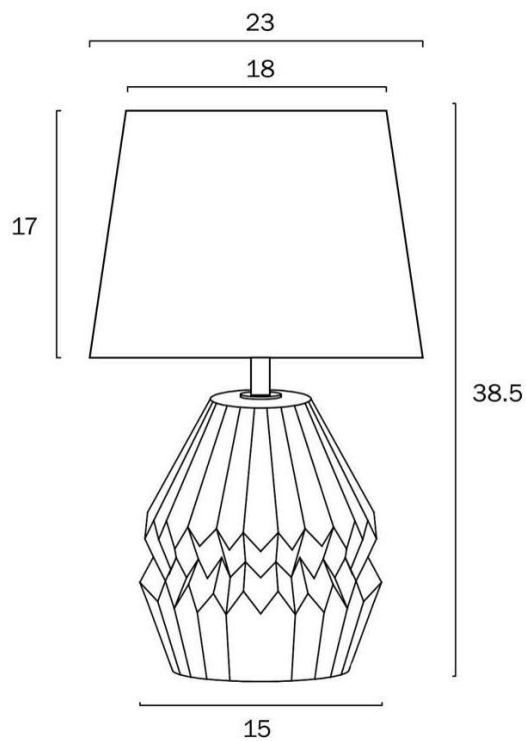

Specification

Voltage Input	240V
Total Wattage (max)	25
Globe Type	E27
Globe / Light Source qty	1
Globe / Light Source included	No
Dimmable	Globe Dependant
Electrical Protection	CLASS II - DOUBLE INSULATED, EARTH NOT REQUIRED
IP rating	IP20
Lead and Plug	Yes
Approvals	RCM
Assembly Required	Yes
Box Contents	Instruction
Care Instructions	Do not use strong liquid cleaners, Wipe clean with a dry cloth
Replacement Warranty	*3 Years

Barcode

GTIN 9329501059289

Image -dimensions

Note: Dimensions are only a guide and may vary due to manufacturing variations.