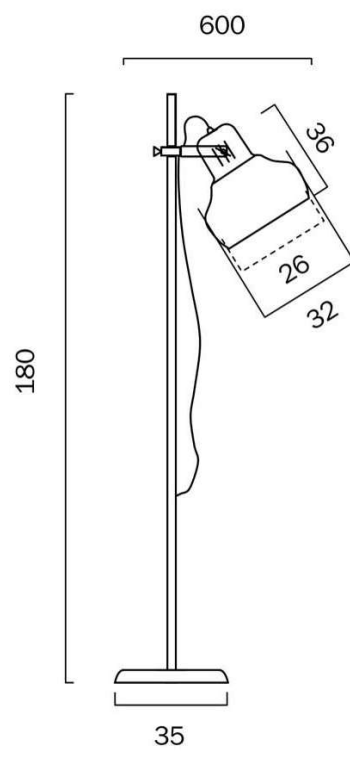

Specification

Voltage Input	240V
Wattage (max)	40
Globe Type	E27
Globe / Light Source qty	1
Globe / Light Source included	No
Dimmable	No
Electrical Protection	CLASS II - DOUBLE INSULATED, EARTH NOT REQUIRED
IP rating	IP20
Lead and Plug	Yes
Approvals	RCM
Assembly Required	Yes
Box Contents	Instruction
Care Instructions	Do not use strong liquid cleaners,Wipe clean with a dry cloth
Replacement Warranty	*3 Years

Barcode

GTIN 9329501055120

Image -dimensions