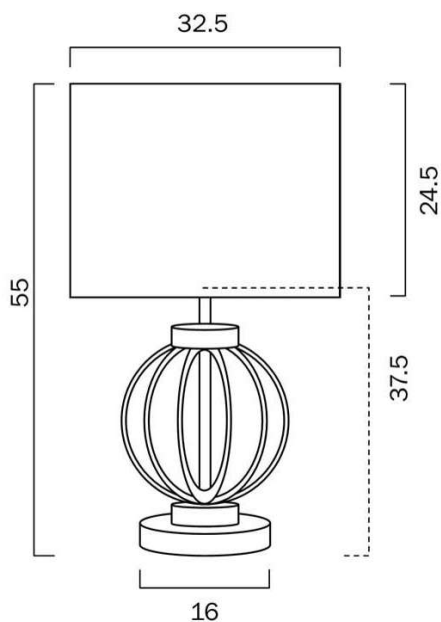

### Size

<b>Fixture Diameter (cm)</b>	32.5
<b>Fixture Height (cm)</b>	55.0
<b>Base Diameter (cm)</b>	16.0
<b>Base Height (cm)</b>	37.5
<b>Shade Diameter (cm)</b>	32.5
<b>Shade Height (cm)</b>	24.5
<b>Cable Length (cm)</b>	180 (30+Inline Switch+150)

## Image -dimensions

Last modification 2022-12-01

## Image -dimensions