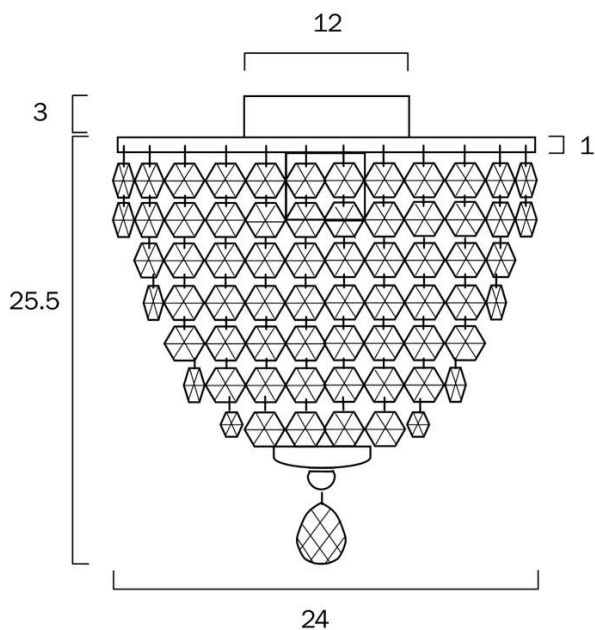

Box Contents

Instruction

Care Instructions

Do not use strong liquid cleaners,Wipe clean with a dry cloth

Replacement Warranty

*3 Years

Barcode

GTIN

9329501022399

Image -dimensions

All representations within this document are subject to copyright. ELECTRICAL INSTALLATIONS MUST BE PERFORMED BY A QUALIFIED ELECTRICAL CONTRACTOR AND INSTALLED IN ACCORDANCE WITH AS/NZS 3000.
NOTE : All images , descriptions and dimensions are indicative. Please check latest version of item detail on Telbix website prior to ordering or installation.