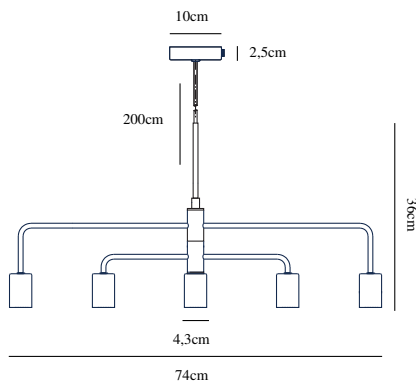

# GLOOM | PENDANT | BRASS

2113053035

nordlux®

Voltage (V): 230 Volt  
IP degree: IP20  
Maximum bulb wattage (W): 40W  
Class (Class 1, Class 2, Class 3):  
Class 2 (Double isolated)  
Bulb base: E27

Primary material: Metal  
Color of the cable: Black  
Length of the cable (cm): 200  
Surface material of the cable:  
Plastic  
Is the cable replaceable: False  
Color: Brass

Height (cm): 36  
Width (cm): 74  
Shade Diameter (cm): 4.3  
Length (cm): 4.3  
Turning Angle (°): 350

EAN: 5704924006234  
TUN: 2148629  
Item Number: 2113053035  
Pcs Per Master Carton: 4

Sales Box Height (cm): 7  
Sales Box Width (cm): 73.5  
Sales Box Depth (cm): 23  
Sales Box Volume m<sup>3</sup>: 0.0118  
Product net weight (kg): 1.5

# GLOOM | PENDANT | BLACK

2113053003

nordlux®

Voltage (V): 230 Volt  
IP degree: IP20  
Maximum bulb wattage (W): 40W  
Class (Class 1, Class 2, Class 3):  
Class 2 (Double isolated)  
Bulb base: E27

Primary material: Metal  
Color of the cable: Black  
Length of the cable (cm): 200  
Surface material of the cable:  
Plastic  
Is the cable replaceable: False  
Color: Black

Height (cm): 36  
Width (cm): 74  
Shade Diameter (cm): 4.3  
Length (cm): 4.3  
Turning Angle (°): 350

EAN: 5704924006227  
TUN: 2148630  
Item Number: 2113053003  
Pcs Per Master Carton: 4

Sales Box Height (cm): 7  
Sales Box Width (cm): 73.5  
Sales Box Depth (cm): 23  
Sales Box Volume m<sup>3</sup>: 0.0118  
Product net weight (kg): 1.5