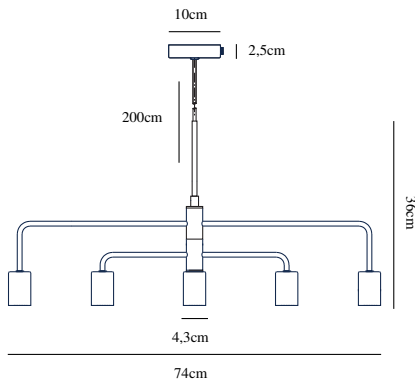

Height (cm): 36  
Width (cm): 74  
Shade Diameter (cm): 4.3  
Length (cm): 4.3  
Turning Angle (°): 350

EAN: 5704924006234  
TUN: 2148629  
Item Number: 2113053035  
Pcs Per Master Carton: 4

Sales Box Height (cm): 7  
Sales Box Width (cm): 73.5  
Sales Box Depth (cm): 23  
Sales Box Volume m<sup>3</sup>: 0.0118  
Product net weight (kg): 1.5

# GLOOM | PENDANT | BLACK

2113053003

nordlux®

Voltage (V): 230 Volt  
IP degree: IP20  
Maximum bulb wattage (W): 40W  
Class (Class 1, Class 2, Class 3):  
Class 2 (Double isolated)  
Bulb base: E27

Primary material: Metal  
Color of the cable: Black  
Length of the cable (cm): 200  
Surface material of the cable:  
Plastic  
Is the cable replaceable: False  
Color: Black

Height (cm): 36  
Width (cm): 74  
Shade Diameter (cm): 4.3  
Length (cm): 4.3  
Turning Angle (°): 350

EAN: 5704924006227  
TUN: 2148630  
Item Number: 2113053003  
Pcs Per Master Carton: 4

Sales Box Height (cm): 7  
Sales Box Width (cm): 73.5  
Sales Box Depth (cm): 23  
Sales Box Volume m<sup>3</sup>: 0.0118  
Product net weight (kg): 1.5