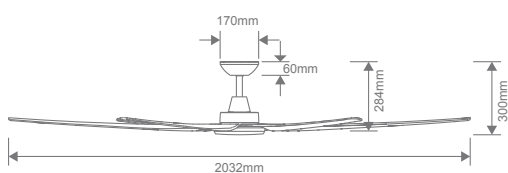

Diagrams / Additional

GLIDE-80