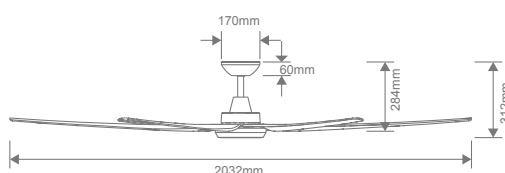

GLIDE-80-L

Item No.	Variant	
	Blk	Wht
GLIDE-80	60157	60156
GLIDE-LIGHT-KIT	60162	60161
CFA-DR1	60100	60101