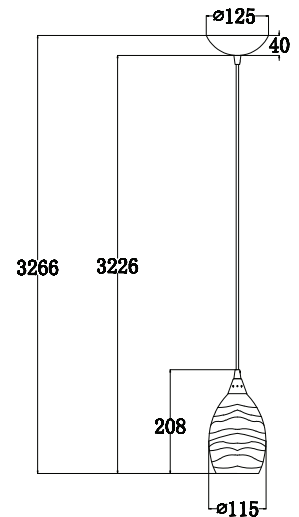

GLAZE SERIES
E27 Hand Blown Pendant Lights

GLAZE6

GLAZE7

GLAZE8

GLAZE9

Product Features:

- Input voltage: 200-240V AC 50/60Hz
- Canopy: iron chrome plated
- Suspension: clear flex
- Shade: glass
- Max.60W halogen globe
- E27 lampholder
- Globe not included
- For indoor use only

PART NO.	DESCRIPTION	DIAM (mm)	LENGTH (mm)	CANOPY (mm)	CABLE (mm)	WEIGHT (KG)	BOX (CM)	CARTON QTY
GLAZE6	PENDANT ES 60W PEARL MINT GREEN ELLIPSE (Hand blown glass)	ø115	208	ø125	3000	1.27	35x18x20	1
GLAZE7	PENDANT ES 60W PALE SALMON ELLIPSE (Hand blown glass)	ø115	208	ø125	3000	1.27	35x18x20	1
GLAZE8	PENDANT ES 60W OLIVE GREEN ELLIPSE (Hand blown glass)	ø115	208	ø125	3000	1.27	35x18x20	1
GLAZE9	PENDANT ES 60W TAWNY WINE ELLIPSE (Hand blown glass)	ø115	208	ø125	3000	1.27	35x18x20	1