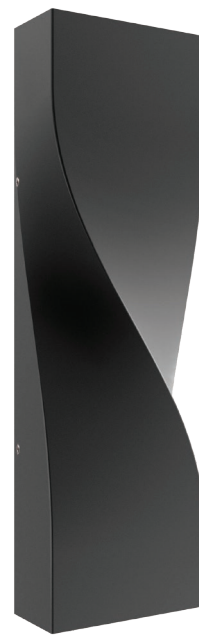

## GIRO SERIES

- Exterior surface mounted up/down LED wall lights
- Input voltage: 100-240V AC 50/60Hz
- Inbuilt Constant Current driver included
- Housing & heatsink: aluminium
- Diffuser: PC
- Back plate: aluminium
- 2 stickers included which allow narrowing of beam angle at both or either end
- Beam angle: without sticker is 117° and with the sticker is 68.9°
- LED chips: 2pcs 5050
- Ambient temperature: -20 to 50°C
- Not suitable for dimming
- Suitable for 2 way switching
- Suitable for use with PIR sensor

 30,000hr Lifetime	 117° Beam Angle	<b>IP65</b> Rated	<b>3YEAR</b> Replacement Warranty
--	--	----------------------	---

Part No.	GIRO01 & GIRO02
<b>Description</b>	WALL LED S/M Dark Grey / WH up/down Twisted Rectangle
<b>Material</b>	Aluminium & PC
<b>Kelvin</b>	3000K
<b>Lumens</b>	570lm
<b>Wattage</b>	11W
<b>LED chips</b>	2PCS 5050
<b>Power factor</b>	>0.8
<b>CRI</b>	>80
<b>Dimensions</b>	Please see line drawings
<b>Back plate</b>	209x75x17mm
<b>Weight</b>	0.8kg
<b>Box</b>	27x9x5cm
<b>Carton QTY</b>	1/12

**GIRO01**  
(Dark grey)

**GIRO02**  
(White)

Line drawing

Back plate