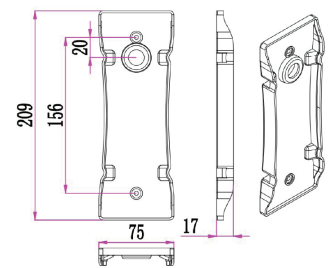

## GIRO SERIES

- Exterior surface mounted up/down LED wall lights
- Input voltage: 100-240V AC 50/60Hz
- Inbuilt Constant Current driver included
- Housing & heatsink: aluminium
- Diffuser: PC
- Back plate: aluminium
- 2 stickers included which allow narrowing of beam angle at both or either end
- Beam angle: without sticker is 117° and with the sticker is 68.9°
- LED chips: 2pcs 5050
- Ambient temperature: -20 to 50°C
- Not suitable for dimming
- Suitable for 2 way switching
- Suitable for use with PIR sensor

 30,000hr Lifetime	 117° Beam Angle	<b>IP65</b> Rated	<b>3YEAR</b> Replacement Warranty
--	--	----------------------	---

Part No.	GIRO01 & GIRO02
<b>Description</b>	WALL LED S/M Dark Grey / WH up/down Twisted Rectangle
<b>Material</b>	Aluminium & PC
<b>Kelvin</b>	3000K
<b>Lumens</b>	570lm
<b>Wattage</b>	11W
<b>LED chips</b>	2PCS 5050
<b>Power factor</b>	>0.8
<b>CRI</b>	>80
<b>Dimensions</b>	Please see line drawings
<b>Back plate</b>	209x75x17mm
<b>Weight</b>	0.8kg
<b>Box</b>	27x9x5cm
<b>Carton QTY</b>	1/12

**GIRO01**  
(Dark grey)

**GIRO02**  
(White)

Line drawing

Back plate