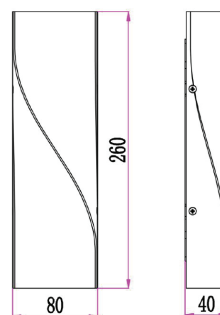

## GIRO SERIES

- Exterior surface mounted up/down LED wall lights
- Input voltage: 100-240V AC 50/60Hz
- Inbuilt Constant Current driver included
- Housing & heatsink: aluminium
- Diffuser: PC
- Back plate: aluminium
- 2 stickers included which allow narrowing of beam angle at both or either end
- Beam angle: without sticker is 117° and with the sticker is 68.9°
- LED chips: 2pcs 5050
- Ambient temperature: -20 to 50°C
- Not suitable for dimming
- Suitable for 2 way switching
- Suitable for use with PIR sensor

 30,000hr Lifetime	 117° Beam Angle	<b>IP65</b> Rated	<b>3YEAR</b> Replacement Warranty
--	--	----------------------	---

Part No.	GIRO01 & GIRO02
<b>Description</b>	WALL LED S/M Dark Grey / WH up/down Twisted Rectangle
<b>Material</b>	Aluminium & PC
<b>Kelvin</b>	3000K
<b>Lumens</b>	570lm
<b>Wattage</b>	11W
<b>LED chips</b>	2PCS 5050
<b>Power factor</b>	>0.8
<b>CRI</b>	>80
<b>Dimensions</b>	Please see line drawings
<b>Back plate</b>	209x75x17mm
<b>Weight</b>	0.8kg
<b>Box</b>	27x9x5cm
<b>Carton QTY</b>	1/12

**GIRO01**  
(Dark grey)

**GIRO02**  
(White)

Line drawing

Back plate