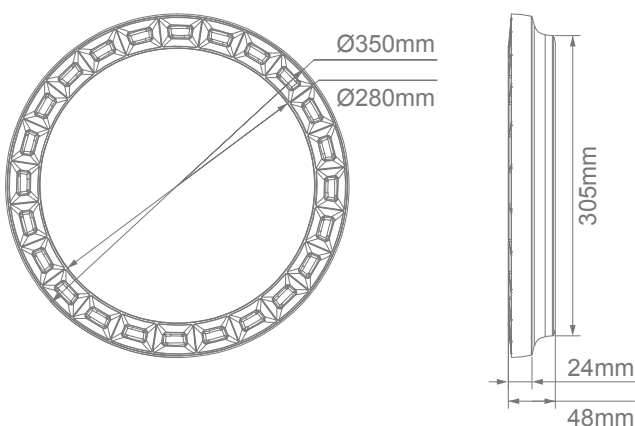

Gear-350 LED Ceiling Light

Description

The GEAR-350 is a Surface mounted LED ceiling light which features a reduced glare circular cell trim that creates a uniquely designed lighting effect. Modern appearance to appeal to most room designs. Providing an 80° beam of uniform light-output through the use of high intensity SMDs (Surface Mounted Diodes). Constructed from polycarbonate and is rated at IP54, making it ideal for almost any room of the home. Tricolour switchable: choose between Warm White 3000K, Neutral White 4000K, or White 5700K colour temperatures with the flick of a dip switch. Complete with Flicker Free Driver to avoid light flickering in videos. Fully dimmable with suitable dimmers. Backed by our 3 Year Replacement Warranty.

Specification Features

| | | |
|-----------------|------------------------------------|-------------------|
| Input Voltage: | 240V | |
| IP rating (IP): | 54 | |
| Power (W): | 17W | 24W |
| | WW 3000K - 1550lm | WW 3000K - 2250lm |
| Lumens (lm): | NW 4000K - 1880lm | NW 4000K - 2550lm |
| | W 5700K - 2020lm | W 5700K - 2750lm |
| LED type: | SMD | |
| CCT: | 3000K - 4000K - 5700K (Switchable) | |
| CRI: | ≥80 | |
| Beam angle (°): | 80° | |
| Dimmable: | Yes* | |
| Lifespan (hrs): | 50,000hrs | |

*Fully dimmable with suitable dimmers.

Diagrams / Additional

| Item No. | Variant | CCT |
|----------|---------|------|
| GEAR-350 | 22672 | TRIO |