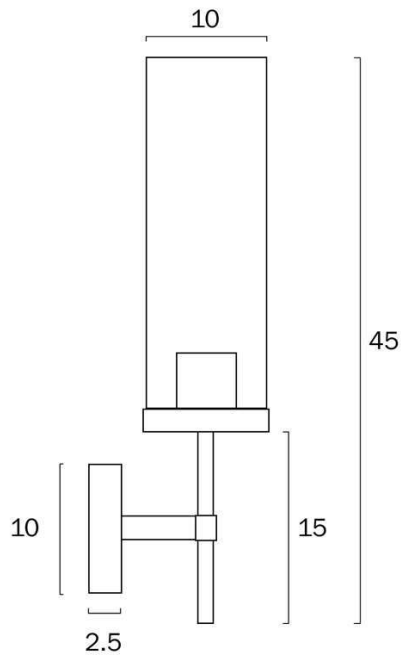

Globe / Light Source included	No
Dimmable	Globe Dependant
Electrical Protection	CLASS I - HIGH VOLTAGE, EARTH REQUIRED
IP rating	IP20
Approvals	RCM
Box Contents	Basic mounting screws,Instruction
Installation Required	Yes (by Licensed Electrician only)
Care Instructions	Do not use strong liquid cleaners,Wipe clean with a dry cloth
Replacement Warranty	*3 Years

Barcode

GTIN 9329501061886

Image -dimensions

Note: Dimensions are only a guide and may vary due to manufacturing variations.