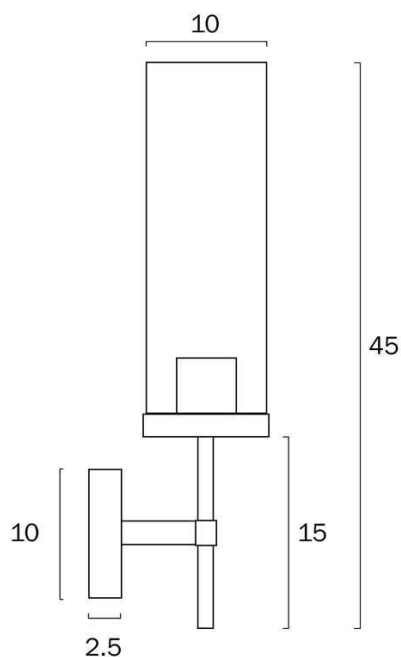

Globe / Light Source included	No
Dimmable	Globe Dependant
Electrical Protection	CLASS I - HIGH VOLTAGE, EARTH REQUIRED
IP rating	IP20
Approvals	RCM
Box Contents	Basic mounting screws,Instruction
Installation Required	Yes (by Licensed Electrician only)
Care Instructions	Do not use strong liquid cleaners,Wipe clean with a dry cloth
Replacement Warranty	*3 Years

Barcode

GTIN 9329501061909

Image -dimensions

Note: Dimensions are only a guide and may vary due to manufacturing variations.