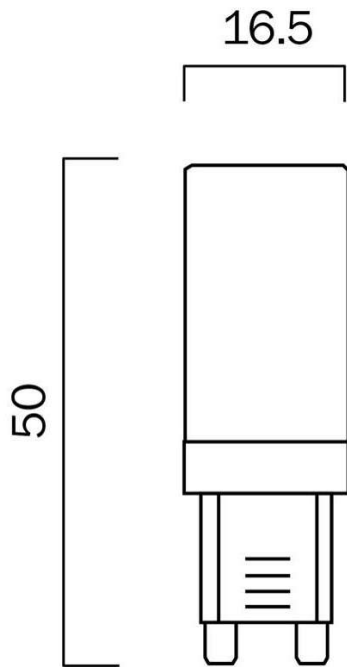

Image -dimensions