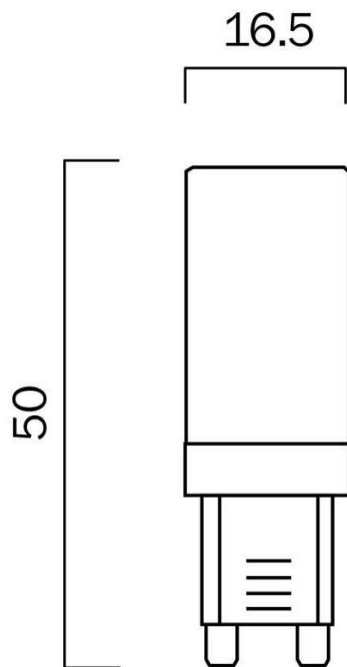

Image -dimensions