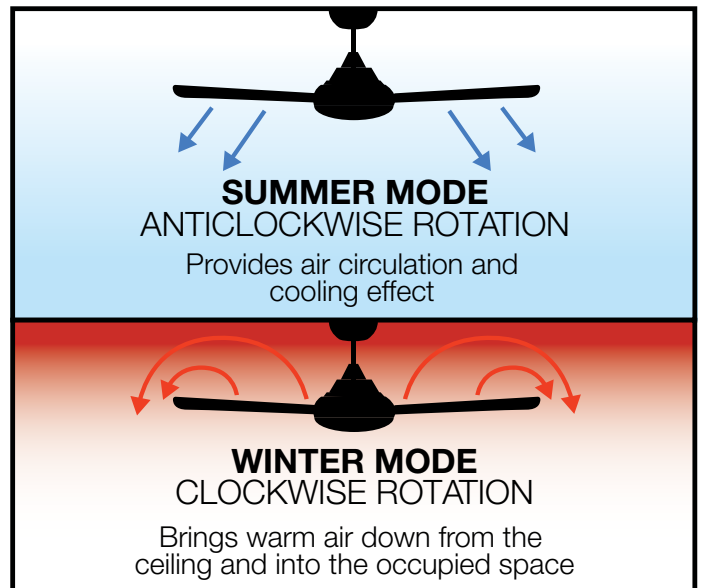

The Quinton 4 blade ceiling fans with and without LED light provide exceptional air circulation and cooling effect within indoor and covered outdoor areas. They are made from durable ABS for a long working life and pre-balanced for smoother, low noise operation.

Warm White

(Colour Temperature: 3000K)

Neutral White

(Colour Temperature: 4000K)

Cool White

(Colour Temperature: 5700K)

Colour indicated in drawings above is for illustrative purposes only.

REVERSIBLE ROTATION

Mountable on ceilings with a maximum angle of 18°.