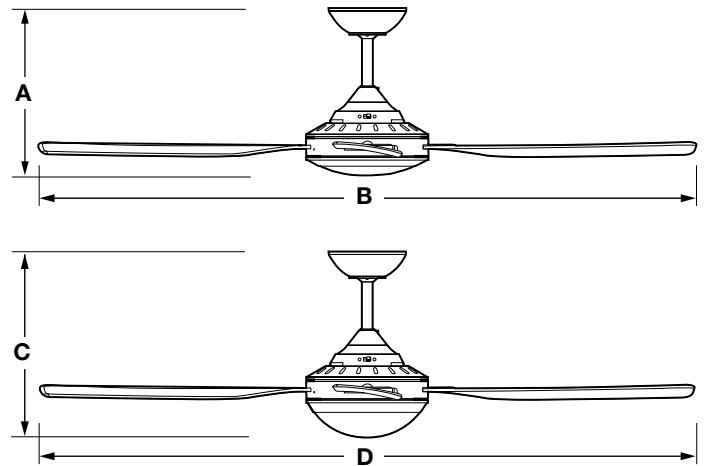

The Quinton 4 blade ceiling fans with and without LED light provide exceptional air circulation and cooling effect within indoor and covered outdoor areas. They are made from durable ABS for a long working life and pre-balanced for smoother, low noise operation.

- Innovative blade geometry maximises air flow & fan efficiency.
- 18 watt LED light can be set to cool, neutral or warm white (LED light models only).
- High quality and reliable AC motor and components.
- Utilises the latest ceiling fan technology and design.
- Available in black or white.
- Engineered for fast and efficient installation.
- Suitable for indoor and covered outdoor areas.
- Quick connect terminals simplifies wiring.
- Comes with three speed wall controller with light switch.
- Optional remote control available (Part number SFREMOTE).

MODEL	QTN48WH QTN48BK	QTN52WH QTN52BK	QTN48WH-LED QTN48BK-LED	QTN52WH-LED QTN52BK-LED
A	340mm/13.4"	340mm/13.4"	-	-
B	1220mm/48"	1320mm/52"	-	-
C	-	-	370mm/14.6"	370mm/14.6"
D	-	-	1220mm/48"	1320mm/52"

Warm White

(Colour Temperature: 3000K)

Neutral White

(Colour Temperature: 4000K)

Cool White

(Colour Temperature: 5700K)

Colour indicated in drawings above is for illustrative purposes only.

REVERSIBLE ROTATION