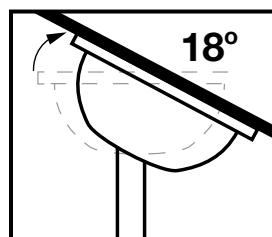

MODEL	QTN48WH QTN48BK	QTN52WH QTN52BK	QTN48WH-LED QTN48BK-LED	QTN52WH-LED QTN52BK-LED
A	340mm/13.4"	340mm/13.4"	-	-
B	1220mm/48"	1320mm/52"	-	-
C	-	-	370mm/14.6"	370mm/14.6"
D	-	-	1220mm/48"	1320mm/52"

Warm White

(Colour Temperature: 3000K)

Neutral White

(Colour Temperature: 4000K)

Cool White

(Colour Temperature: 5700K)

Colour indicated in drawings above is for illustrative purposes only.

REVERSIBLE ROTATION

Mountable on ceilings with a maximum angle of 18°.