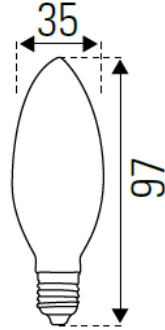

FANCY CANDLE

MODEL NUMBER	DESCRIPTION	COLOUR	GLOBE TYPE
9E1412	Fancy Candle Globe (min. buy pack of 4)	Clear	E14 Max 25W—240V
9B1512	Fancy Candle Globe (min. buy pack of 4)	Clear	B15 Max 25W—240V