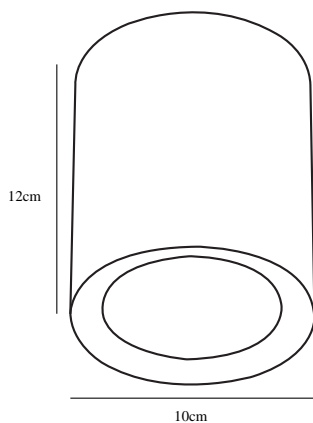

FALLON LONG | SURFACE DOWNLIGHT | WHITE/WHITE

47550101

nordlux®

Voltage (V): 230 Volt

IP degree: IP20

Class (Class 1, Class 2, Class 3):

Class 2 (Double isolated)

Bulb base: LED Module

Parallel connection: True

Primary material: Metal

Secondary material: Plastic

Color: White/White

Height (cm): 12

Projection (cm): 12

EAN: 5701581415287

TUN: 1975408

Item Number: 47550101

Pcs Per Master Carton: 3

Sales Box Height (cm): 12.8

Sales Box Width (cm): 10.5

Sales Box Depth (cm): 10.5

Sales Box Volume m³ : 0.0014

Product net weight (kg): 0.408

Brightness of light (Lumen): 500

Color Temperature (K): 2700

Ra-value : 80

Lifetime (h): 20000

Beam Angle (°) : 110

Candela (cd) (for directional

lamp only): 0

Energy Class: F

Actual Watt (W): 5.5