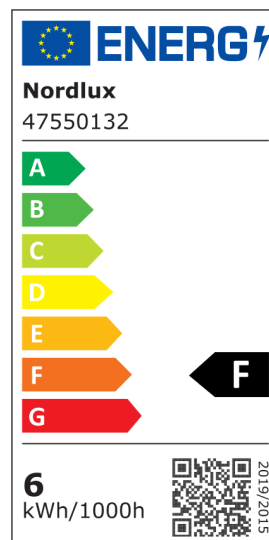

LED mounted ceiling spot with integrated LEDs and 3-step Moodmaker™ function. Change between 3 different light scenes with a conventional switch.