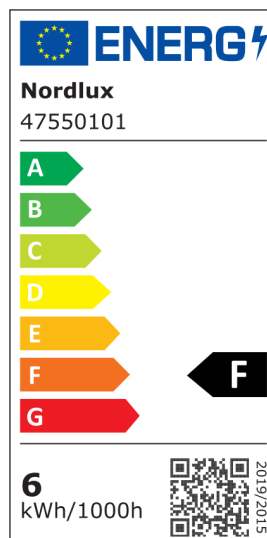

Primary material: Metal
Secondary material: Plastic
Color: White/Steel

Brightness of light (Lumen): 500
Color Temperature (K): 2700
Ra-value : 80
Lifetime (h): 20000
Beam Angle (°) : 110
Candela (cd) (for directional lamp only): 0
Energy Class: F
Actual Watt (W): 5.5

Color Temperature (K): 2700

Ra-value : 80

Lifetime (h): 20000

Beam Angle (°) : 110

Candela (cd) (for directional

lamp only): 0

Energy Class: F

Actual Watt (W): 5.5