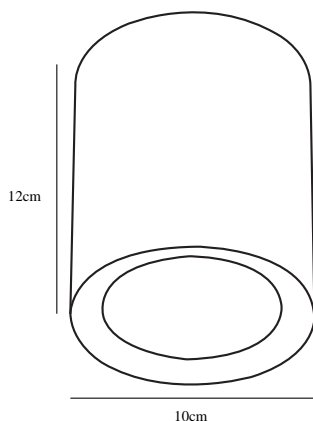

FALLON LONG | SURFACE DOWNLIGHT | WHITE/STEEL

47550132

nordlux®

Voltage (V): 230 Volt
IP degree: IP20
Class (Class 1, Class 2, Class 3):
Class 2 (Double isolated)
Bulb base: LED Module
Parallel connection: True

Height (cm): 12
Projection (cm): 12
EAN: 5701581415386
TUN: 1975409
Item Number: 47550132

Pcs Per Master Carton: 3
Sales Box Height (cm): 12.8
Sales Box Width (cm): 10.5
Sales Box Depth (cm): 10.5
Sales Box Volume m³ : 0.0014
Product net weight (kg): 0.408

Primary material: Metal
Secondary material: Plastic
Color: White/Steel

Brightness of light (Lumen): 500
Color Temperature (K): 2700
Ra-value : 80
Lifetime (h): 20000
Beam Angle (°) : 110
Candela (cd) (for directional lamp only): 0
Energy Class: F
Actual Watt (W): 5.5

- 3-step Moodmaker™ dimming by your regular wall switch • Parallel connection possible
- External connector block included • 5 year LED guarantee