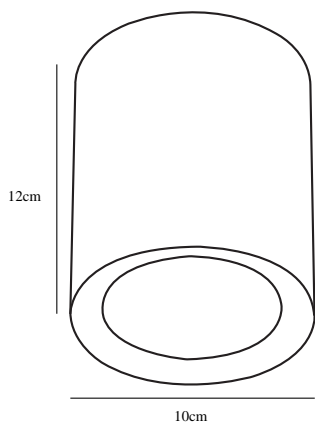

FALLON LONG | SURFACE DOWNLIGHT | BLACK/STEEL

nordlux®

47550103

Voltage (V): 230 Volt

IP degree: IP20

Class (Class 1, Class 2, Class 3):

Class 2 (Double isolated)

Bulb base: LED Module

Parallel connection: True

Primary material: Metal

Secondary material: Plastic

Color: Black/Steel

Height (cm): 12

Projection (cm): 12

EAN: 5701581445987

TUN: 2018621

Item Number: 47550103

Pcs Per Master Carton: 3

Sales Box Height (cm): 12.8

Sales Box Width(cm): 10.5

Sales Box Depth (cm): 10.5

Sales Box Volume m³ : 0.0014

Product net weight (kg): 0.408

Brightness of light (Lumen): 500

Color Temperature (K): 2700

Ra-value : 80

Lifetime (h): 20000

Beam Angle (°) : 110

Candela (cd) (for directional

lamp only): 0

Energy Class: F

Actual Watt (W): 5.5

Nordlux
47550103

A	
B	
C	
D	
E	
F	
G	

6
kWh/1000h
2019/2015

- 3-step Moodmaker™ dimming by your regular wall switch • Parallel connection possible
- External connector block included • 5 year LED guarantee

LED mounted ceiling spot with integrated LEDs and 3-step Moodmaker™ function. Change between 3 different light scenes with a conventional switch.