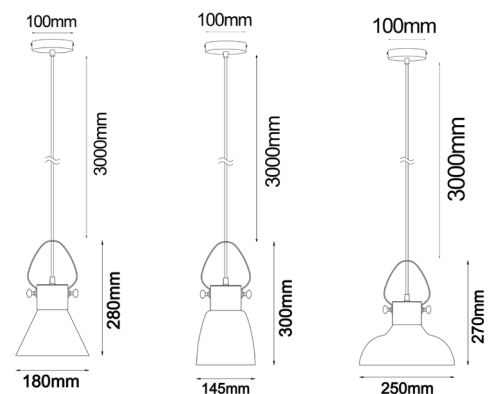

FUMOSO SERIES

- Material: iron & glass
- Max.wattage: 60W
- E27 lamp base
- Globe not included
- For indoor use
- 1 year replacement warranty
- Carton QTY: 1/1

CODE	DESCRIPTION	DIAM (mm)	FITTING L (mm)	CABLE L (mm)	CANOPY D (mm)
FUMOSO1	1XE27 COPPER PLATE WITH SMOKE GLASS CONE PENDANT	Ø180	280	3000	Ø100
FUMOSO2	1XE27 COPPER PLATE WITH SMOKE GLASS ELLIPSE PENDANT	Ø145	300	3000	Ø100
FUMOSO3	1XE27 COPPER PLATE WITH SMOKE GLASS DOME PENDANT	Ø250	270	3000	Ø100