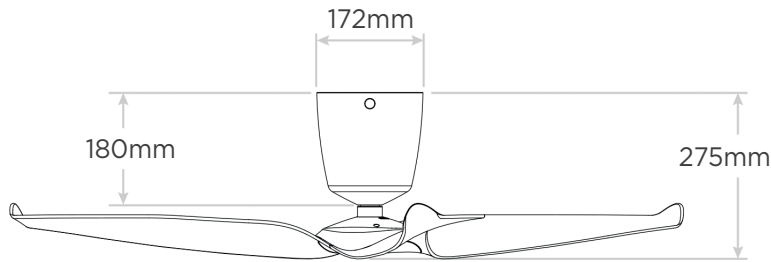

50"

60"

RATED MOST EFFICIENT 2013-2018
BY ENERGY STAR

AERATRON

It's in the air

FR

CEILING FAN SPECIFICATIONS

43"=1092mm / 50"=1260mm / 60"=1524mm

MODEL

FR 43" (1092mm)

FR 50" (1260mm)

FR 60" (1524mm)

FR = 3 BLADE FAN
(shown)

COLOUR OPTIONS

White / Silver /
Black / Black w Light
Woodgrain / White w
Light Woodgrain **NEW**
/ Black w Dark Walnut

OPTIONAL ACCESSORIES