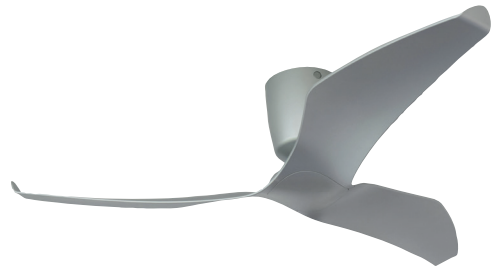

AERATRON
It's in the air
FR

WHITE

BLACK

SILVER

WHITE W LIGHT WOODGRAIN

BLACK W LIGHT WOODGRAIN

BLACK W DARK WALNUT

43"

50"

60"

RATED MOST EFFICIENT 2013-2018
BY ENERGY STAR

AERATRON

It's in the air

FR

CEILING FAN SPECIFICATIONS

43"=1092mm / 50"=1260mm / 60"=1524mm

MODEL

FR 43" (1092mm)

FR 50" (1260mm)

FR 60" (1524mm)

FR = 3 BLADE FAN
(shown)

COLOUR OPTIONS

White / Silver /
Black / Black w Light
Woodgrain / White w
Light Woodgrain **NEW**
/ Black w Dark Walnut

OPTIONAL ACCESSORIES