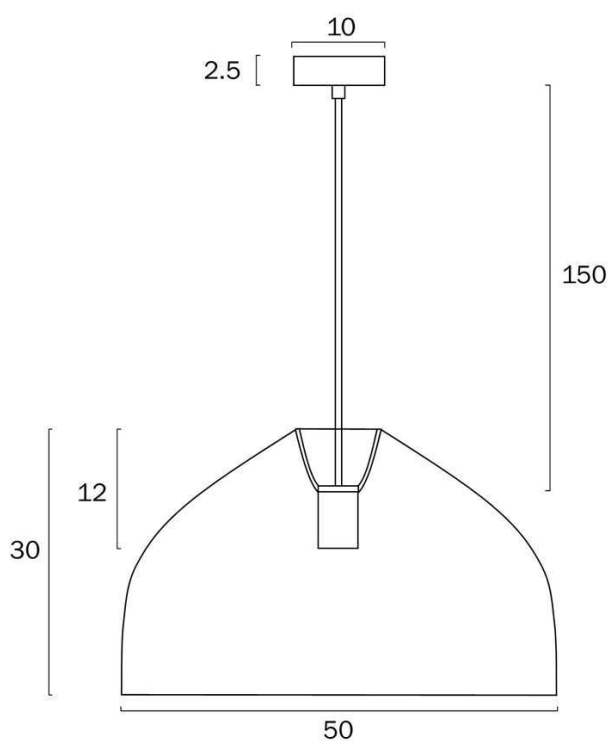

Electrical Protection	CLASS I - HIGH VOLTAGE, EARTH REQUIRED
IP rating	IP20
Approvals	RCM
Assembly Required	Yes
Box Contents	Basic mounting screws, Instruction
Installation Required	Yes (by Licensed Electrician only)
Care Instructions	Do not use strong liquid cleaners, Wipe clean with a dry cloth
Replacement Warranty	*3 Years

Barcode

GTIN 9329501063910

Image -dimensions

Note: Dimensions are only a guide and may vary due to manufacturing variations.

Globe Type Recommended

Label	Color Temperature	Thumbnail	GTIN
GL.F.G095.4-AM83	Warm White		9329501042717