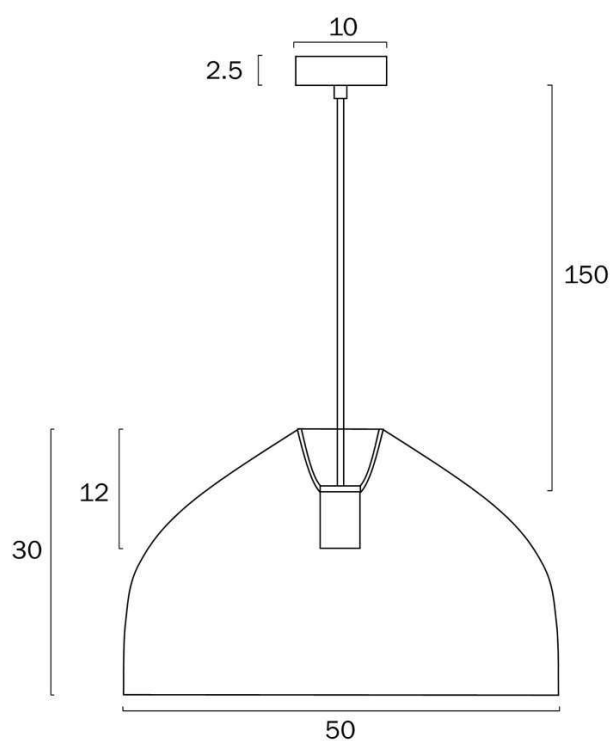

## Size

<b>Fixture Diameter (cm)</b>	50.0
<b>Fixture Height (cm)</b>	30.0
<b>Canopy Diameter (cm)</b>	10.0
<b>Canopy Projection (cm)</b>	2.5
<b>Suspension Length (cm)</b>	150.0
<b>Height Adjustable?</b>	Yes

## Specification

<b>Voltage Input</b>	240V
<b>Wattage (max)</b>	25
<b>Globe Type</b>	E27
<b>Globe / Light Source qty</b>	1
<b>Globe / Light Source included</b>	No
<b>Dimmable</b>	Globe Dependant

All representations within this document are subject to copyright. ELECTRICAL INSTALLATIONS MUST BE PERFORMED BY A QUALIFIED ELECTRICAL CONTRACTOR AND INSTALLED IN ACCORDANCE WITH AS/NZS 3000.  
NOTE : All images , descriptions and dimensions are indicative. Please check latest version of item detail on Telbix website prior to ordering or installation.

## Image -dimensions

Note: Dimensions are only a guide and may vary due to manufacturing variations.