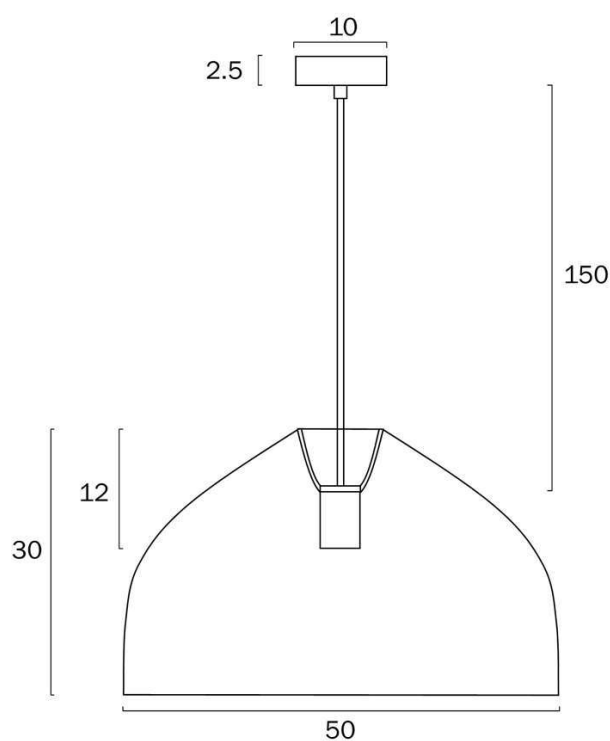

Electrical Protection	CLASS I - HIGH VOLTAGE, EARTH REQUIRED
IP rating	IP20
Approvals	RCM
Assembly Required	Yes
Box Contents	Basic mounting screws, Instruction
Installation Required	Yes (by Licensed Electrician only)
Care Instructions	Do not use strong liquid cleaners, Wipe clean with a dry cloth
Replacement Warranty	*3 Years

Barcode

GTIN 9329501063927

Image -dimensions

Note: Dimensions are only a guide and may vary due to manufacturing variations.

Globe Type Recommended

Label	Color Temperature	Thumbnail	GTIN
GL.F.G095.4-AM83	Warm White		9329501042717