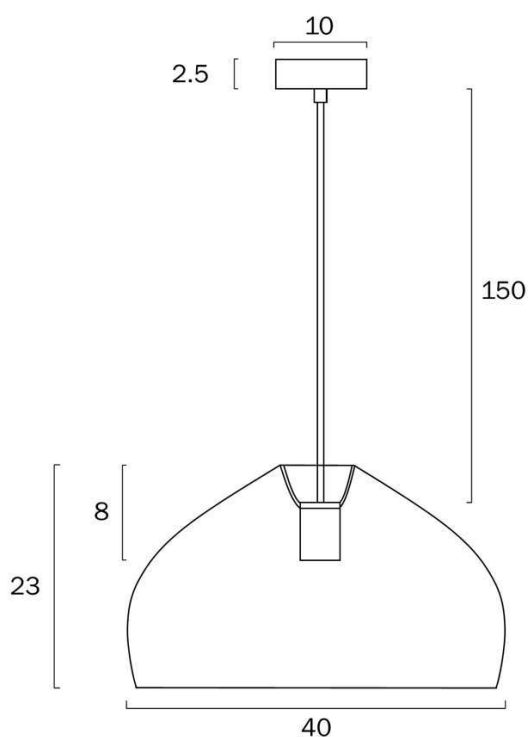

Electrical Protection	CLASS I - HIGH VOLTAGE, EARTH REQUIRED
IP rating	IP20
Approvals	RCM
Assembly Required	Yes
Box Contents	Basic mounting screws, Instruction
Installation Required	Yes (by Licensed Electrician only)
Care Instructions	Do not use strong liquid cleaners, Wipe clean with a dry cloth
Replacement Warranty	*3 Years

Barcode

GTIN 9329501063873

Image -dimensions

Note: Dimensions are only a guide and may vary due to manufacturing variations.

Globe Type Recommended

Label	Color Temperature	Thumbnail	GTIN
GL F.G095.4-AM83	Warm White		9329501042717