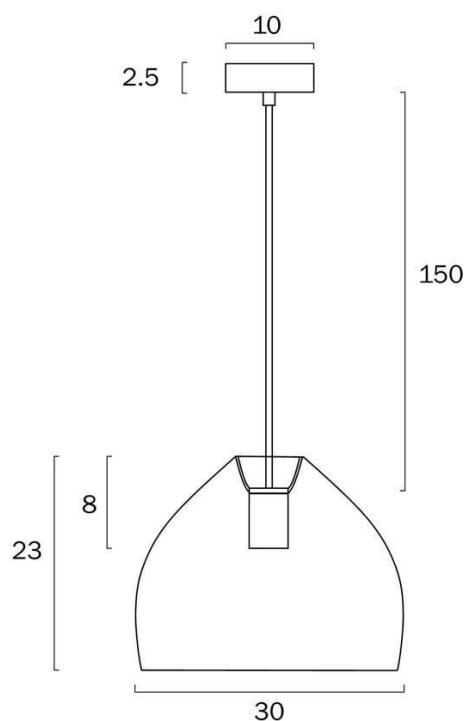

Electrical Protection	CLASS I - HIGH VOLTAGE, EARTH REQUIRED
IP rating	IP20
Approvals	RCM
Assembly Required	Yes
Box Contents	Basic mounting screws, Instruction
Installation Required	Yes (by Licensed Electrician only)
Care Instructions	Do not use strong liquid cleaners, Wipe clean with a dry cloth
Replacement Warranty	*3 Years

Barcode

GTIN 9329501063842

Image -dimensions

Note: Dimensions are only a guide and may vary due to manufacturing variations.

Globe Type Recommended

Label	Color Temperature	Thumbnail	GTIN
GL.F.G095.4-AM83	Warm White		9329501042717