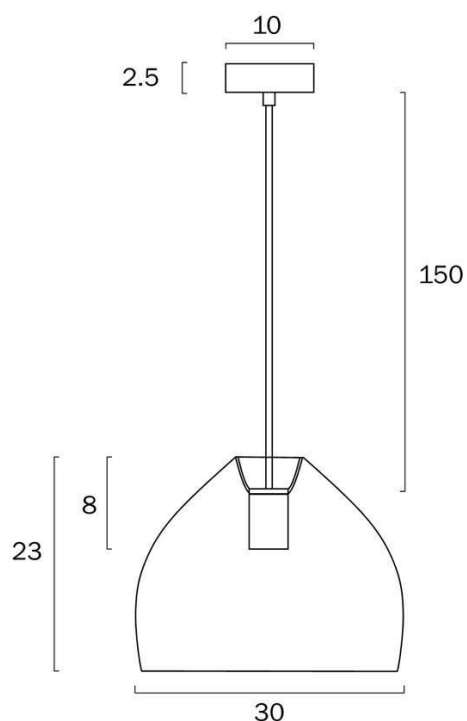

Dimmable	Globe Dependant
Electrical Protection	CLASS I - HIGH VOLTAGE, EARTH REQUIRED
IP rating	IP20
Approvals	RCM
Assembly Required	Yes
Box Contents	Basic mounting screws, Instruction
Installation Required	Yes (by Licensed Electrician only)
Care Instructions	Do not use strong liquid cleaners, Wipe clean with a dry cloth
Replacement Warranty	*3 Years

Barcode

GTIN 9329501063859

Image -dimensions

Note: Dimensions are only a guide and may vary due to manufacturing variations.

Globe Type Recommended

Label	Color Temperature	Thumbnail	GTIN
GL.F.G095.4-AM83	Warm White		9329501042717