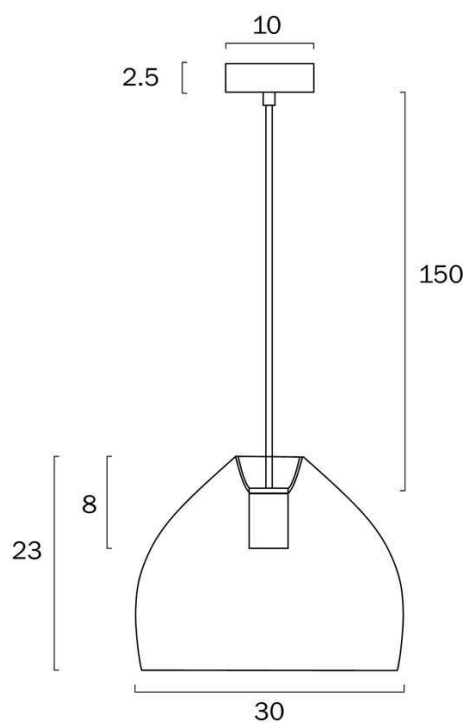

Electrical Protection	CLASS I - HIGH VOLTAGE, EARTH REQUIRED
IP rating	IP20
Approvals	RCM
Assembly Required	Yes
Box Contents	Basic mounting screws, Instruction
Installation Required	Yes (by Licensed Electrician only)
Care Instructions	Do not use strong liquid cleaners, Wipe clean with a dry cloth
Replacement Warranty	*3 Years

Barcode

GTIN 9329501063866

Image -dimensions

Note: Dimensions are only a guide and may vary due to manufacturing variations.

Globe Type Recommended

Label	Color Temperature	Thumbnail	GTIN
GL.F.G095.4-AM83	Warm White		9329501042717