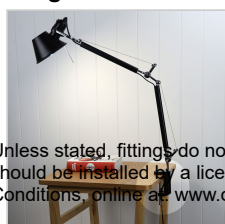

Images

Unless stated, fittings do not include globes (bulbs). No representations are made as to the suitability of this product for your application. All fixed lights (other than DIY lights) should be installed by a licensed electrical contractor. Due to continuing product development, some specifications may change over time. Refer to our detailed Terms and Conditions, online at: www.oriel-lighting.com.au | Details and specifications are current at the time of printing, and with constant product development, subject to change.

(c) Oriel Lighting

quality lighting at affordable prices | specifications subject to change without notice - check the website for the latest information | www.oriel-lighting.com.au