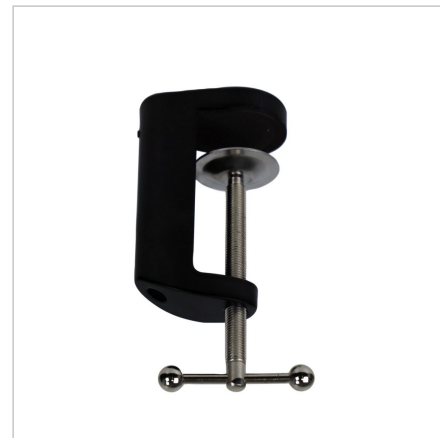

product specification

www.oriel-lighting.com.au | quality lighting at affordable prices

FORMA CLAMP

SKU:OLA92961BK

Add-on clamp enables our FORMA task lamp to be mounted onto a desk top, book shelf, head board or similar. Chrome plated thread, screws up to firmly hold the black bracket onto the mounting surface. Forma lamp is then inserted into the 11mm diameter hole on the top. Allen key (provided) tightens the grub screw to hold the lamp in place. The chrome arm of the lamp still moves freely into the desired position.

Description

Add-on clamp enables our FORMA task lamp to be mounted onto a desk top, book shelf, head board or similar. Chrome plated thread, screws up to firmly hold the black bracket onto the mounting surface. Forma lamp is then inserted into the 11mm diameter hole on the top. Allen key (provided) tightens the grub screw to hold the lamp in place. The chrome arm of the lamp still moves freely into the desired position.

Additional information

Colour	BLACK
Item Dimensions	H105 W45 P65
Fitting Other Dimension	Clamps up to 70mm thick
Primary Material	METAL
PLU	76283
Supplier Code	OLA92961BK
UPI	9324879221450
In The Box	1 x clamp, 1 x allen key
DIY	Competant Person can DIY
Warranty / Guarantee	1 Year Replacement Guarantee
Other Information	Clamp only – Lamp is Required