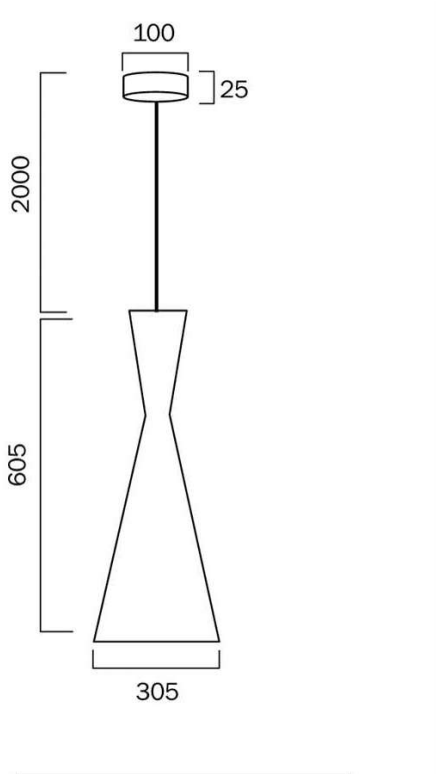

Barcode

GTIN 9329501057292

Image -dimensions