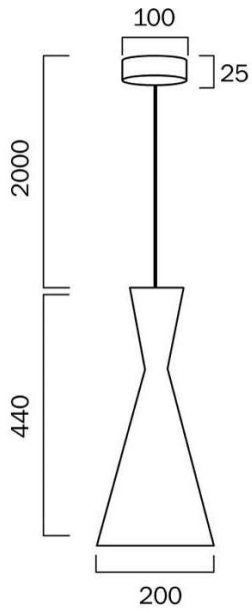

Barcode

GTIN 9329501057223

Image -dimensions