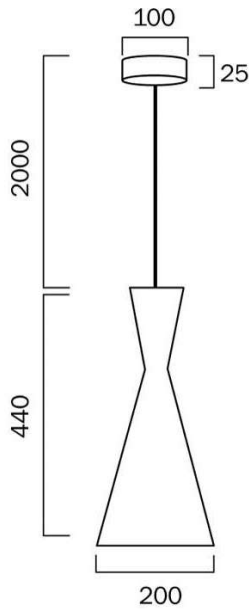

Barcode

GTIN 9329501057230

Image -dimensions

All representations within this document are subject to copyright. ELECTRICAL INSTALLATIONS MUST BE PERFORMED BY A QUALIFIED ELECTRICAL CONTRACTOR AND INSTALLED IN ACCORDANCE WITH AS/NZS 3000.
NOTE : All images , descriptions and dimensions are indicative. Please check latest version of item detail on Telbix website prior to ordering or installation.