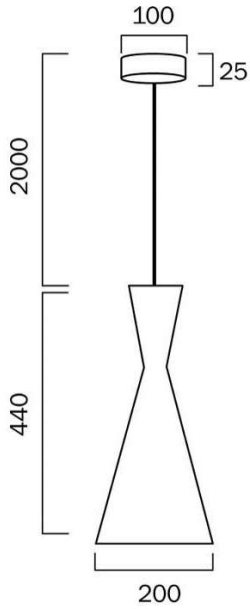

Barcode

GTIN 9329501057254

Image -dimensions