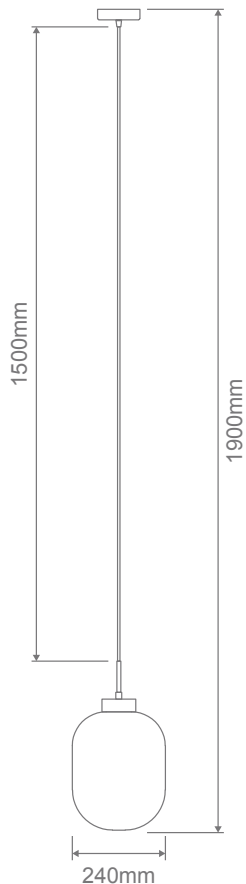

Flaunt Glass Pendant

Description

FLAUNT Glass pendant series offers an attractive oblong shaped glass shade, designed to suit most interior design styles. Available in Clear, Opal or Smoke glass colour options, as well as a range of suspension metalware colours. Choose from Black, Satin Chrome and Antique Brass metalware. Suitable for hallways, over breakfast bar, bedrooms, living rooms, as well as cafes and bars.

Specification Features

Input Voltage: 240V
 Power (W): 25W LED Max
 IP rating (IP): 20
 Lamp base: E27
 Requires: 1xE27 Globe. Not included

Diagrams / Additional

Item No.	Variant		
	Opal	Clear	Smoke
FLAUNT-BLK	22739	22738	22737
FLAUNT-SBR	22742	22741	22740
FLAUNT-SCH	22745	22744	22743